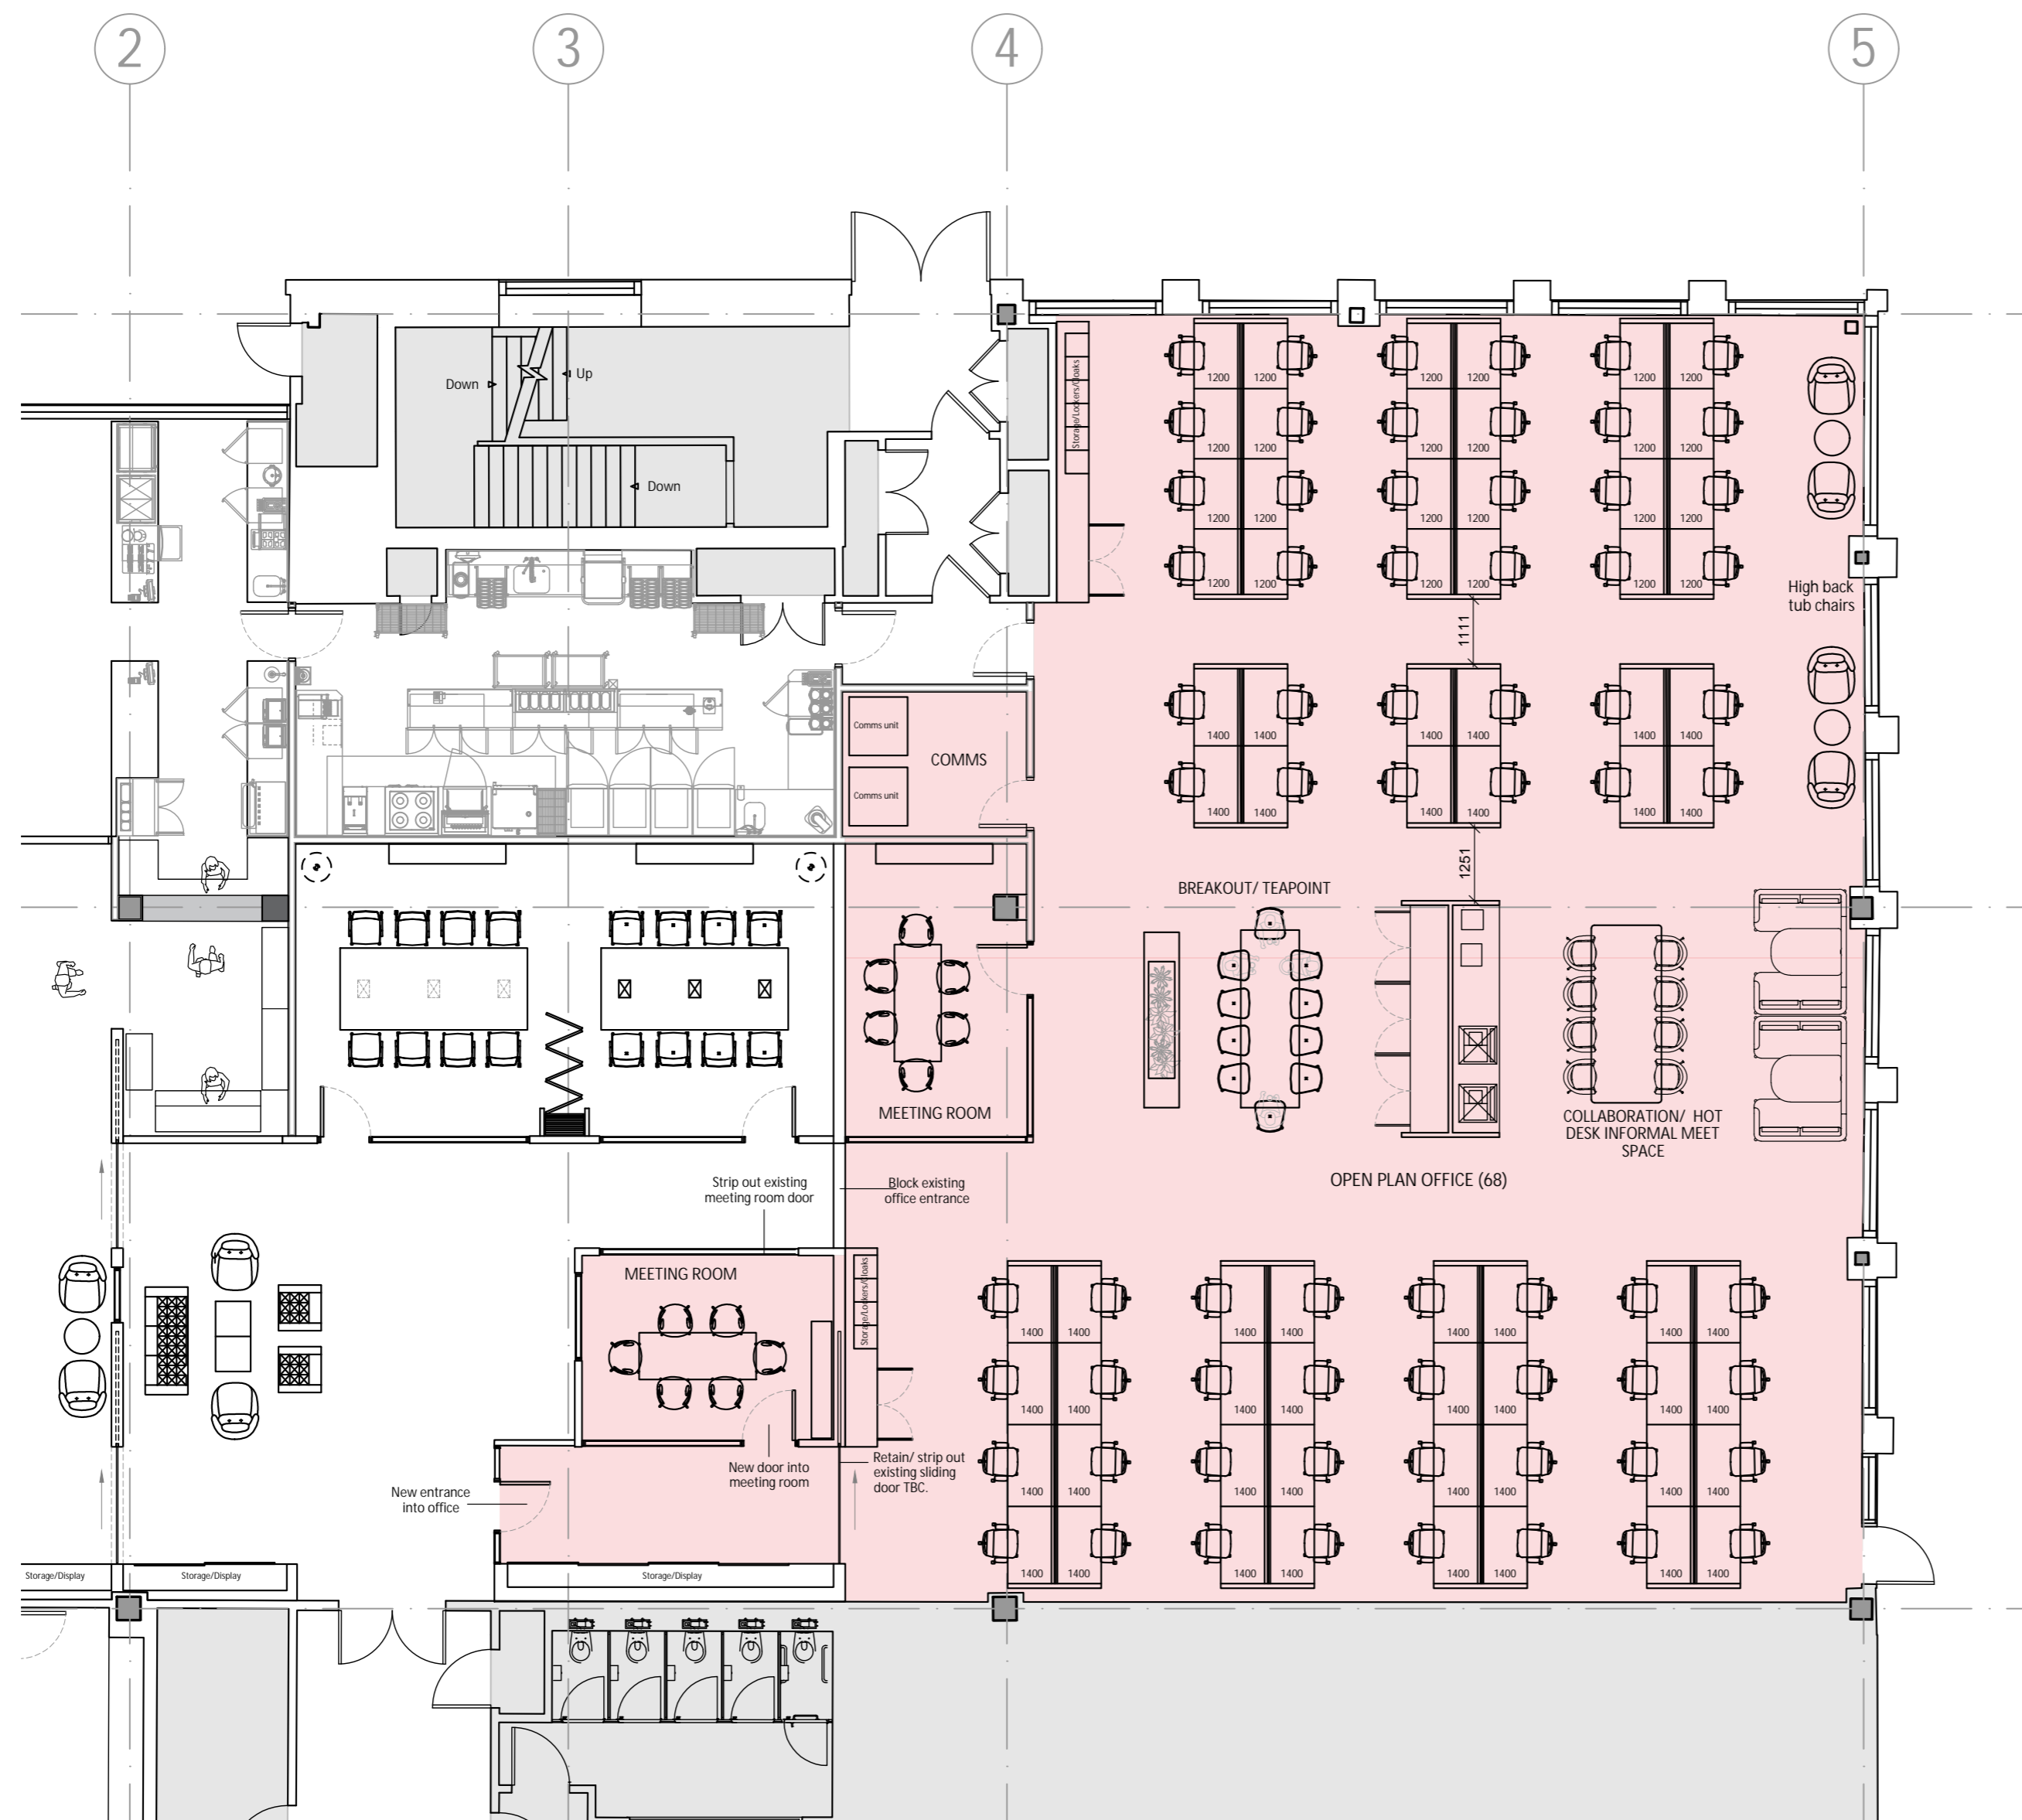

Revision	Date	Amendment Details	Drawn By

Client  
CEG  
Project  
CEG GROUND FLOOR OFFICE, KIRKSTALL FORGE  
Location  
LEEDS  
Drawing  
PROPOSED LAYOUT - OPTION 3  
Drawing Date    Drawing No.    Revision  
02.10.23        23105-003        /  
A2 Scale        Drawn By  
1:100            TT