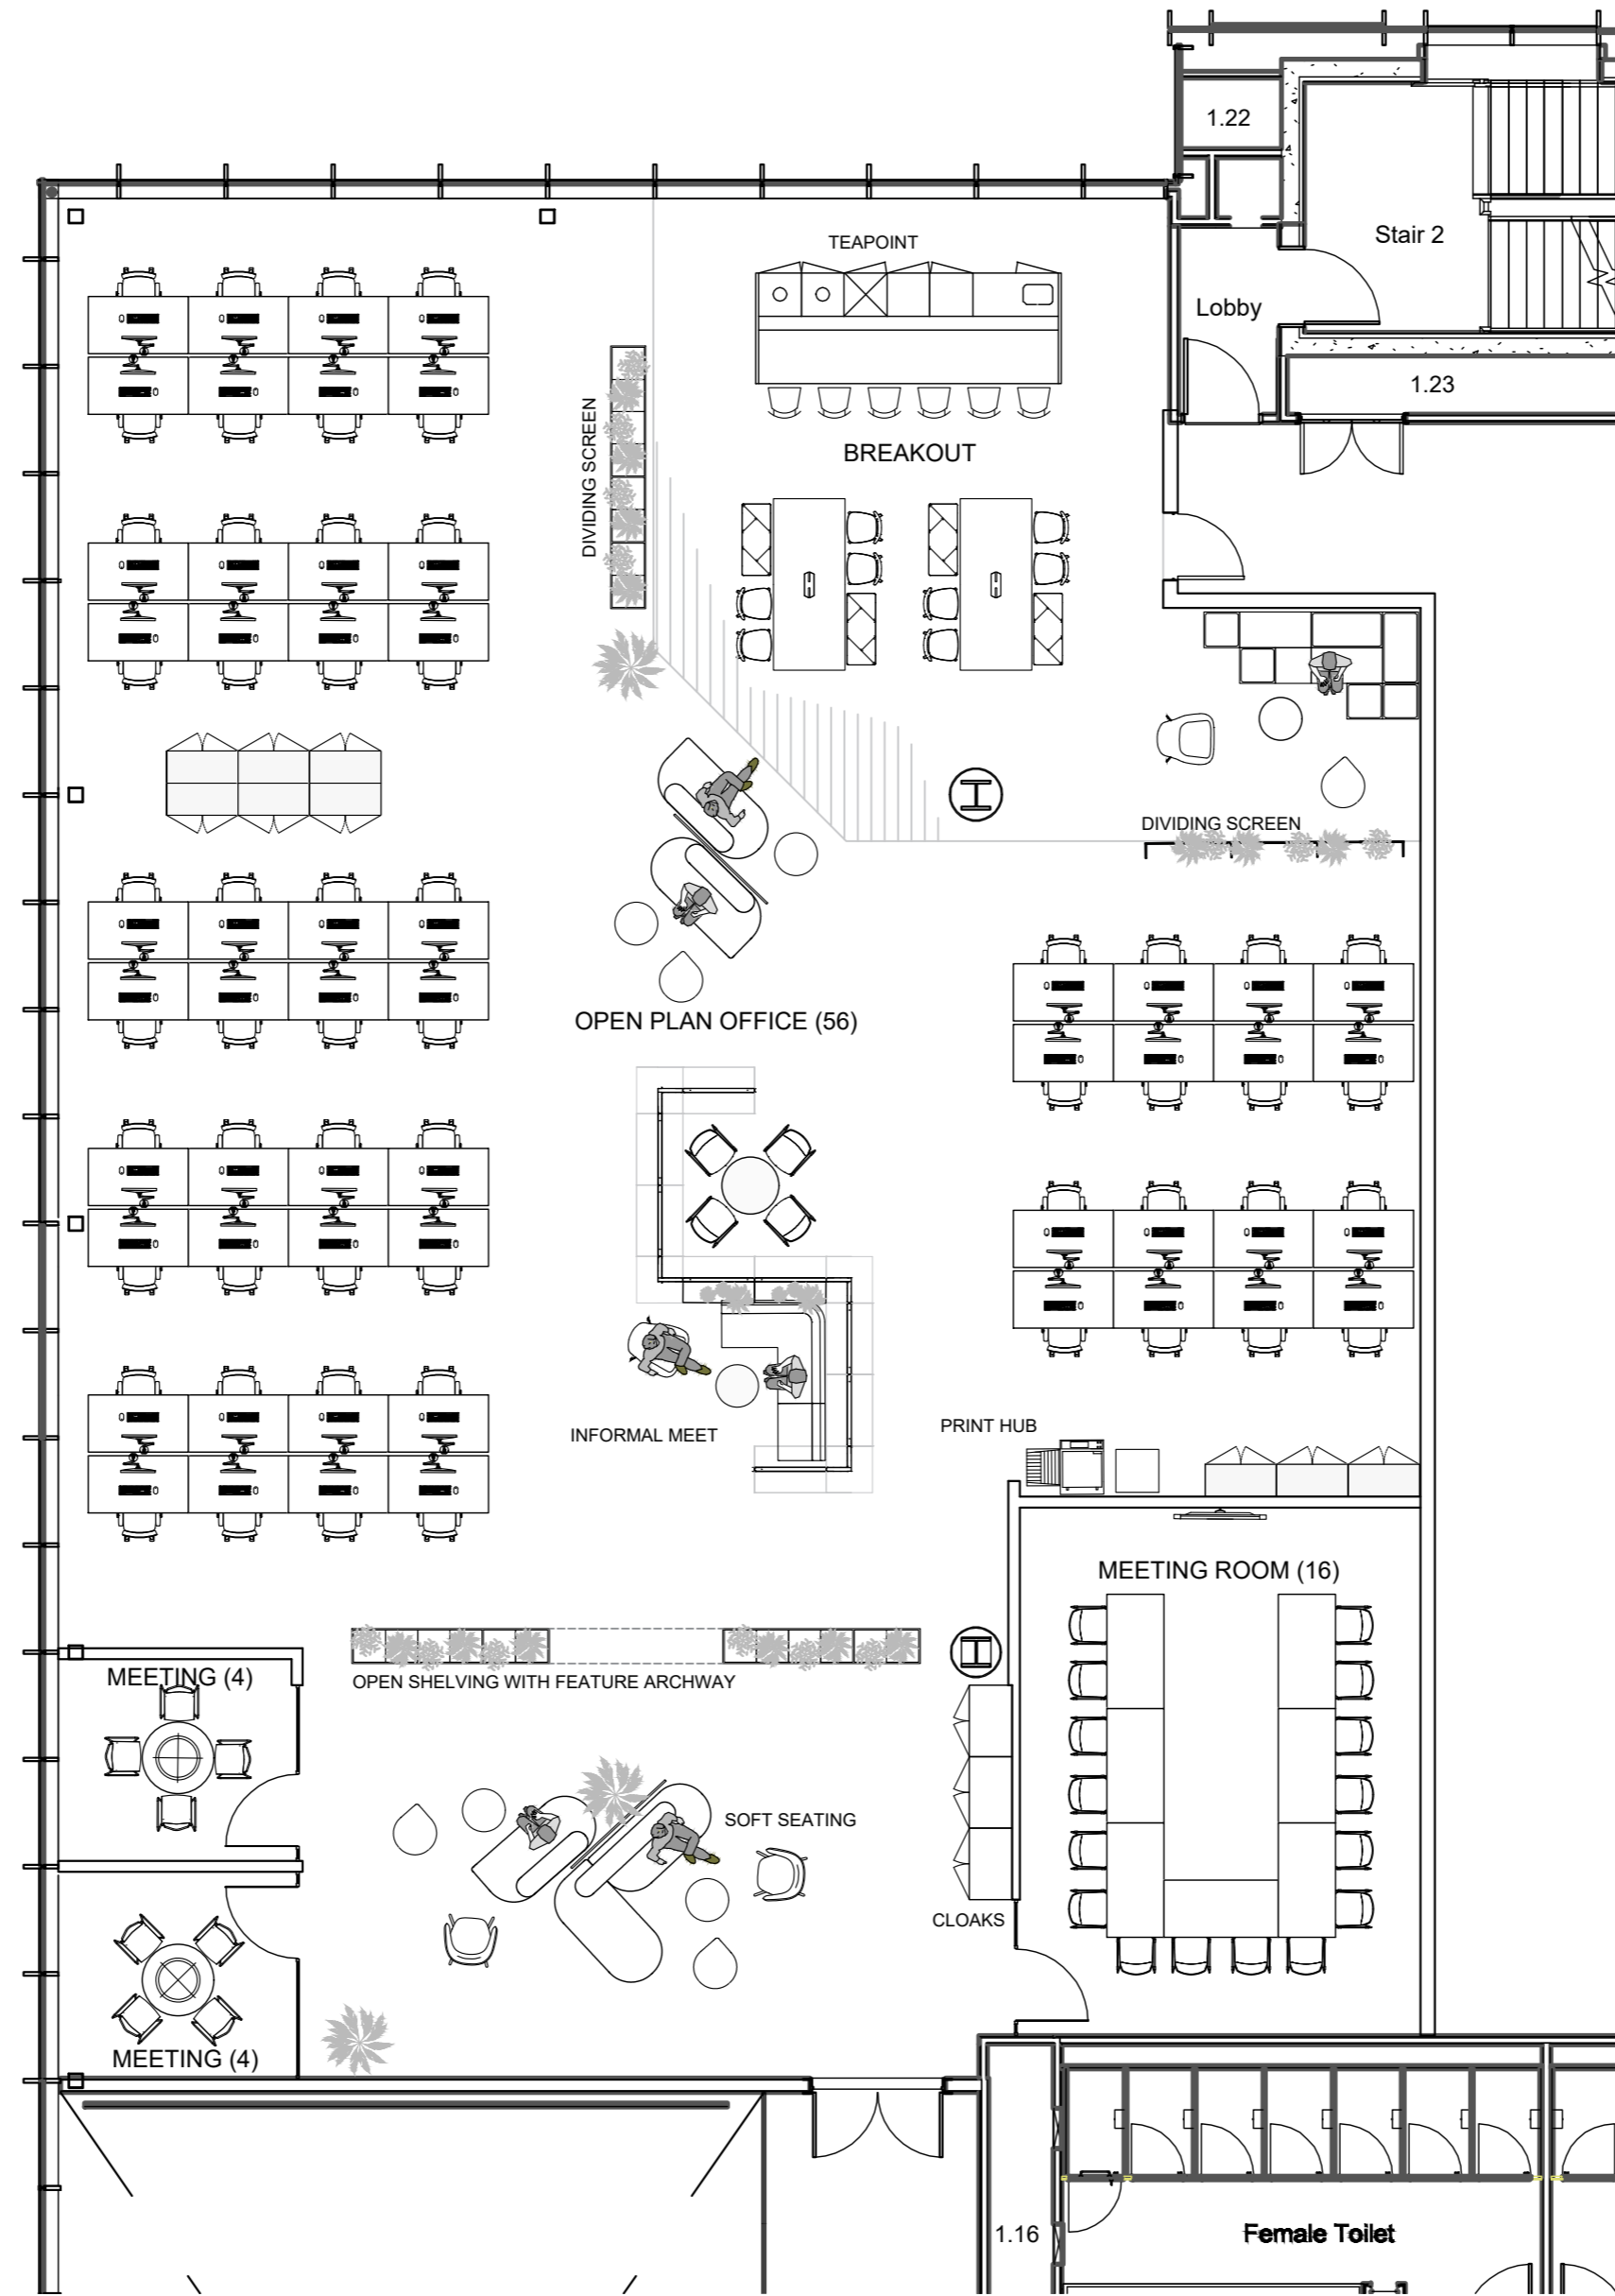

Liverpool Office
 The Plaza, 100 Old Hall Street, Liverpool
 L3 9QJ Tel: 0151 252 6768

www.ultimategroup.uk.com

© Copyright and design 2022 property of
 ULTIMATE

Revision	Date	Amendment Details	Drawn By
Client COMMERCIAL ESTATES GROUP			
Project KIRKSTALL FORGE 1ST FLOOR SPACE PLAN			
Location LEEDS			
Drawing PROPOSED LAYOUT			
Drawing Date	Drawing No.	Revision	
02.03.23	23023-001	/	
A2 Scale	Drawn By		
1:100	TT		
Drawing Status	FOR COMMENT		
Date Approved	Approved By		

PROPOSED 1ST FLOOR KIRSTALL FORGE