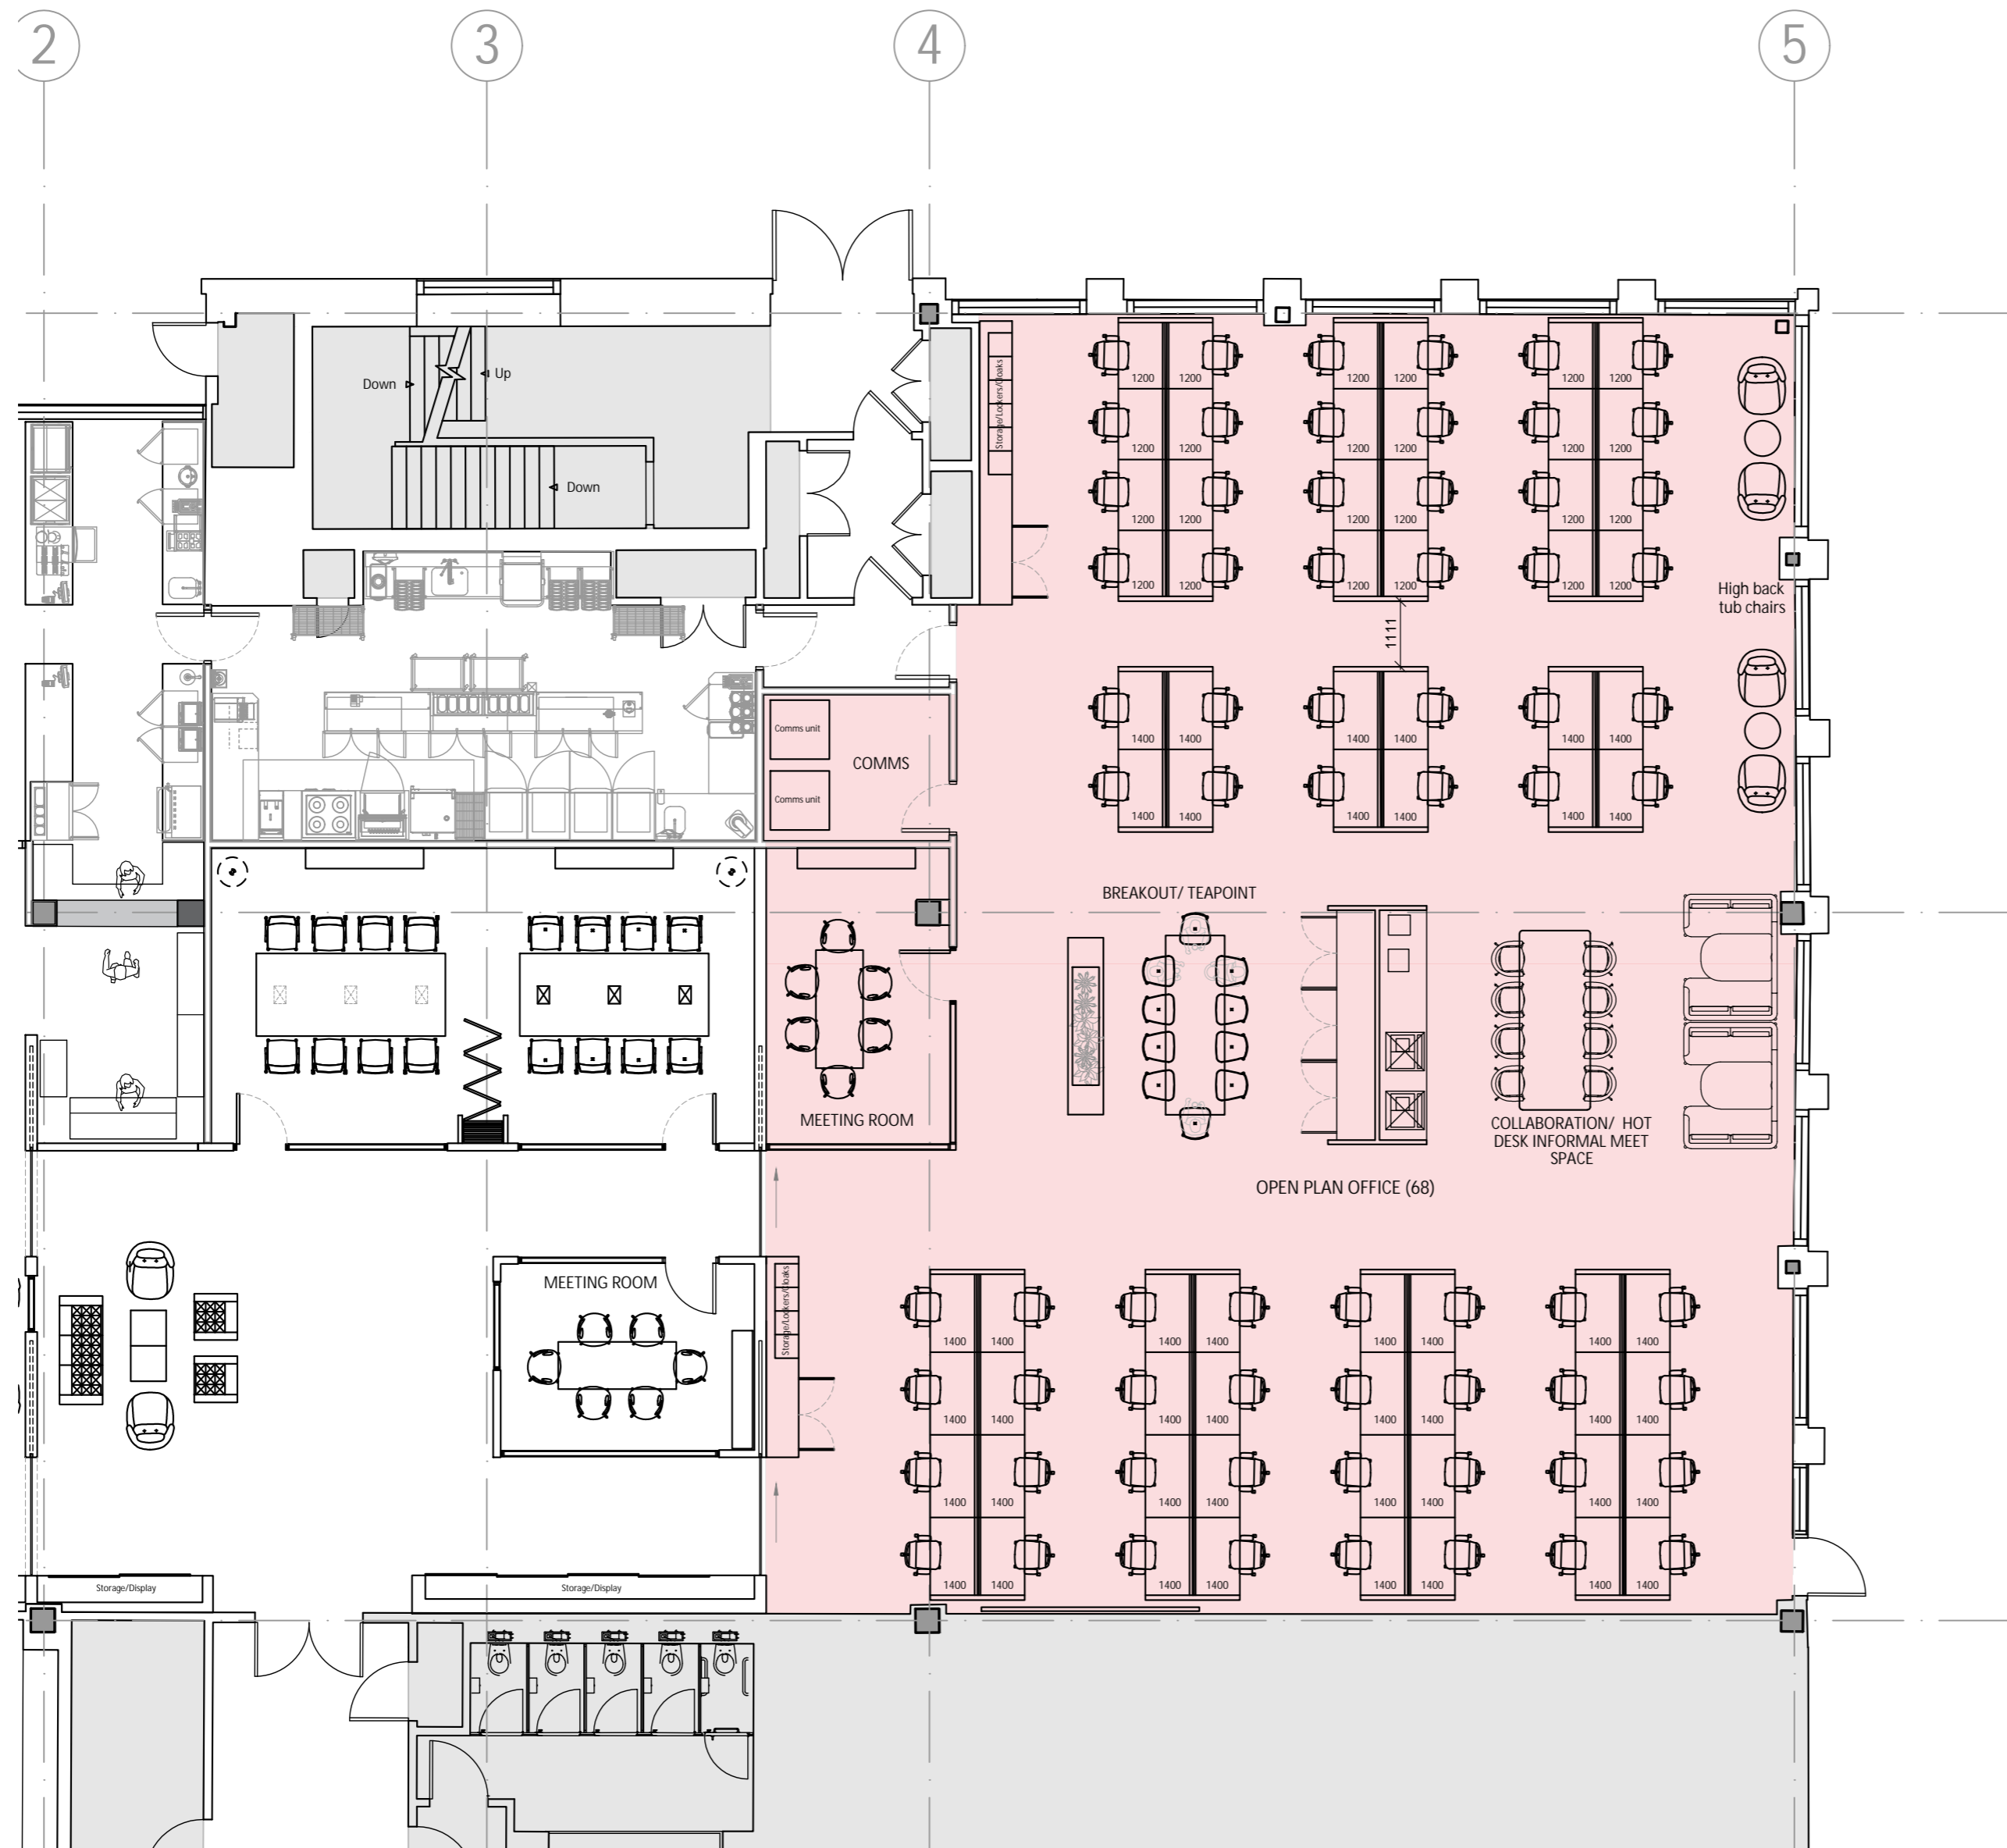

Revision	Date	Amendment Details	Drawn By

Client
CEG
Project
CEG GROUND FLOOR OFFICE, KIRKSTALL FORGE
Location
LEEDS

Drawing
PROPOSED LAYOUT - OPTION 2

Drawing Date	Drawing No.	Revision
02.10.23	23105-002	/