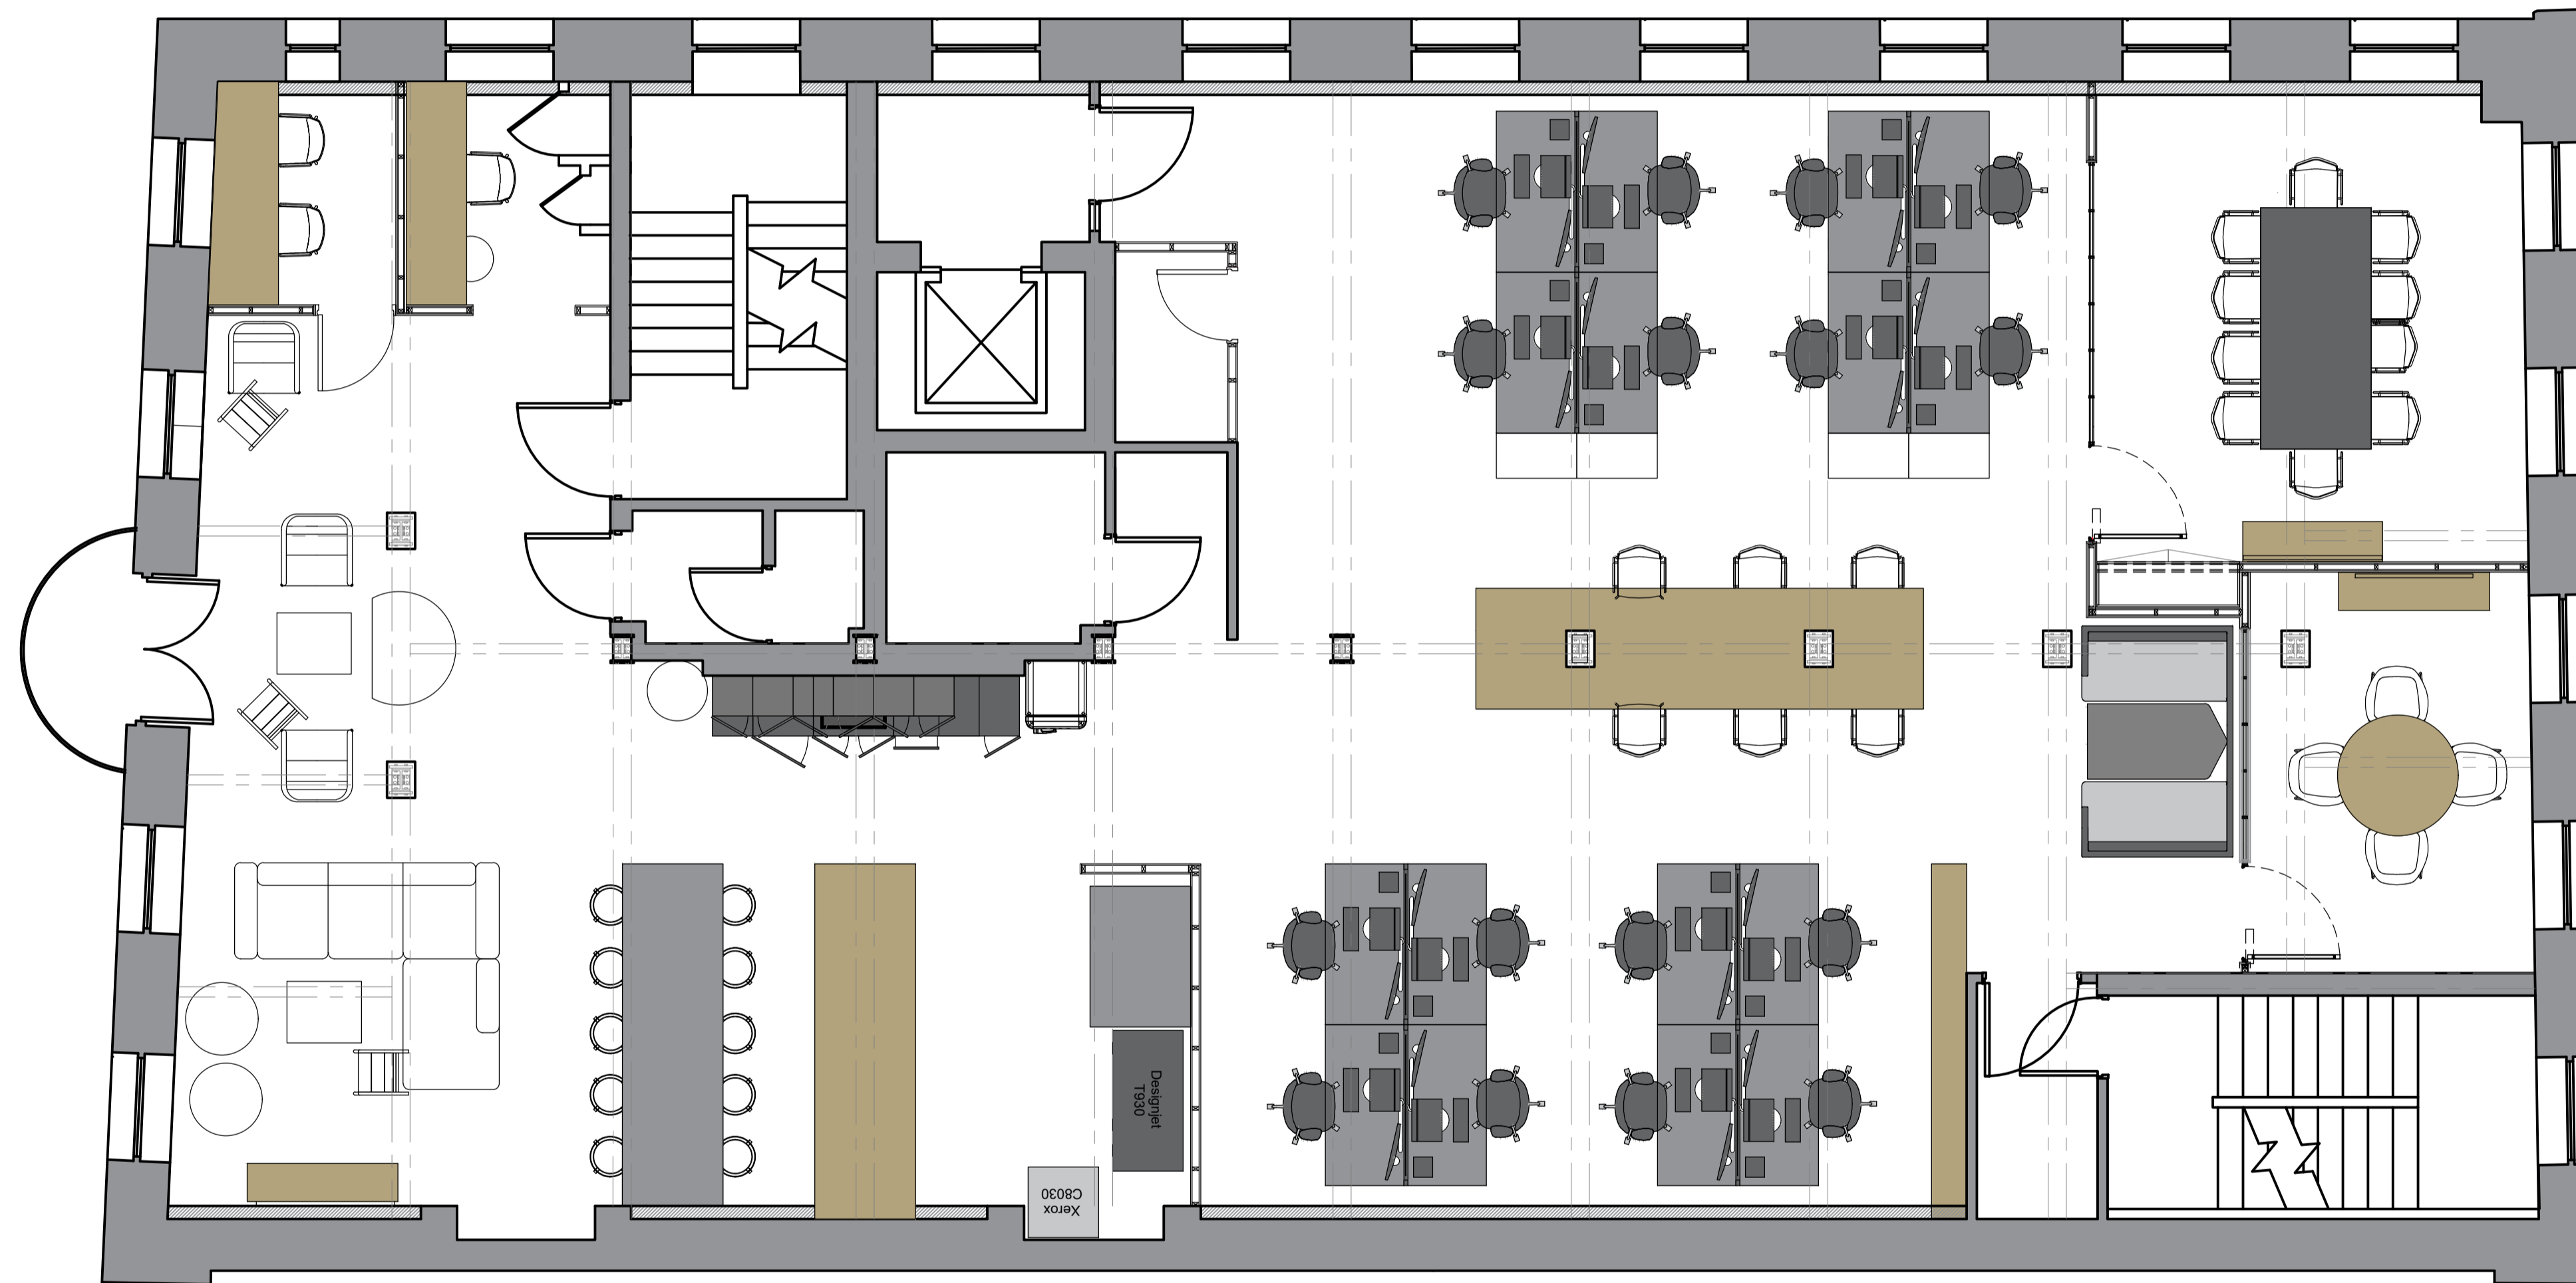

Notes

Revisions

A 13.02.18 First issue JT

Proposed Furniture Specification

SoVibrant
Calls Landing
Leeds
Second Floor
Furniture Specification

Scale
1:50@A1
Drawn By / Checked By
PP/JT
Drawing Number
SOV-IN-FS-001

A

FOR TENDER

SoVibrant Ltd
The Innovation Centre
Hornbeam House
Hornbeam Park
Harrogate
England
HG2 8QT

+44 (0) 1423 789 388
www.sovibrant.co.uk