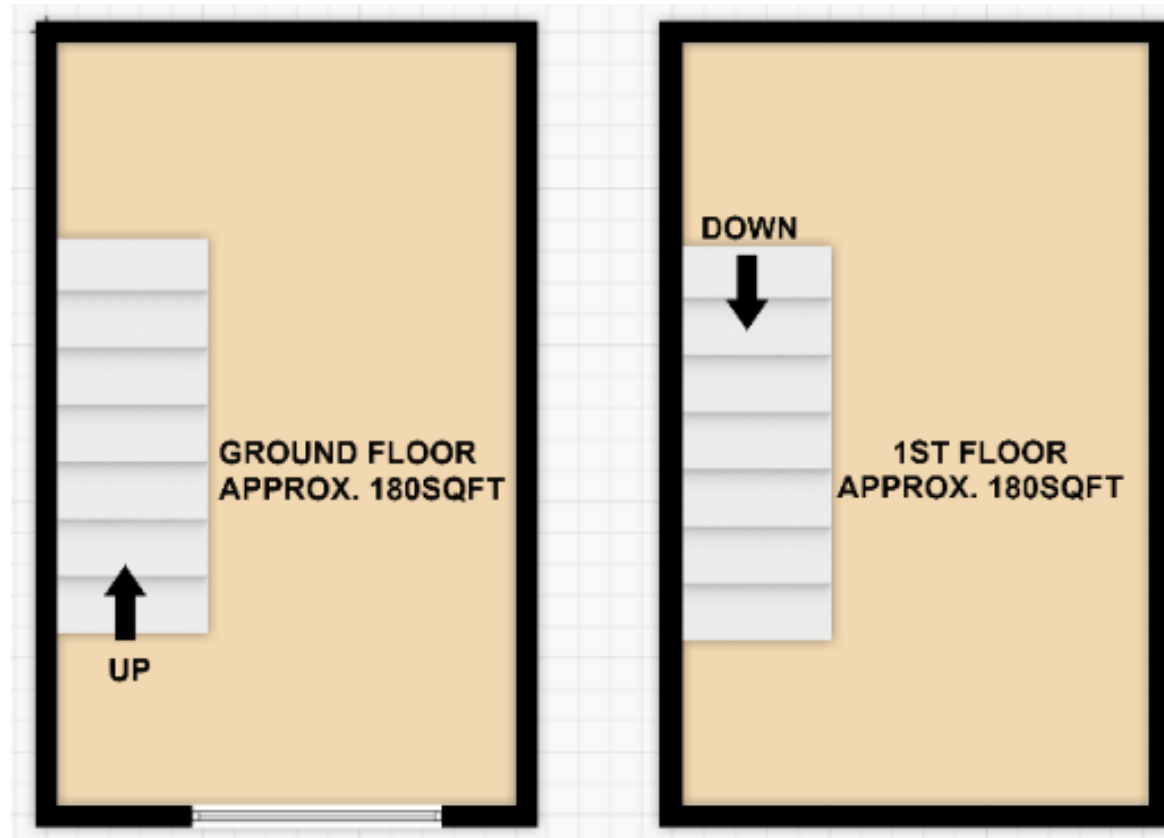

103A BRADSHAWGATE, LEIGH

Contact Us →

01942 734 748