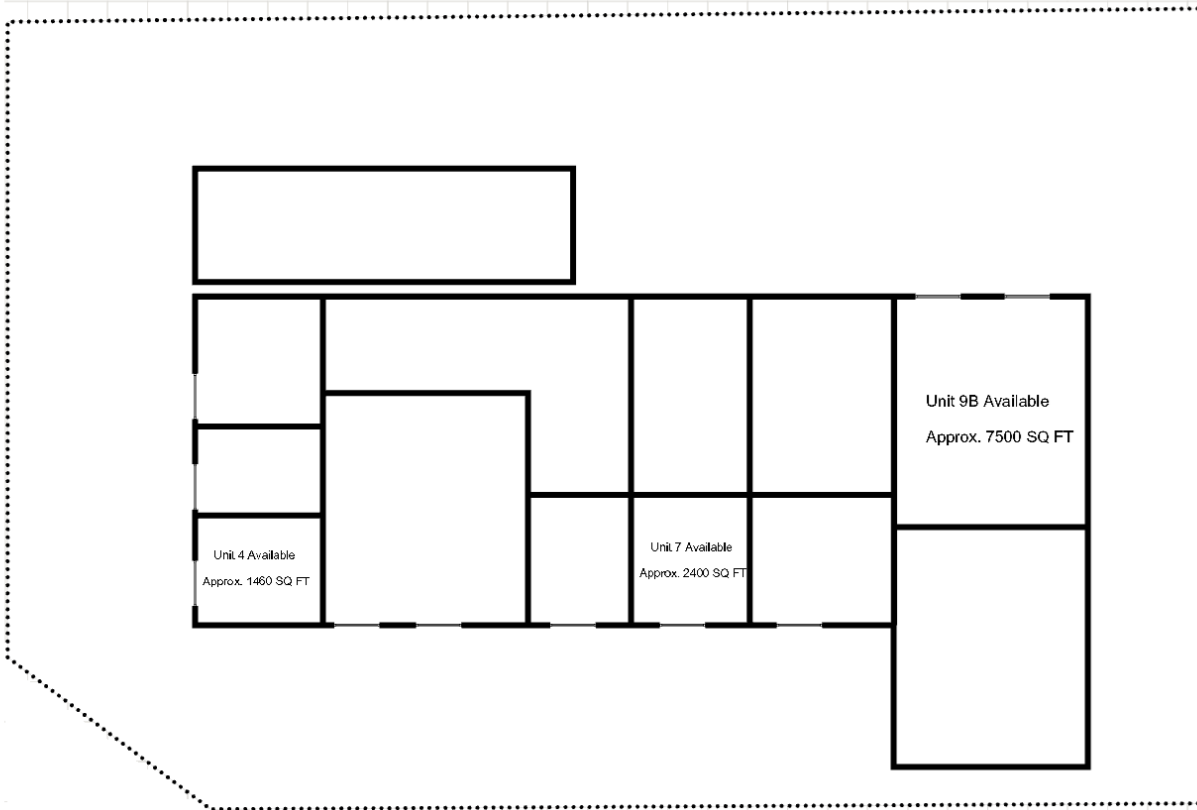

TO LET COMMERCIAL

TO LET WIGAN TO LET BOLTON

TO LET COMMERCIAL
TO LET WIGAN TO LET BOLTON

Ground Floor Trade Counter

Unit 7 Biz Parks, Dunning Bridge Road
Bootle Merseyside L30 6XT

TOTAL 2400 SQ FT

TO LET COMMERCIAL
TO LET WIGAN TO LET BOLTON