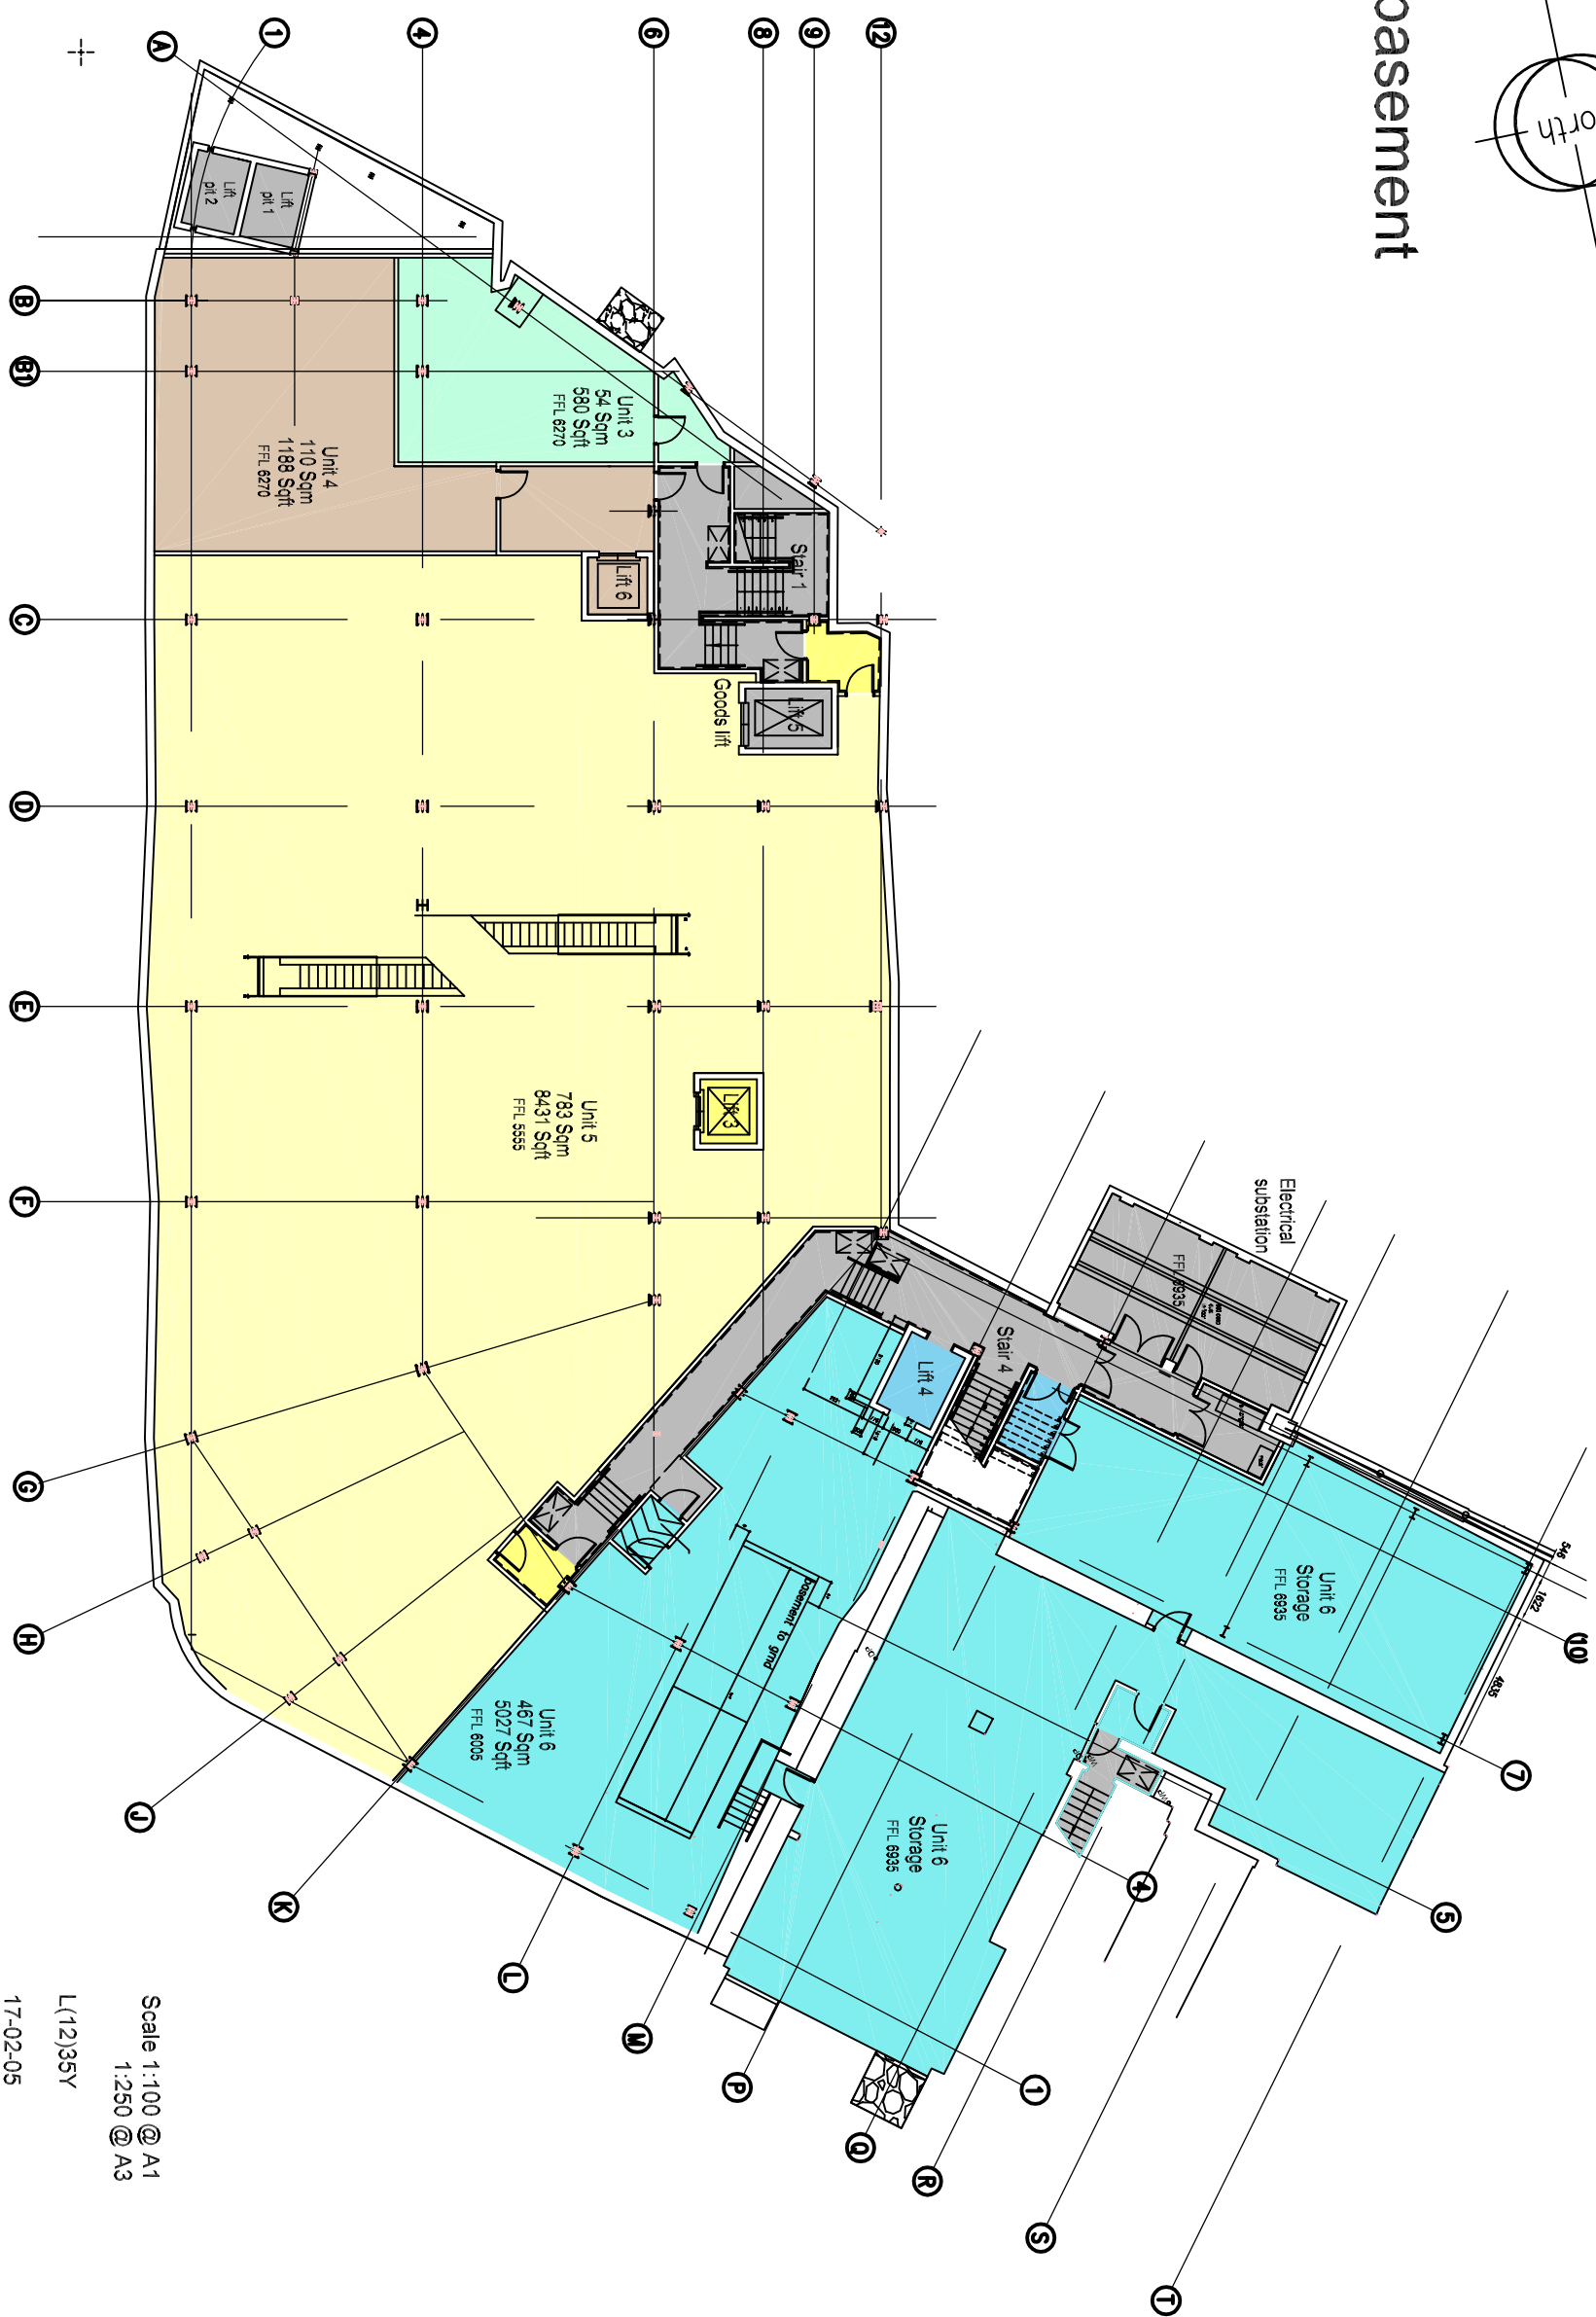

basement

Layouts and areas indicative only

All levels to Ordinance Survey datum

Scale 1:100 @ A1
 1:250 @ A3
 L(12)35Y
 17-02-05

80 High Street Dundee

RETAIL DEVELOPMENT