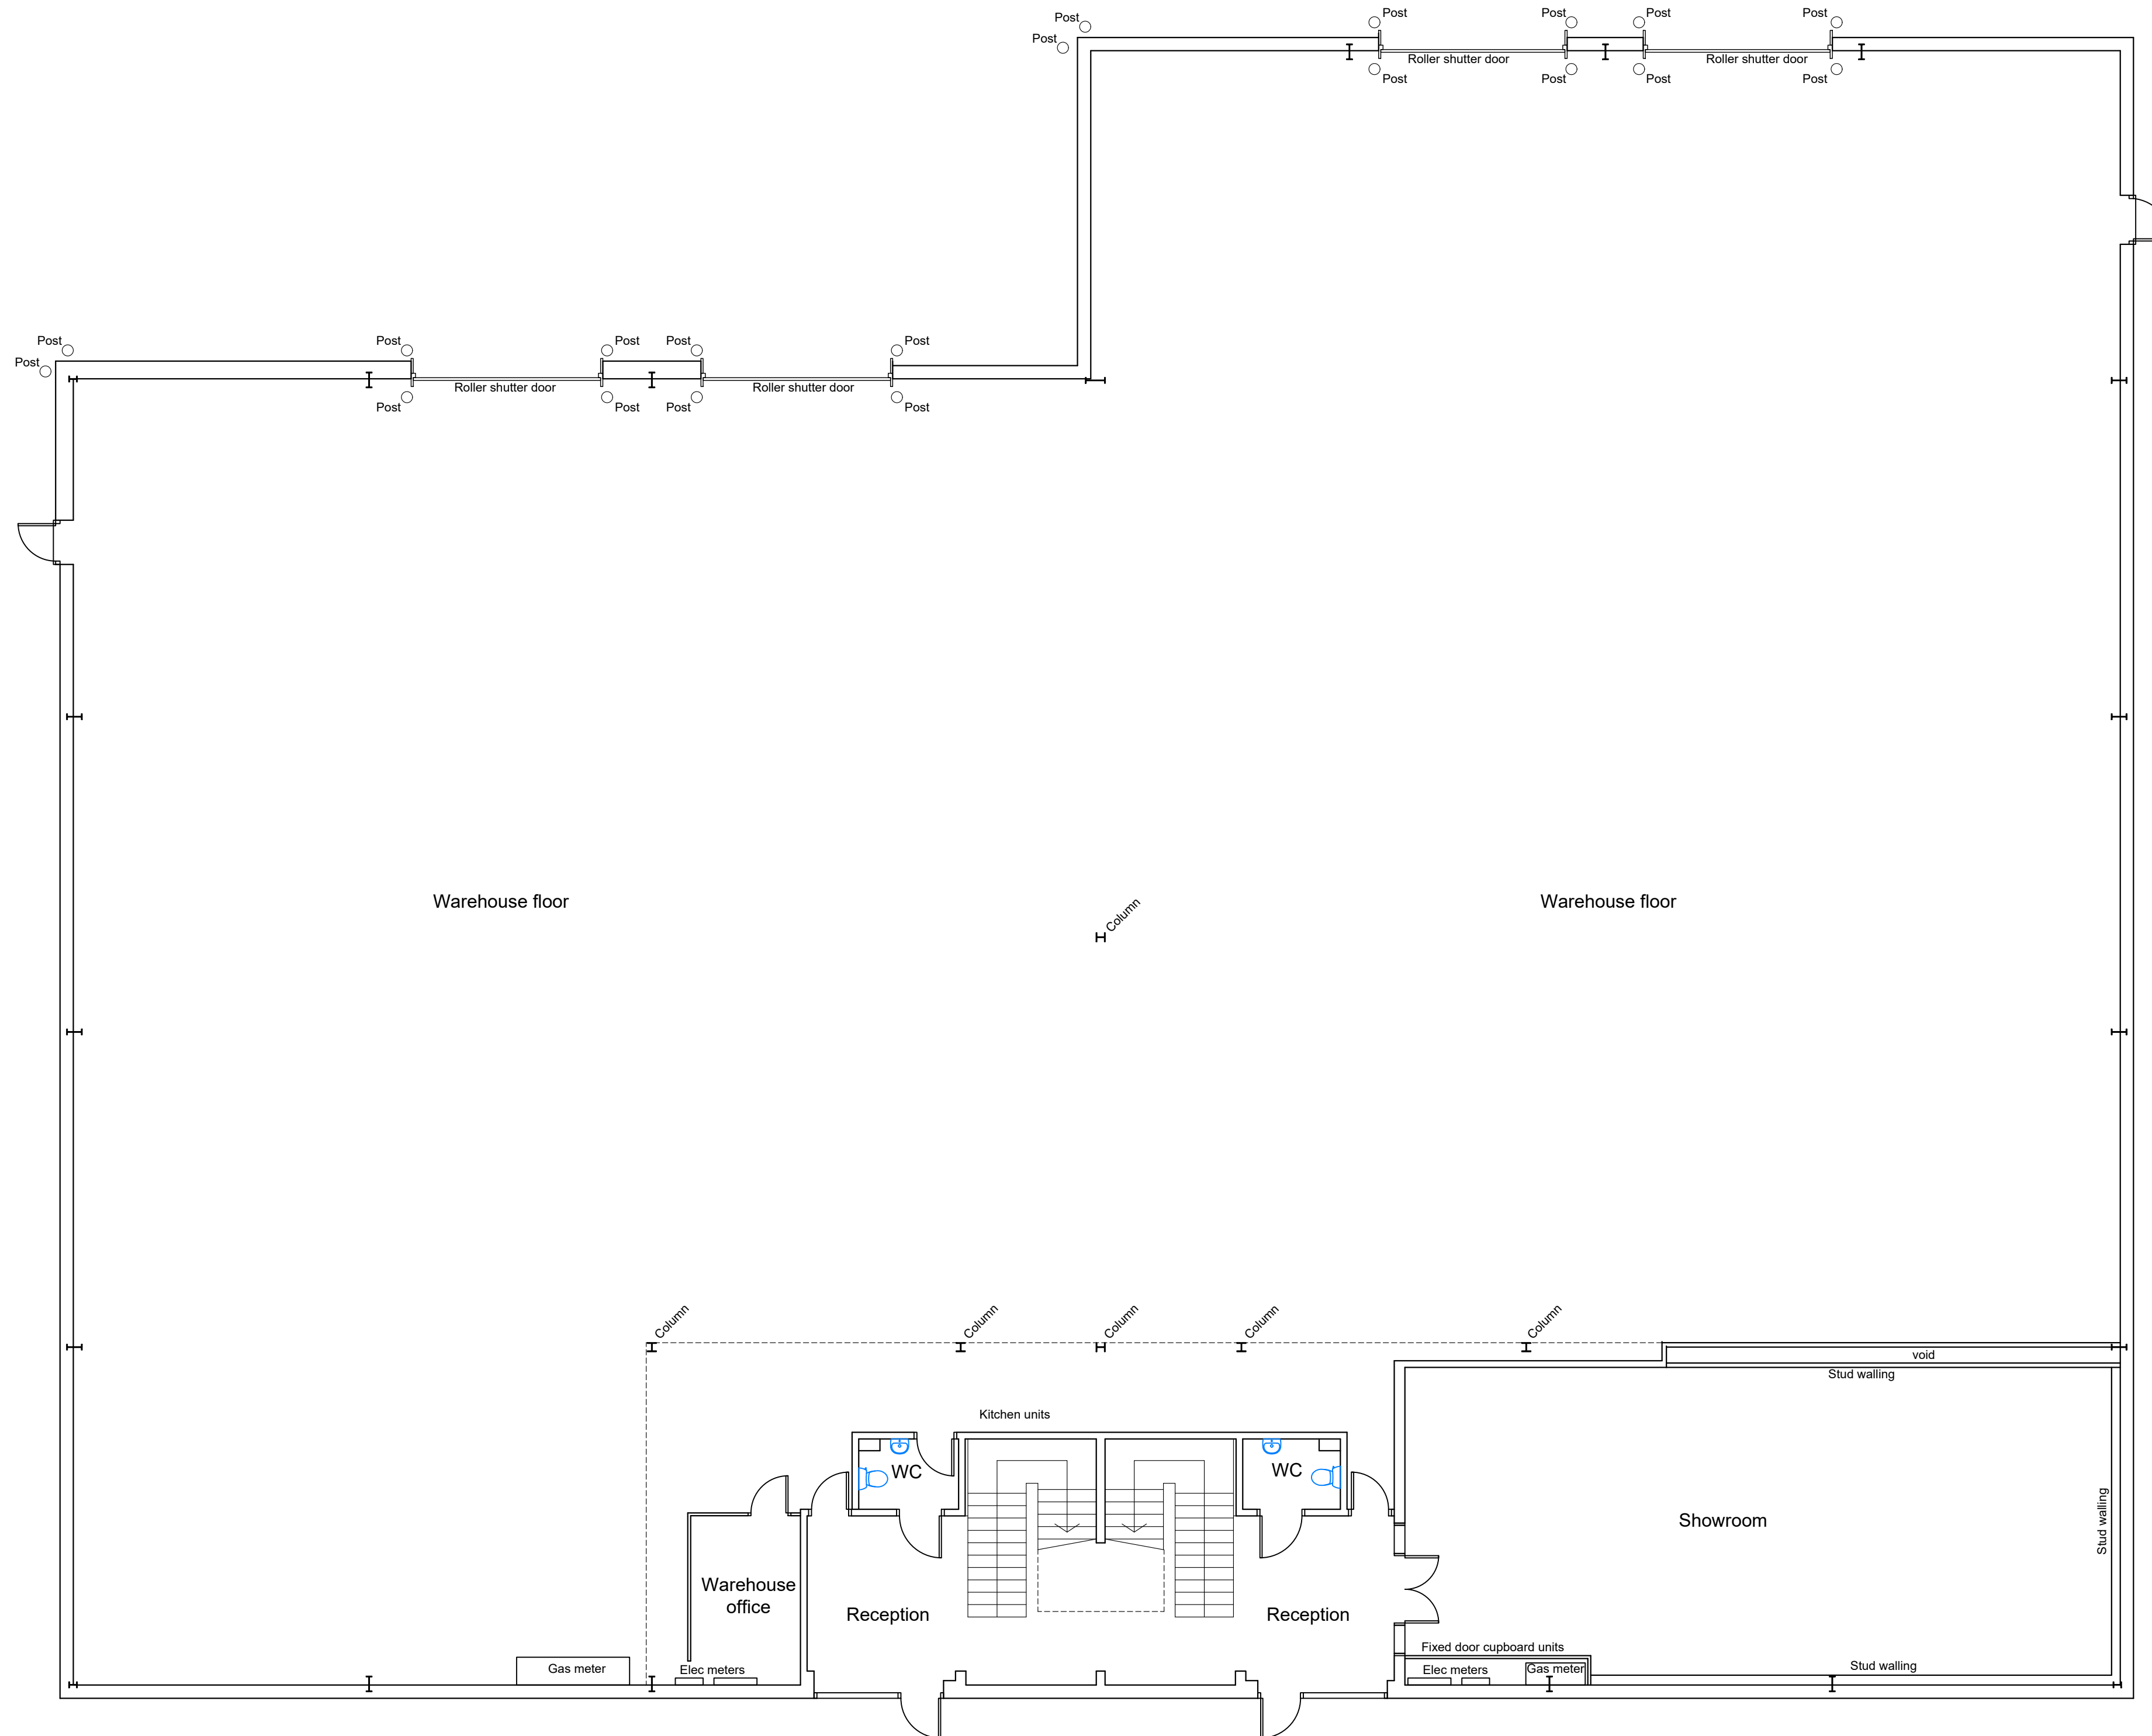

First floor plan

Ground floor plan

Rev.	Description.	Date.
------	--------------	-------

AT Design (Welwyn) Ltd
 Architectural Design Services
 30c High Street, Welwyn, Herts AL6 9EQ
 Tel: 07931703297 - email: adamtrigg@hotmail.com

Title:
 Unit 1-2, Hy-Pro House
 Centrus Park, Arenson Way,
 Houghton Regis
 LU5 5BN
 Existing floor plans

Scale : 1:100 at A1
 Date : Oct 2023
 Drawn by: AT

Drg.No: AT1157-01