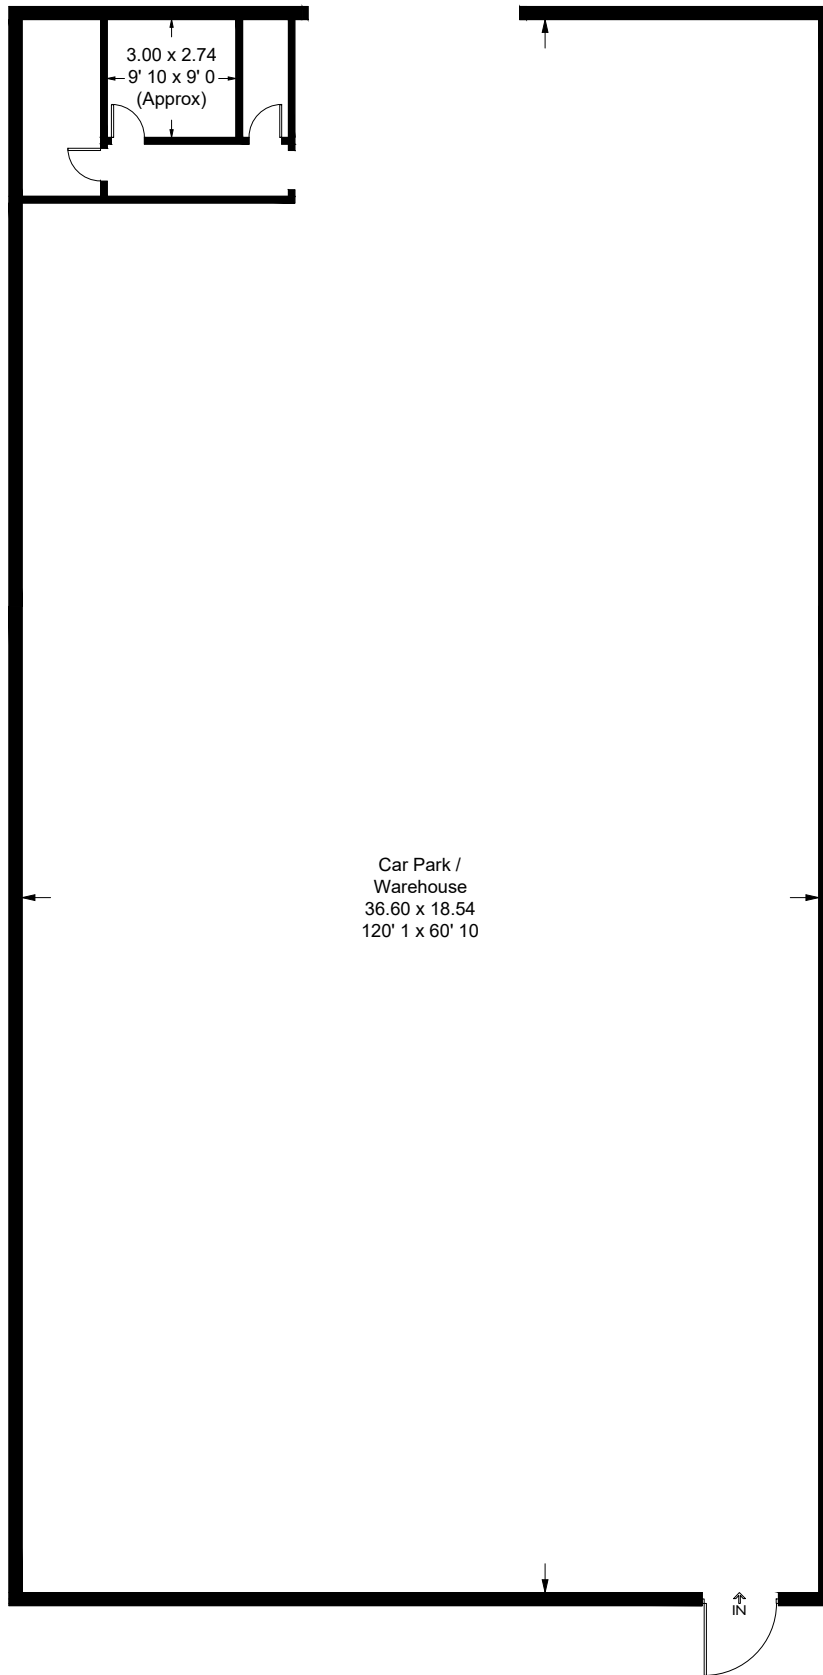

# Myrdale Lodge

Approximate Gross Internal Area = 7308 sq ft / 678.9 sq m

This plan is not to scale and must be used as layout guidance only. All measurements and areas are approximate and should not be relied upon to provide accurate information. This plan must not be relied upon when making property valuations, design considerations or any other such relevant decisions. We accept no responsibility or liability (whether in contract, tort or otherwise) in relation to any loss whatsoever arising from or in connection with any use of this plan or the adequacy, accuracy or completeness of it or any information within it.