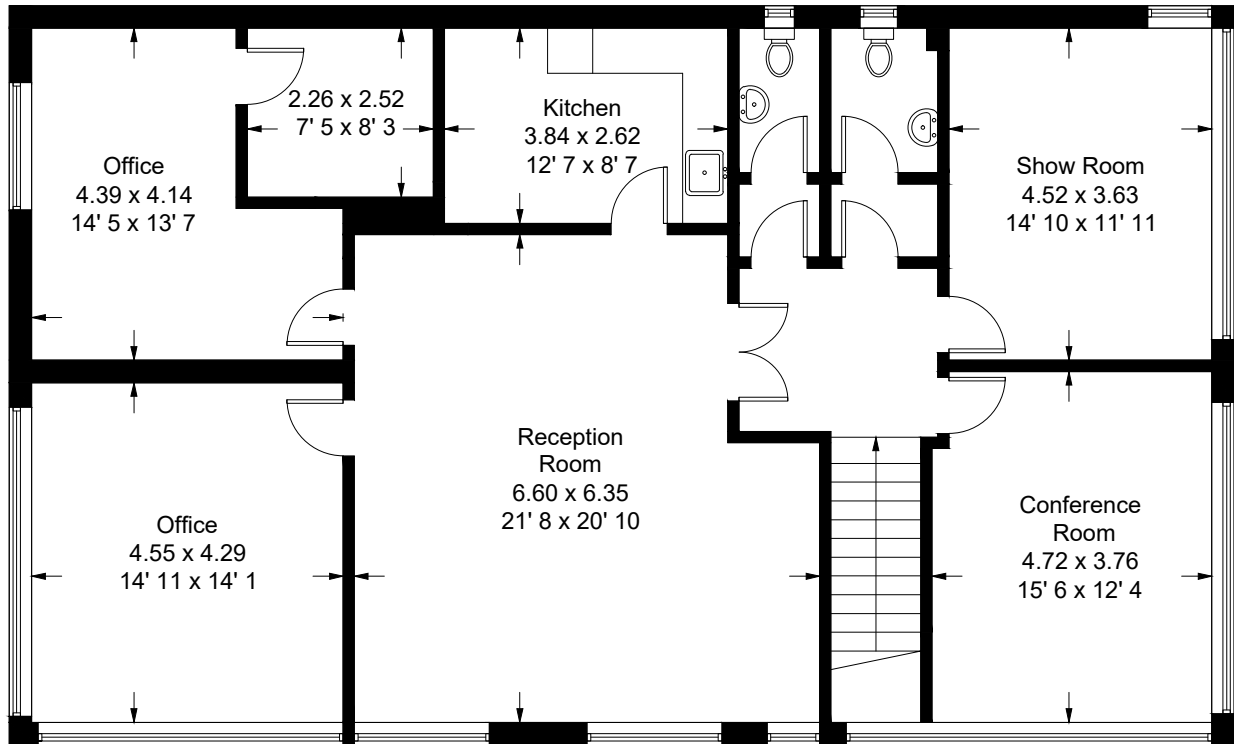

Metro Centre

Approximate Gross Internal Area = 3236 sq ft / 300.6 sq m

First Floor
1616 sq ft / 150.1 sq m

Ground Floor
1620 sq ft / 150.5 sq m

This plan is not to scale and must be used as layout guidance only. All measurements and areas are approximate and should not be relied upon to provide accurate information. This plan must not be relied upon when making property valuations, design considerations or any other such relevant decisions. We accept no responsibility or liability (whether in contract, tort or otherwise) in relation to any loss whatsoever arising from or in connection with any use of this plan or the adequacy, accuracy or completeness of it or any information within it.