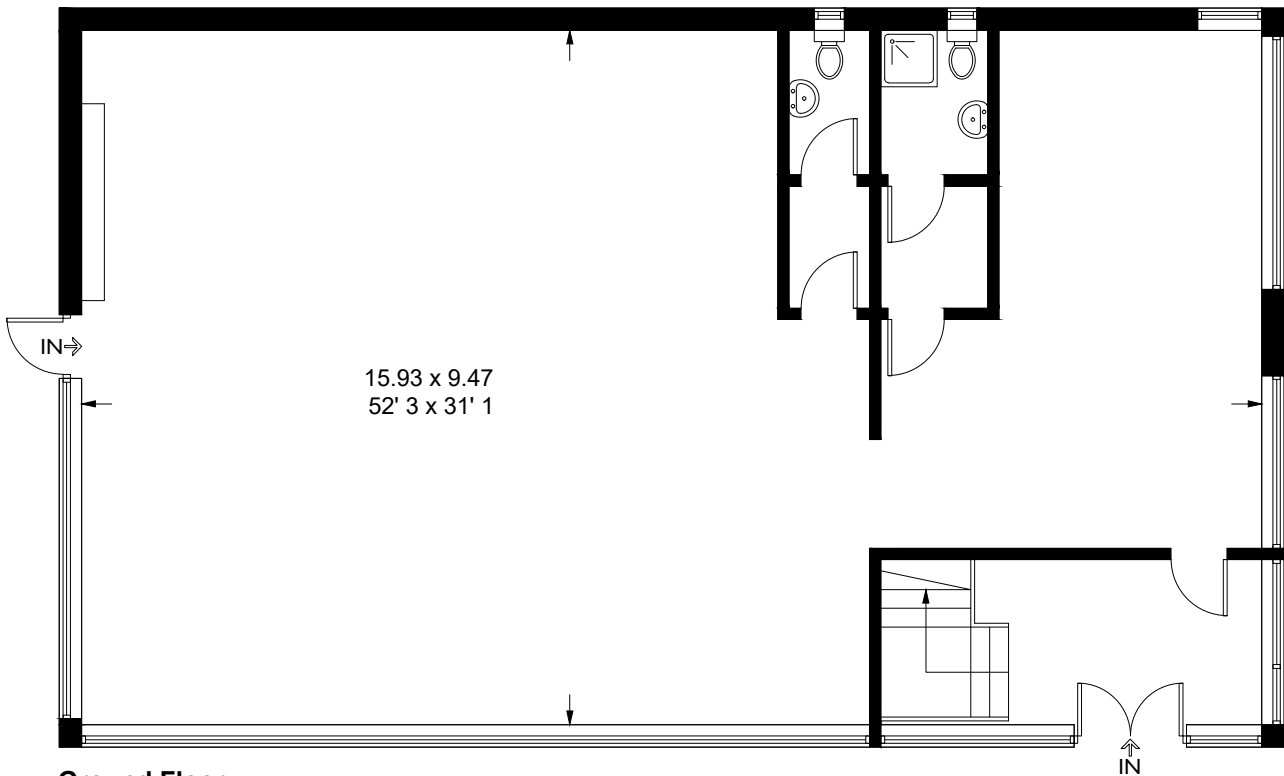

Metro Centre

Approximate Gross Internal Area = 3236 sq ft / 300.6 sq m

First Floor
1616 sq ft / 150.1 sq m

Ground Floor
1620 sq ft / 150.5 sq m

This plan is not to scale and must be used as layout guidance only. All measurements and areas are approximate and should not be relied upon to provide accurate information. This plan must not be relied upon when making property valuations, design considerations or any other such relevant decisions. We accept no responsibility or liability (whether in contract, tort or otherwise) in relation to any loss whatsoever arising from or in connection with any use of this plan or the adequacy, accuracy or completeness of it or any information within it.