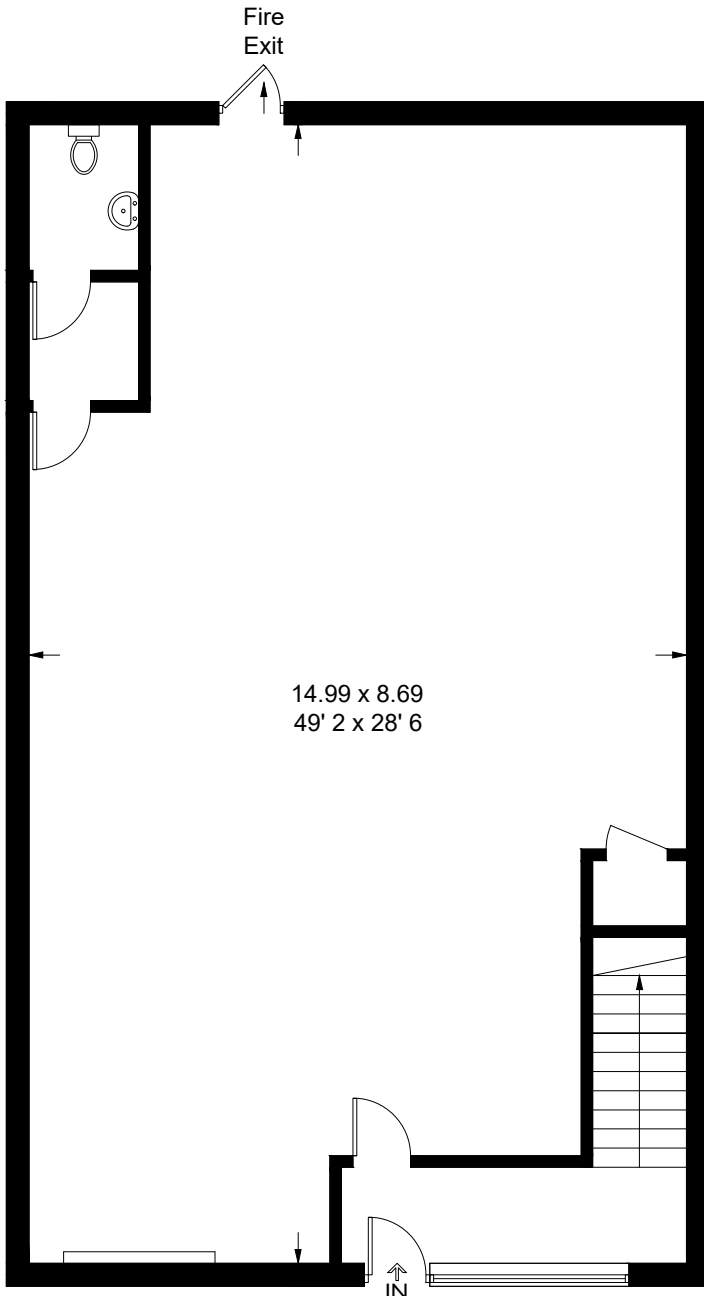

Metro Centre

Approximate Gross Internal Area = 2795 sq ft / 259.6 sq m

Ground Floor
1418 sq ft / 131.7 sq m

First Floor
1377 sq ft / 127.9 sq m

This plan is not to scale and must be used as layout guidance only. All measurements and areas are approximate and should not be relied upon to provide accurate information. This plan must not be relied upon when making property valuations, design considerations or any other such relevant decisions. We accept no responsibility or liability (whether in contract, tort or otherwise) in relation to any loss whatsoever arising from or in connection with any use of this plan or the adequacy, accuracy or completeness of it or any information within it.