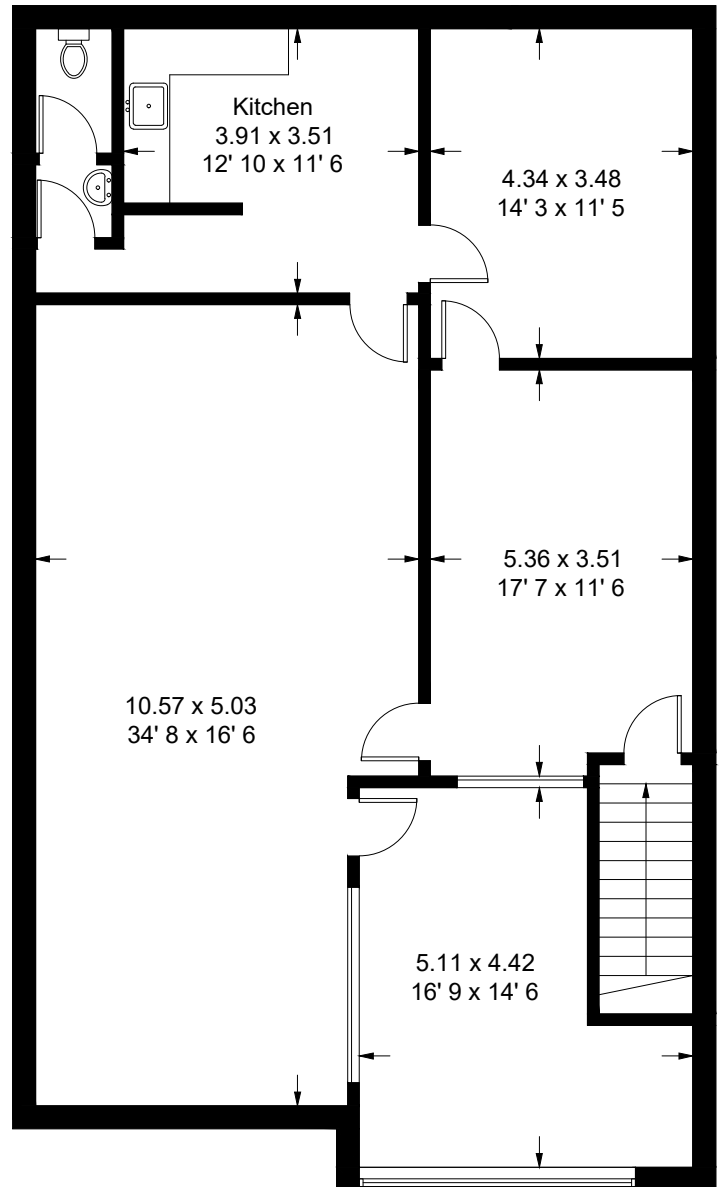

Metro Centre

Approximate Gross Internal Area = 2795 sq ft / 259.6 sq m

Ground Floor
1418 sq ft / 131.7 sq m

First Floor
1377 sq ft / 127.9 sq m

This plan is not to scale and must be used as layout guidance only. All measurements and areas are approximate and should not be relied upon to provide accurate information. This plan must not be relied upon when making property valuations, design considerations or any other such relevant decisions. We accept no responsibility or liability (whether in contract, tort or otherwise) in relation to any loss whatsoever arising from or in connection with any use of this plan or the adequacy, accuracy or completeness of it or any information within it.