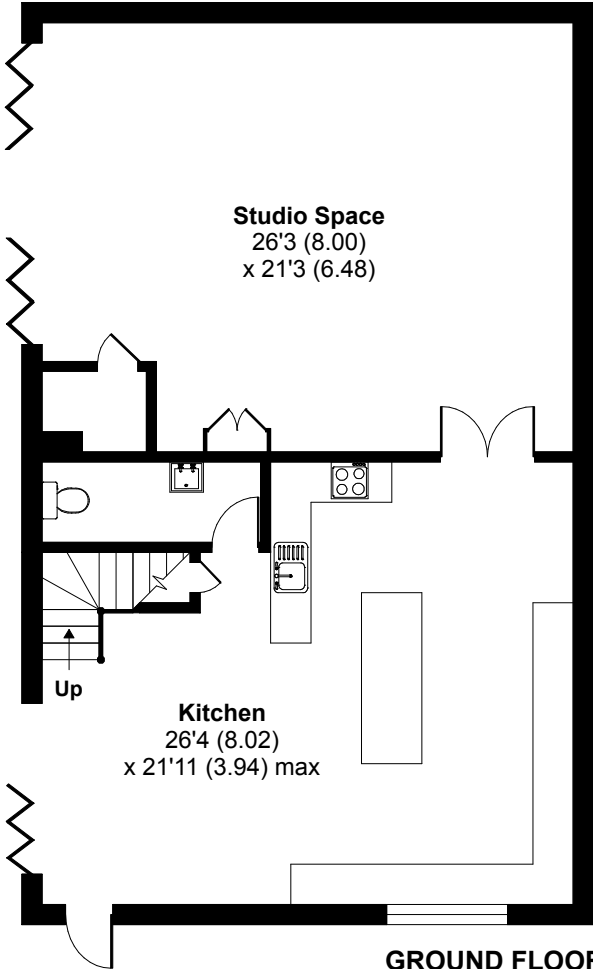

# Askew Crescent, London, W12

Approximate Area = 1807sq ft / 167.8 sq m

For identification only - Not to scale

FIRST FLOOR

GROUND FLOOR