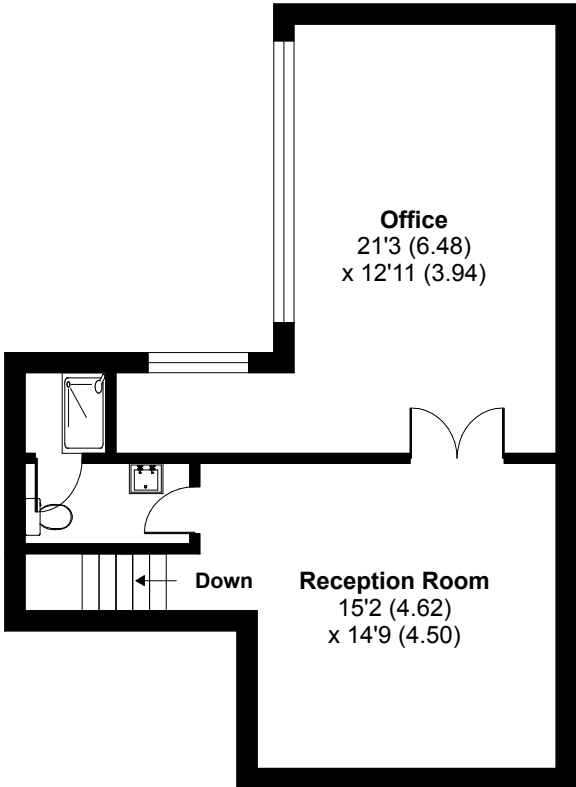

# Askew Crescent, London, W12

Approximate Area = 1807sq ft / 167.8 sq m

For identification only - Not to scale

FIRST FLOOR

GROUND FLOOR