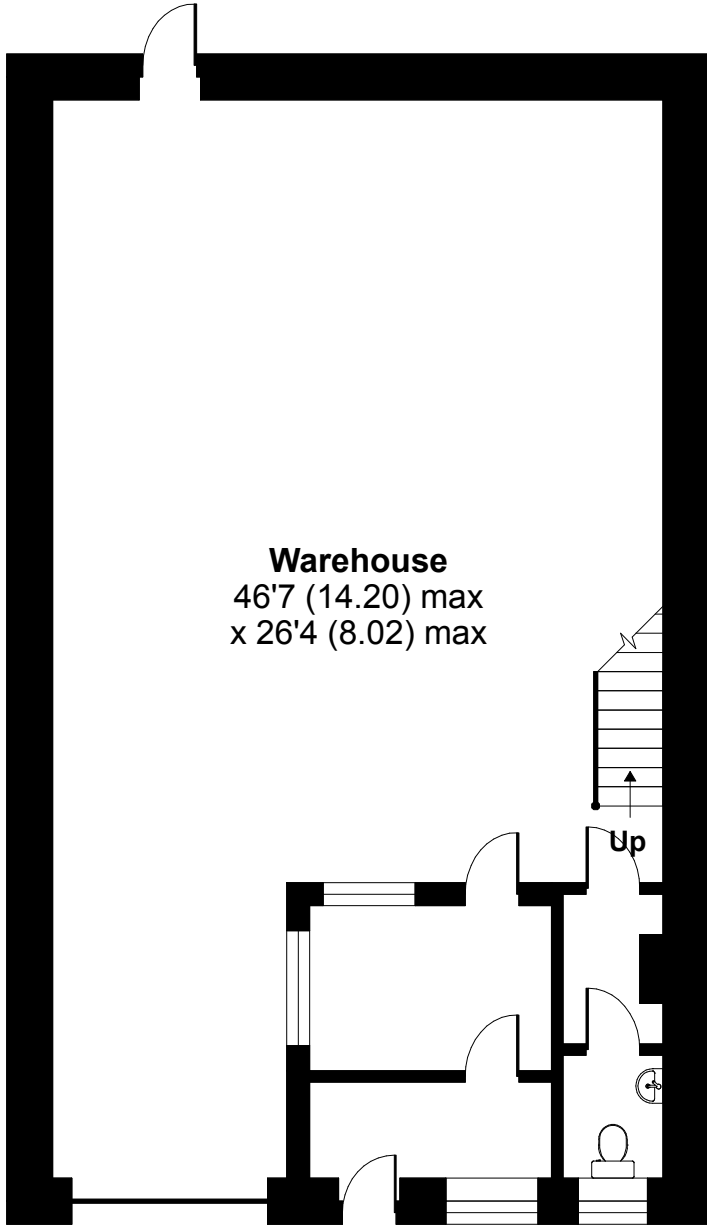

Cobbold Road, London, NW1

Approximate Area = 2092 sq ft / 194.4 sq m (excludes void)

For identification only - Not to scale

GROUND FLOOR

FIRST FLOOR