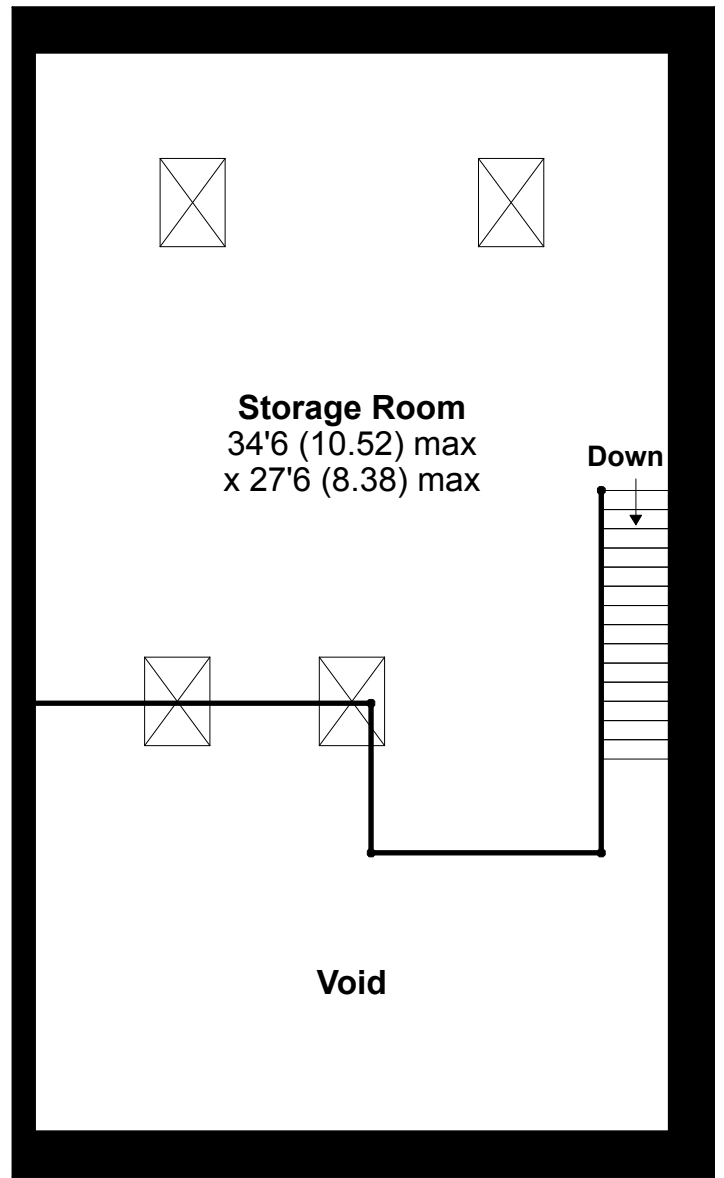

Cobbold Road, London, NW1

Approximate Area = 2092 sq ft / 194.4 sq m (excludes void)

For identification only - Not to scale

GROUND FLOOR

FIRST FLOOR