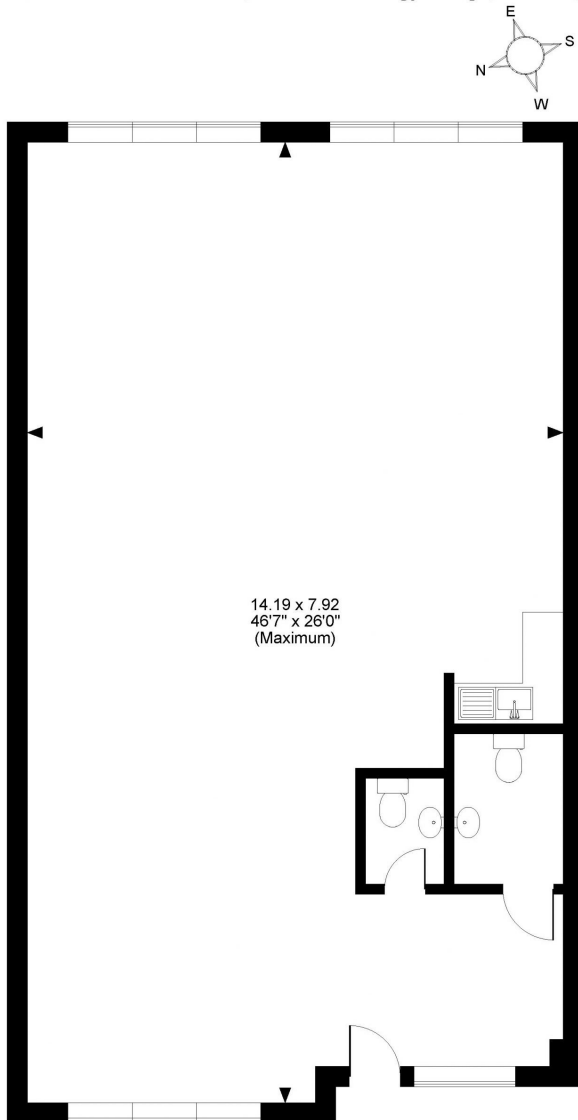

Floor Plans

Unit 5 - 1184 sq ft | **Sherwood Network Centre**

 Sherwood Energy Village, Newton Hill, Ollerton, NG22 9FD

Unit 5, Sherwood Network Centre, Sherwood Energy Village, Ollerton, Newark

FOR ILLUSTRATIVE PURPOSES ONLY - NOT TO SCALE

The position & size of doors, windows, appliances and other features are approximate only.
© ehouse. Unauthorised reproduction prohibited. Drawing ref. dig/8322914/ANW