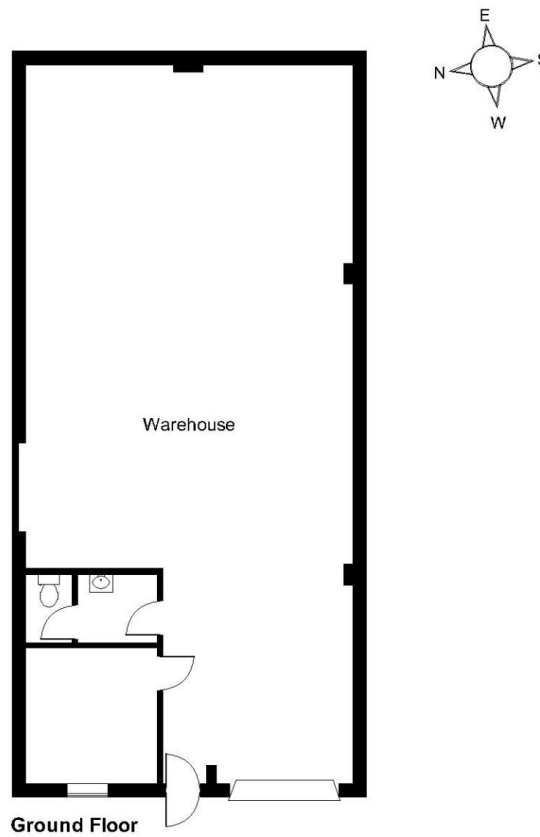

# Floor Plans

Unit 8 - 1215 sq ft | **Poulton Close Business Centre**

 Poulton Close Business Centre, Dover, CT17 0HL

**Poulton Business Park, Unit 8, Poulton Close, Dover**

**FOR ILLUSTRATIVE PURPOSES ONLY - NOT TO SCALE**

The position & size of doors, windows, appliances and other features are approximate only.

© ehouse. Unauthorised reproduction prohibited. Drawing ref. dig/8570044/SS