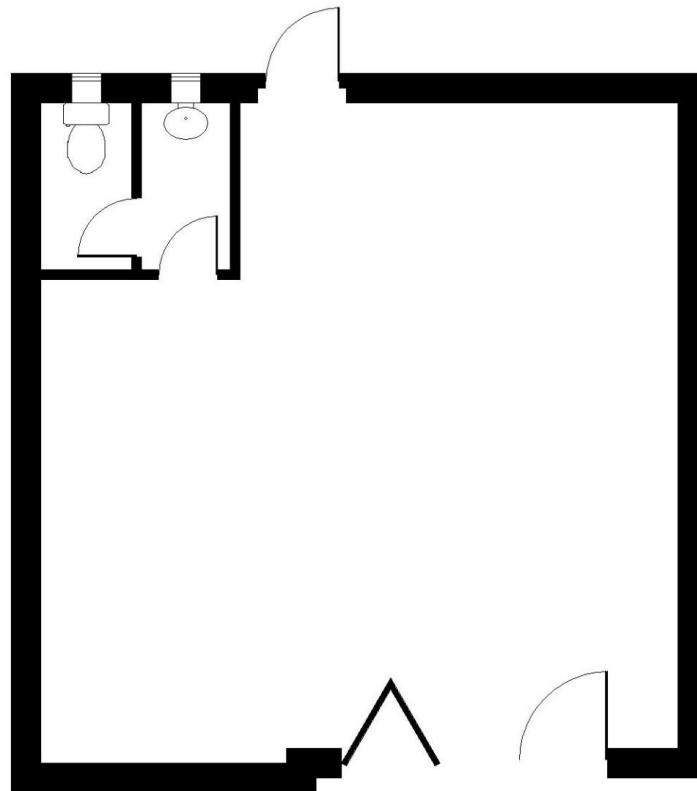

Floor Plans

North West Unit 88 - 449 sq ft | **Compass Industrial Park**

 Speke, Liverpool, L24 1YA

North West Unit 88, Compass Industrial Park, Liverpool

Ground Floor

FOR ILLUSTRATIVE PURPOSES ONLY - NOT TO SCALE

The position & size of doors, windows, appliances and other features are approximate only.

© ehouse. Unauthorised reproduction prohibited. Drawing ref. dig/8568455/SKL