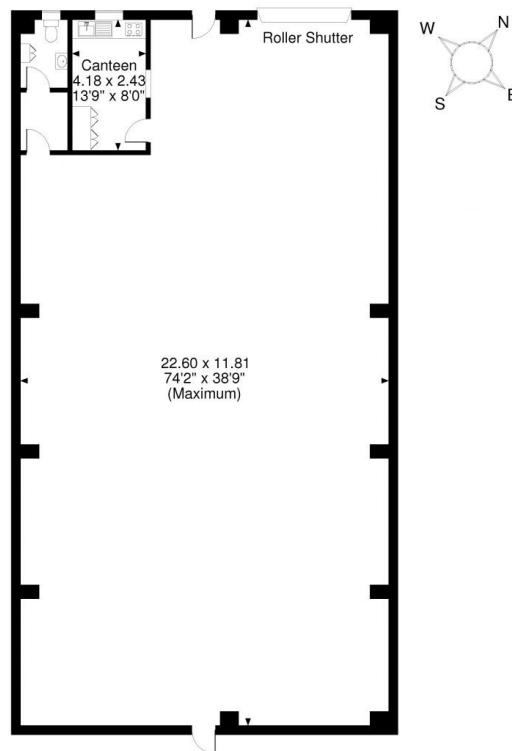

Floor Plans

Unit 501 - Site E - 2883 sq ft | **Phoenix Close Industrial Estate**

 Heywood, Rochdale, OL10 2JG

501 Phoenix Close, Industrial Estate, Rochdale
2873 Sq Ft/267 Sq M

FOR ILLUSTRATIVE PURPOSES ONLY - NOT TO SCALE

The position & size of doors, windows, appliances and other features are approximate only.
© ehouse. Unauthorised reproduction prohibited. Drawing ref. dig/8375756/MRB