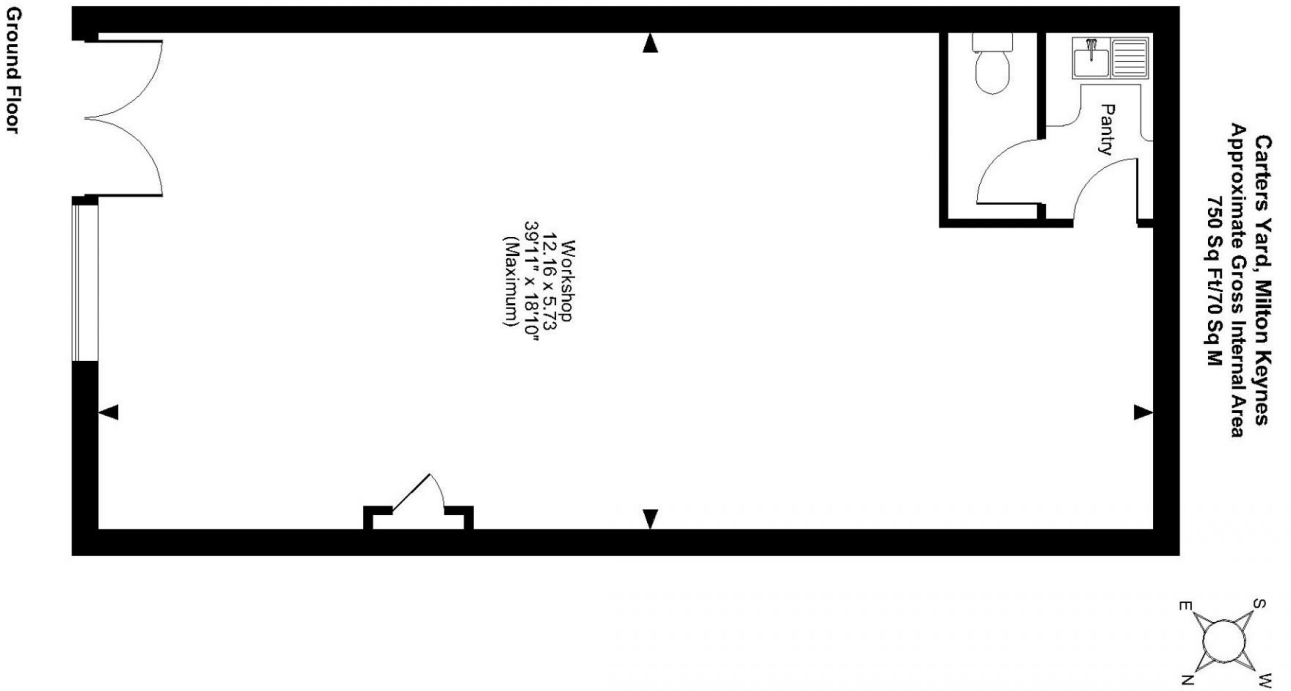

Floor Plans

Unit 21 - 759 sq ft | **Carters Yard**

 Kiln Farm, Milton Keynes, MK11 3HL

enquiries@industrials.co.uk

+440 808 169 7554

 For more info please visit:
unit.info/UIP0300114