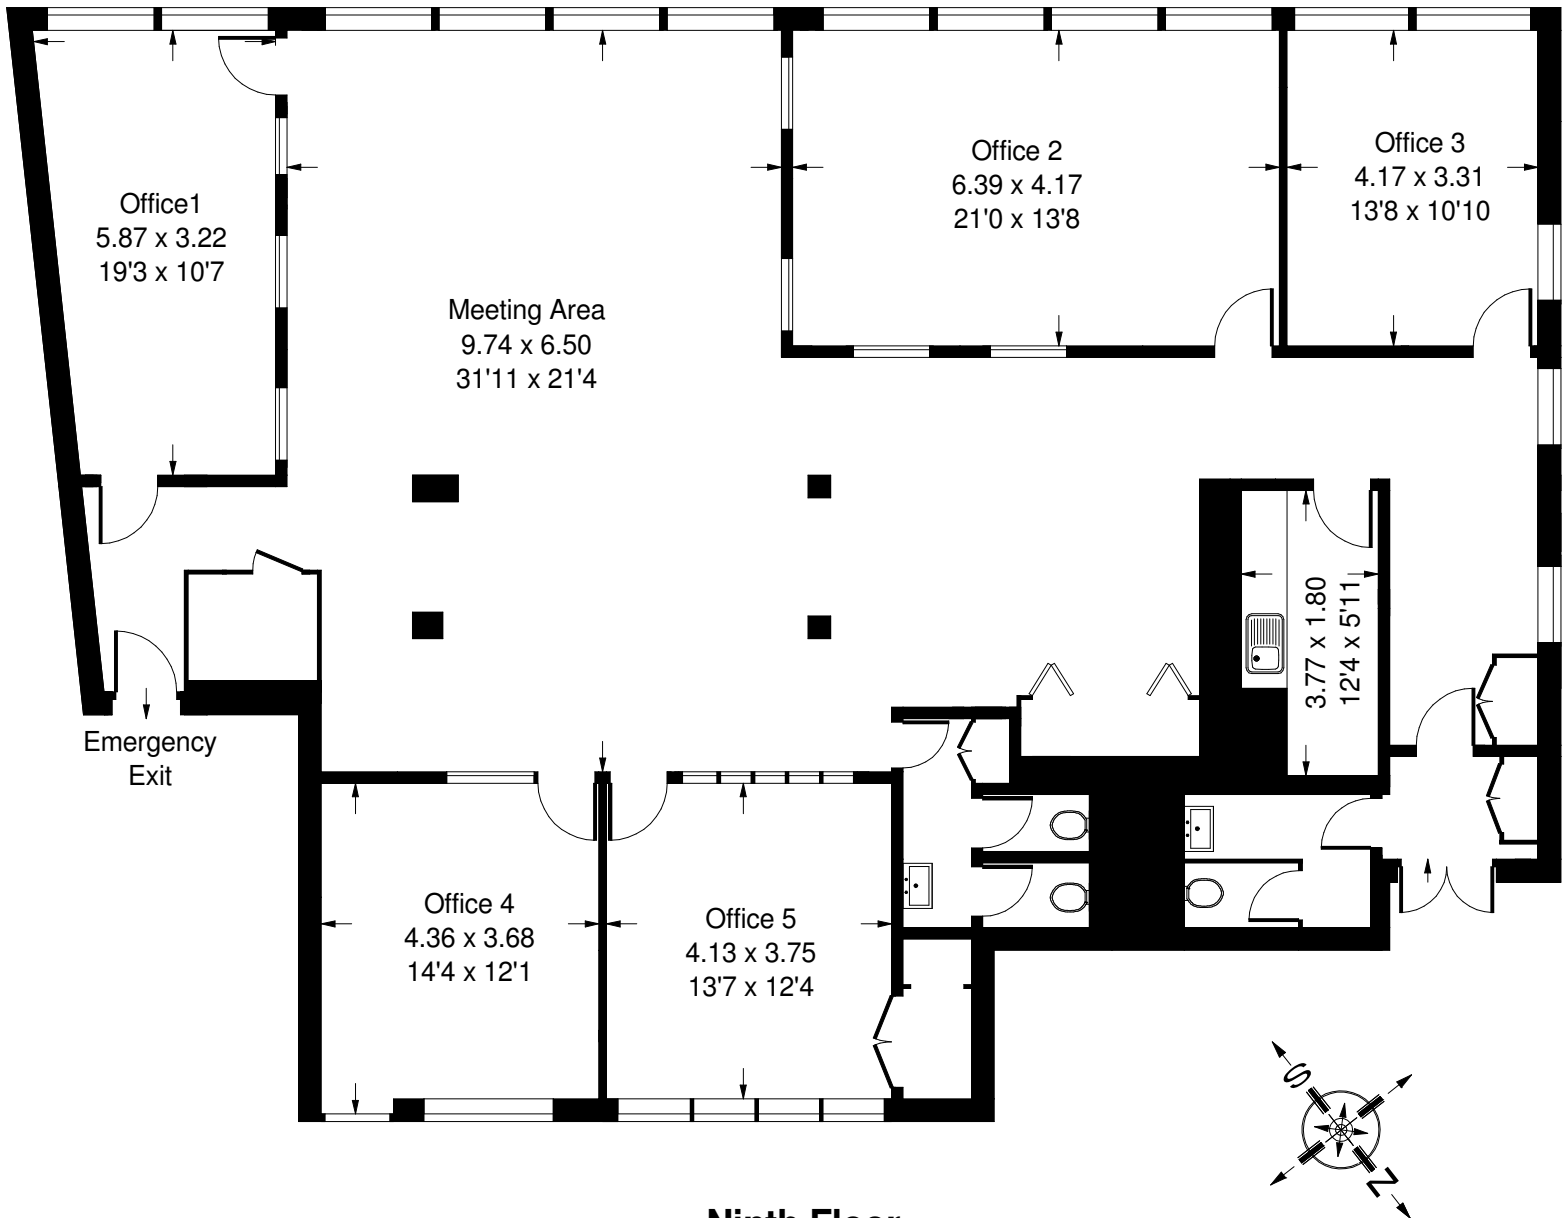

Winchester House, NW1

Approx. Gross Internal Area
234.9 sq m / 2528 sq ft

Ninth Floor

Whilst every attempt has been made to ensure the accuracy of the floor plan, measurements are approximate and not to scale.
No guarantee is given on the total square footage of the property quoted on the plan. Figures given are for guidance.
Plan is for illustration purposes only, not to be used for valuations.