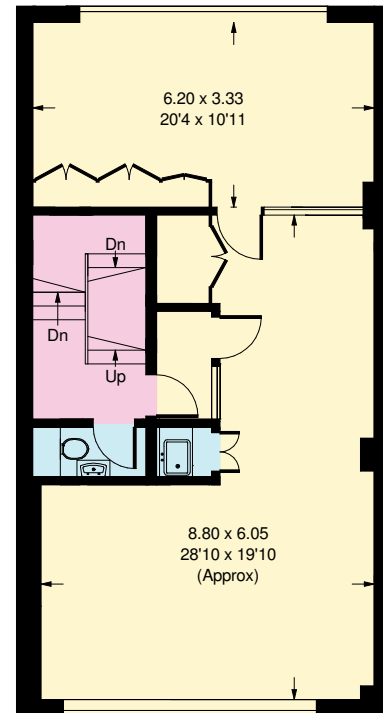

Cambridge Court, W6

Approx. Gross Internal Area
343.2 sq m / 3694 sq ft

Third Floor

Fourth Floor

- Reduced headroom
below 1.5 m / 5'0"

Ground Floor

First Floor

Second Floor