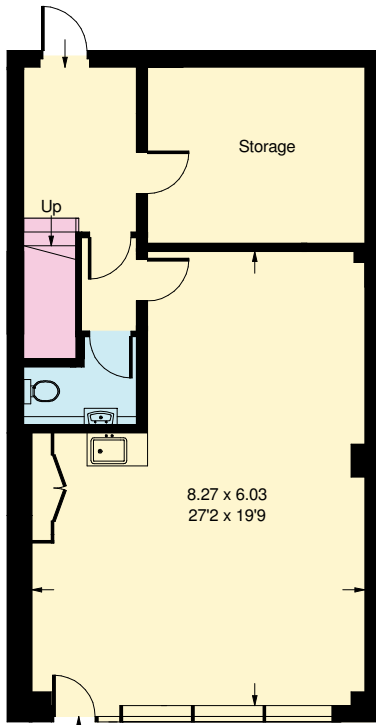

Cambridge Court, W6

Approx. Gross Internal Area
343.2 sq m / 3694 sq ft

Third Floor

Fourth Floor

- Reduced headroom
below 1.5 m / 5'0"

Ground Floor

First Floor

Second Floor