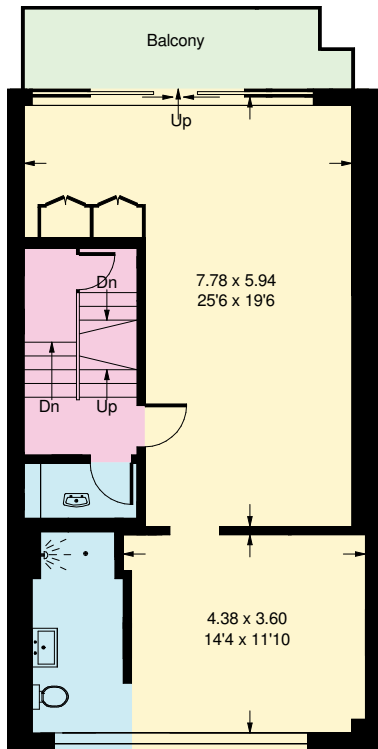

Cambridge Court, W6

Approx. Gross Internal Area
343.2 sq m / 3694 sq ft

Third Floor

Fourth Floor

- Reduced headroom
below 1.5 m / 5'0"

Ground Floor

First Floor

Second Floor