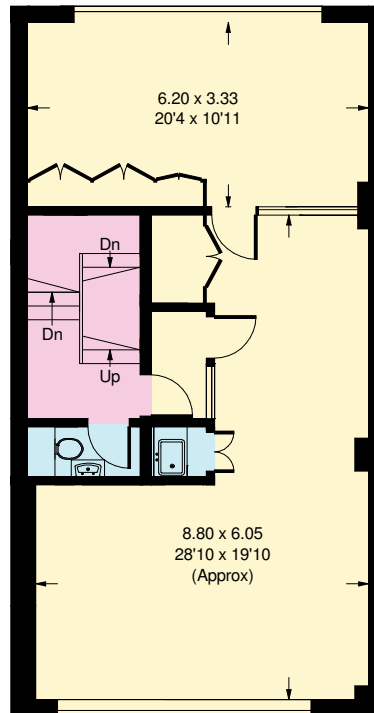

Cambridge Court, W6

Approx. Gross Internal Area
343.2 sq m / 3694 sq ft

Third Floor

Fourth Floor

- Reduced headroom
below 1.5 m / 5'0"

Ground Floor

First Floor

Second Floor