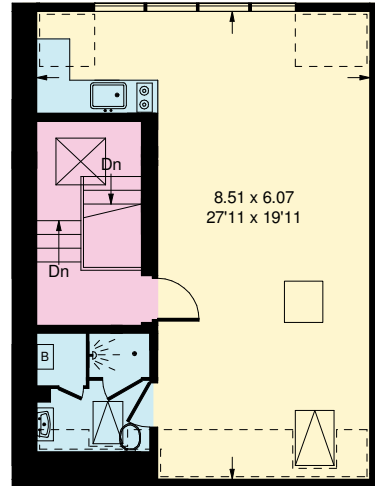

Cambridge Court, W6

Approx. Gross Internal Area
343.2 sq m / 3694 sq ft

Third Floor

Fourth Floor

- Reduced headroom
below 1.5 m / 5'0"

Ground Floor

First Floor

Second Floor