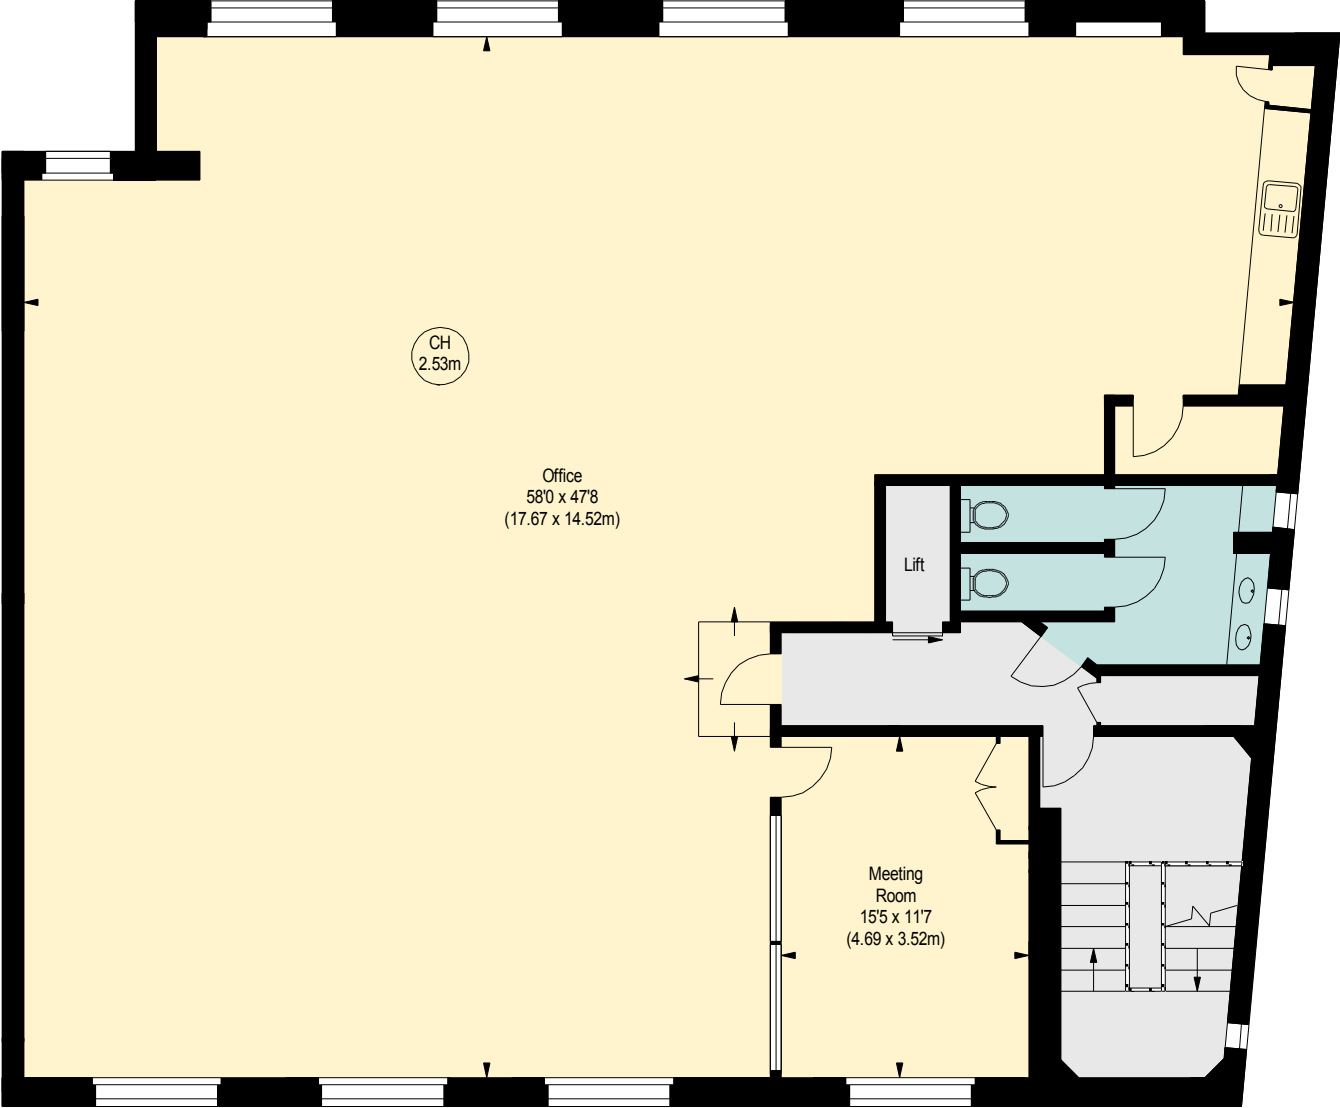

VECTRA HOUSE, TW9

Approximate gross internal area
2668 sq ft / 247.86 sq m

Key :
CH - Ceiling Height

FIRST FLOOR

Although every attempt has been made to ensure accuracy, all measurements are approximate.
This floorplan is for illustrative purposes only and not to scale.
Measured in accordance with RICS Standards.