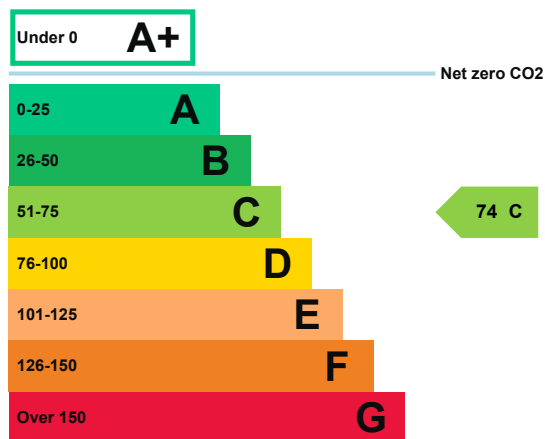

Energy performance certificate (EPC)

Unit 10
Treadaway Technical Centre
Treadaway Hill
LOUDWATER
HP10 9RS

Energy rating

C

Valid until: 11 June 2033

Certificate number: 3969-6003-9255-6159-7521

Property type

Storage or Distribution

Total floor area

288 square metres

Rules on letting this property

Properties can be let if they have an energy rating from A+ to E.

Energy rating and score

This property's current energy rating is C.

Properties get a rating from A+ (best) to G (worst) and a score.

The better the rating and score, the lower your property's carbon emissions are likely to be.

How this property compares to others

Properties similar to this one could have ratings: