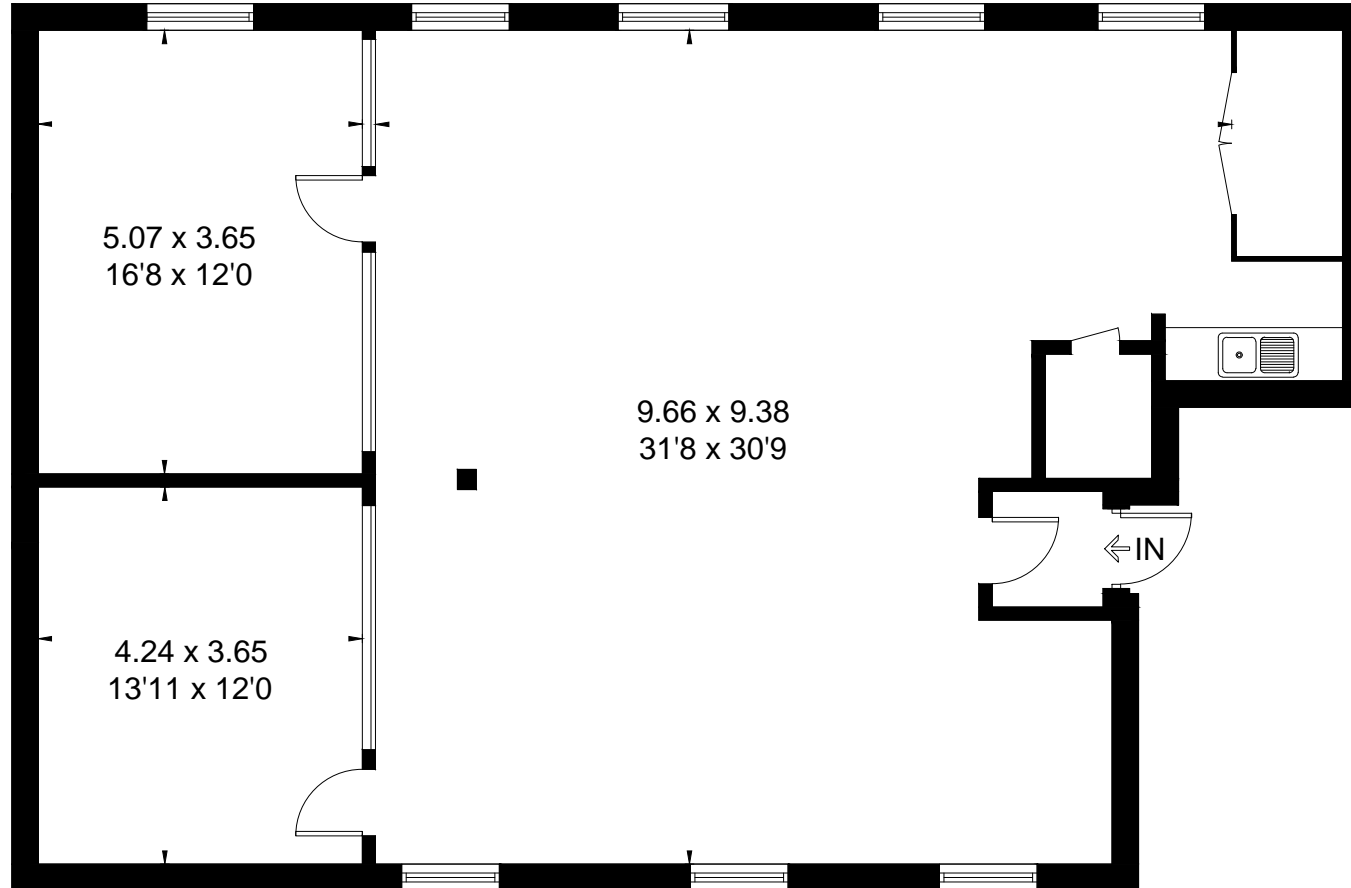

Approximate Area
Highbridge House = 124.4 sq m / 1339 sq ft

Highbridge - First Floor