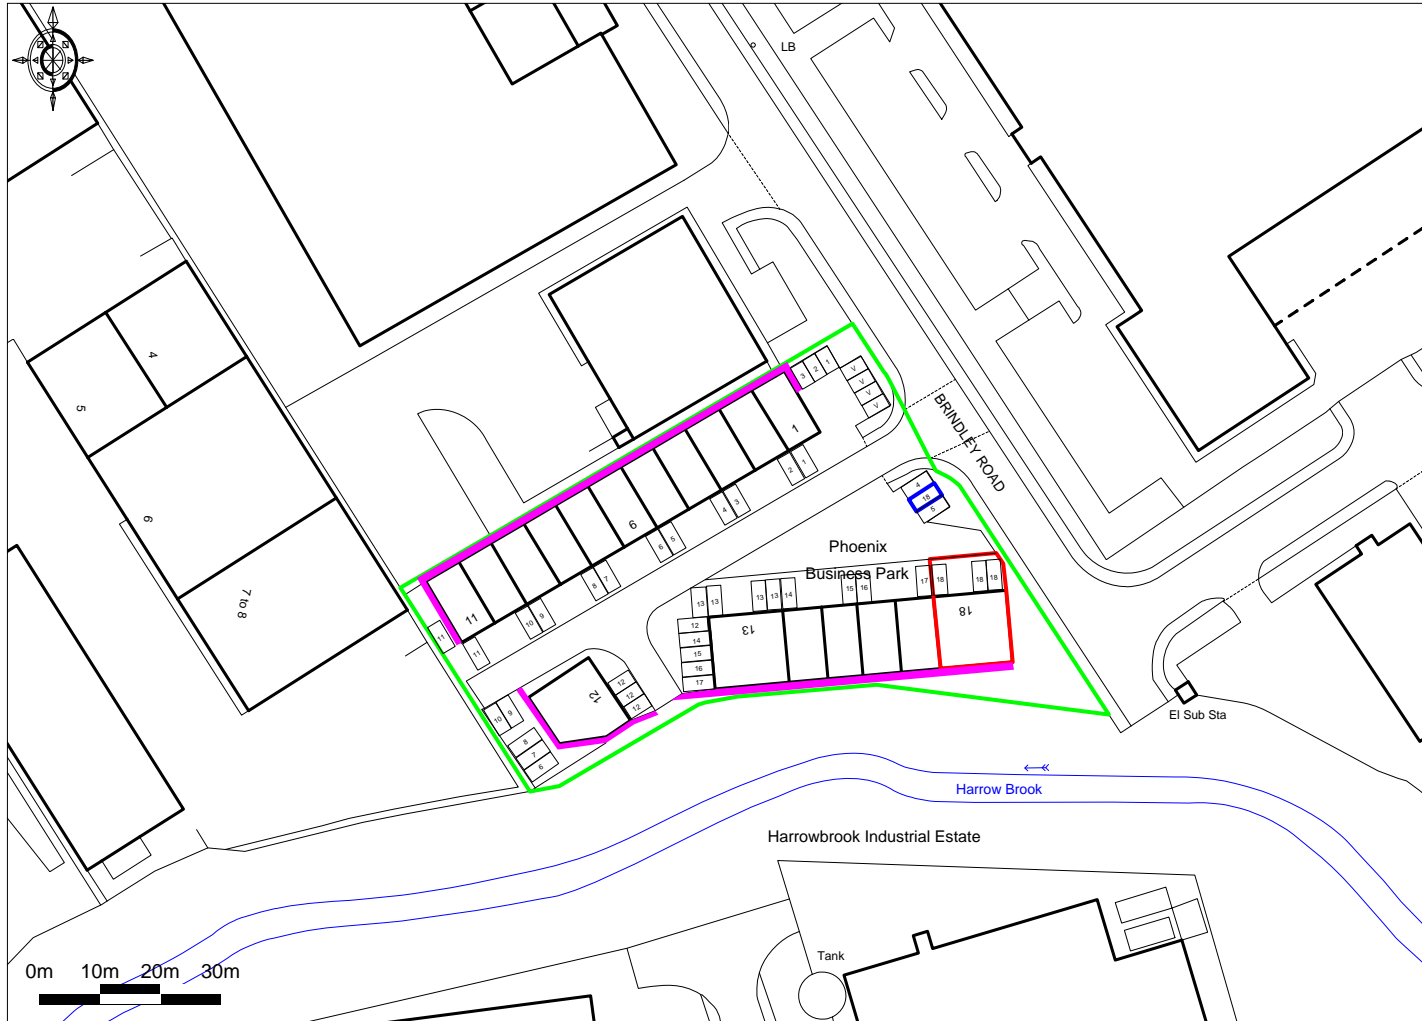

Unit 18
Phoenix Business Park,
Brindley Road, Hinckley,
LE10 3BY

Ordnance Survey © Crown Copyright 2015. All rights reserved. Licence number 100022432. Plotted Scale - 1:1250

Chartered Surveyors
Property Consultants