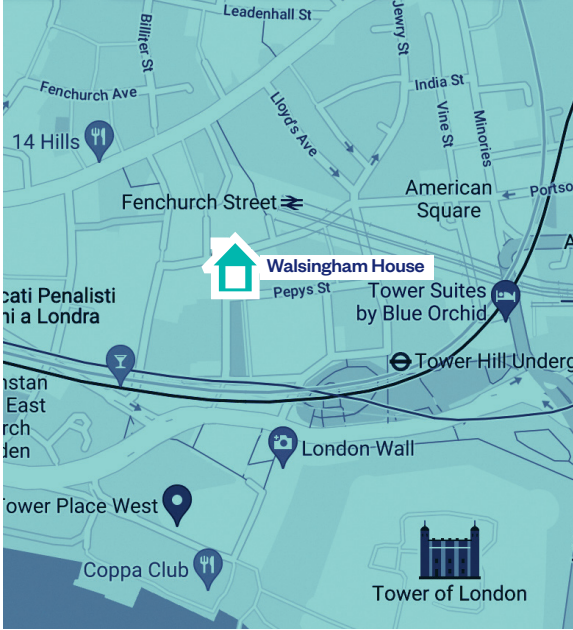

# The Location

The International Chamber of Shipping office is surrounded by restaurants, cafés and high-end hotels as well as historical and modern landmarks such as the Tower of London and The Shard.

-  Fenchurch St (3 min walk)
-  Tower Hill (4 min walk)
-  Aldgate (7 min walk)
-  Bank (9 min walk)
-  Monument (9 min walk)
-  Liverpool St (13 min walk)