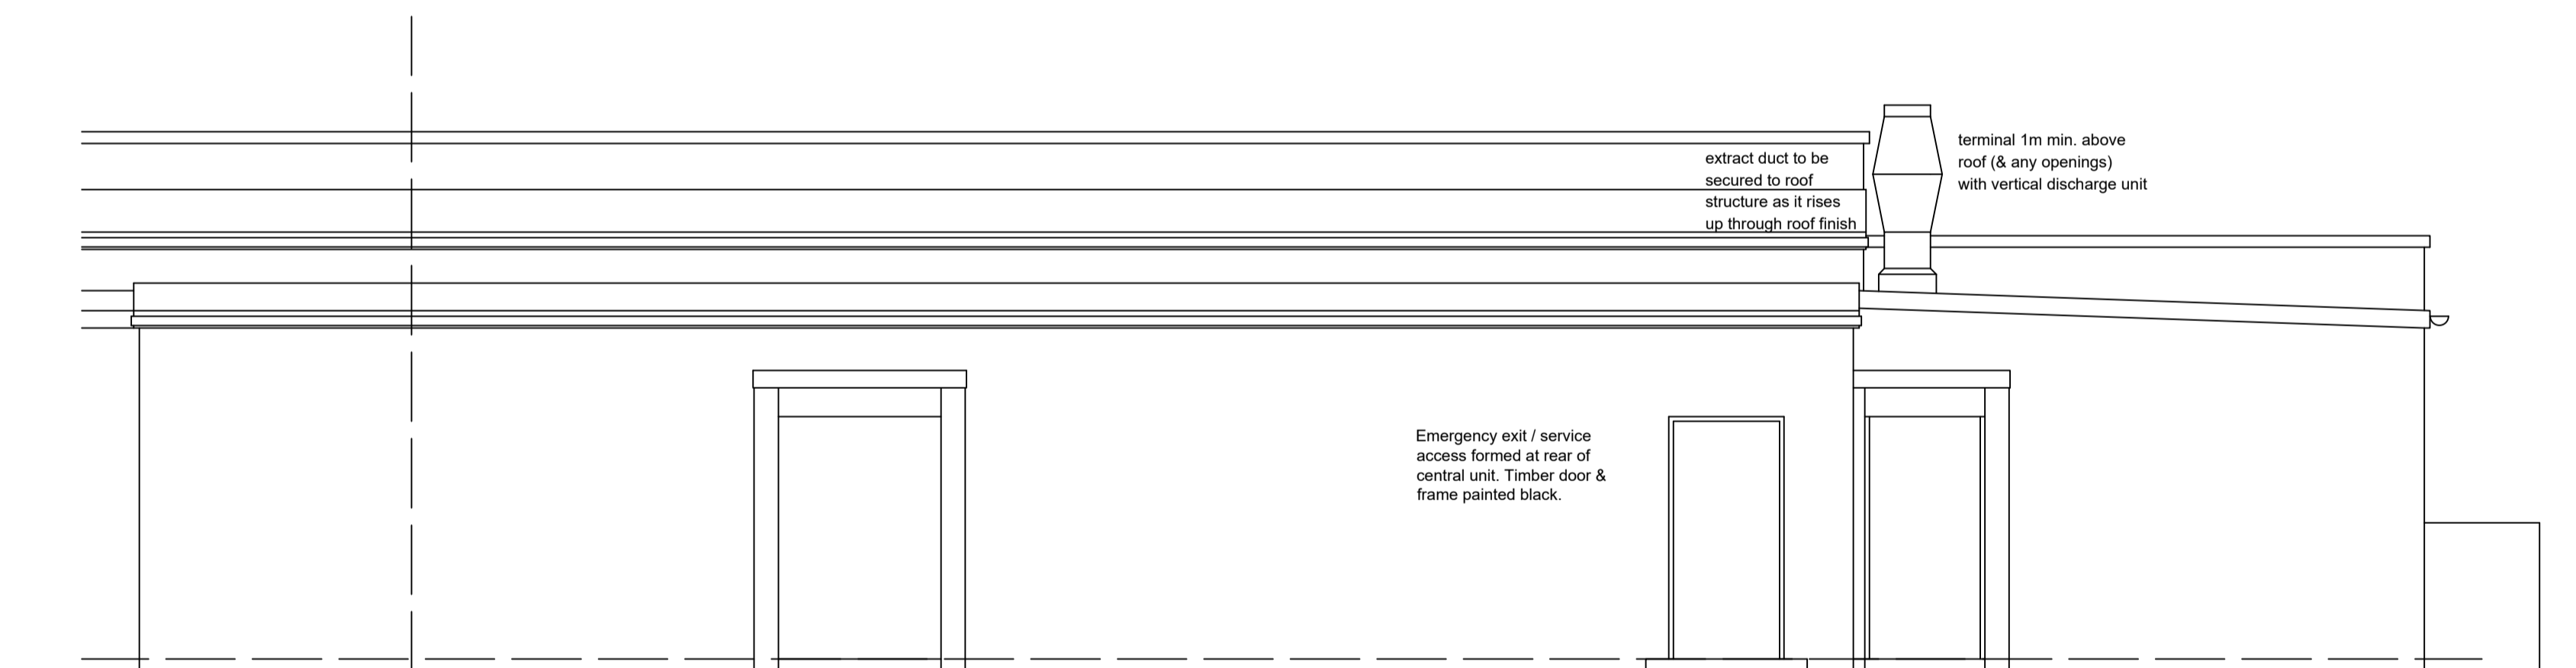

East elevation as proposed

South elevation as proposed

West elevation as proposed

elevation to Pentland Place as proposed

Proposals at
27-29 Pentland Place
Kirkcaldy
KY2 6AG

scale 1:50 (A1)
dwg no. 31050/4