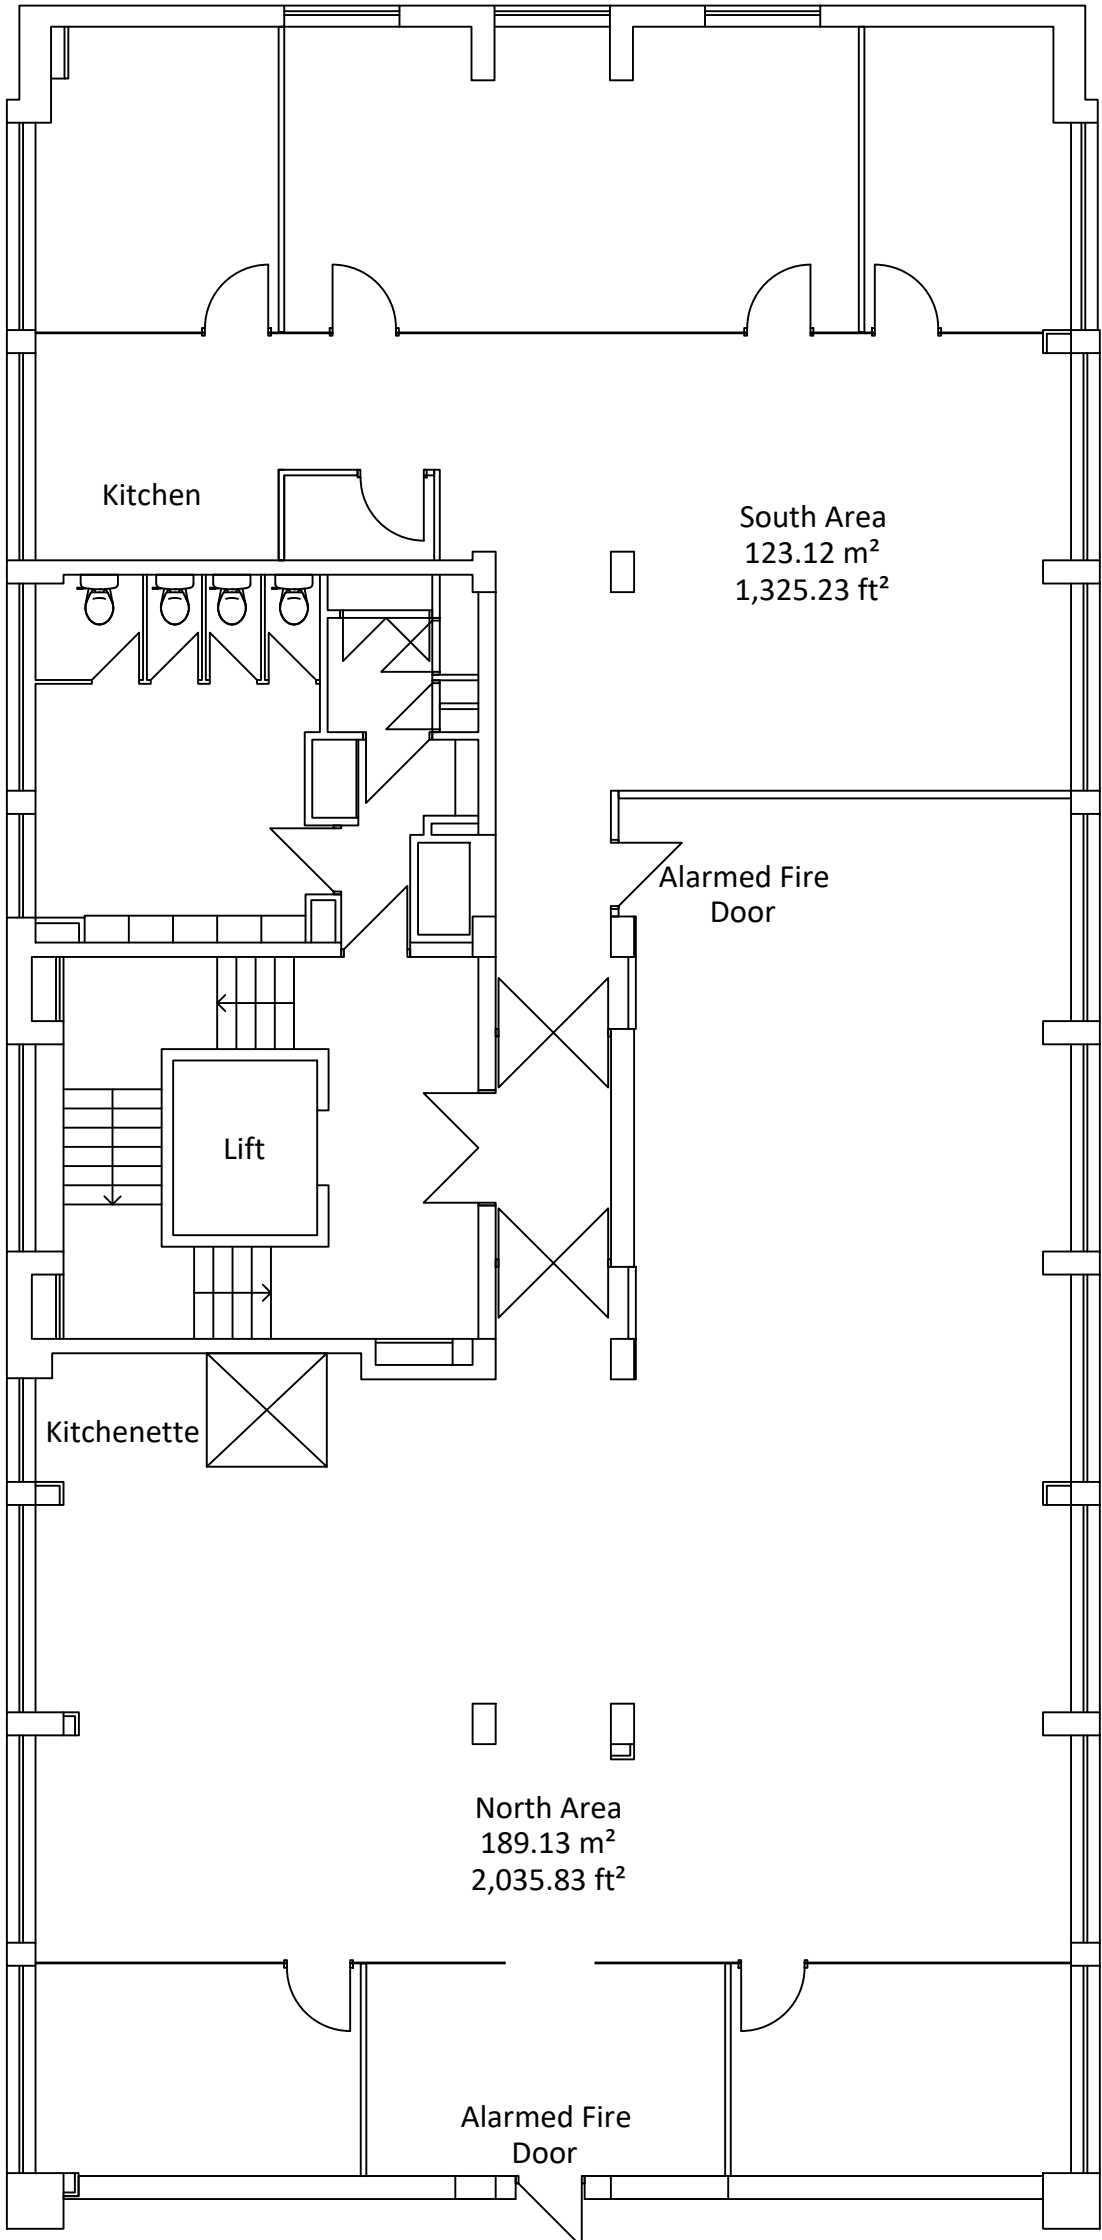

Francis Grove Wing - Option 4

South Area
123.12 m²
1,325.23 ft²

North Area
189.13 m²
2,035.83 ft²