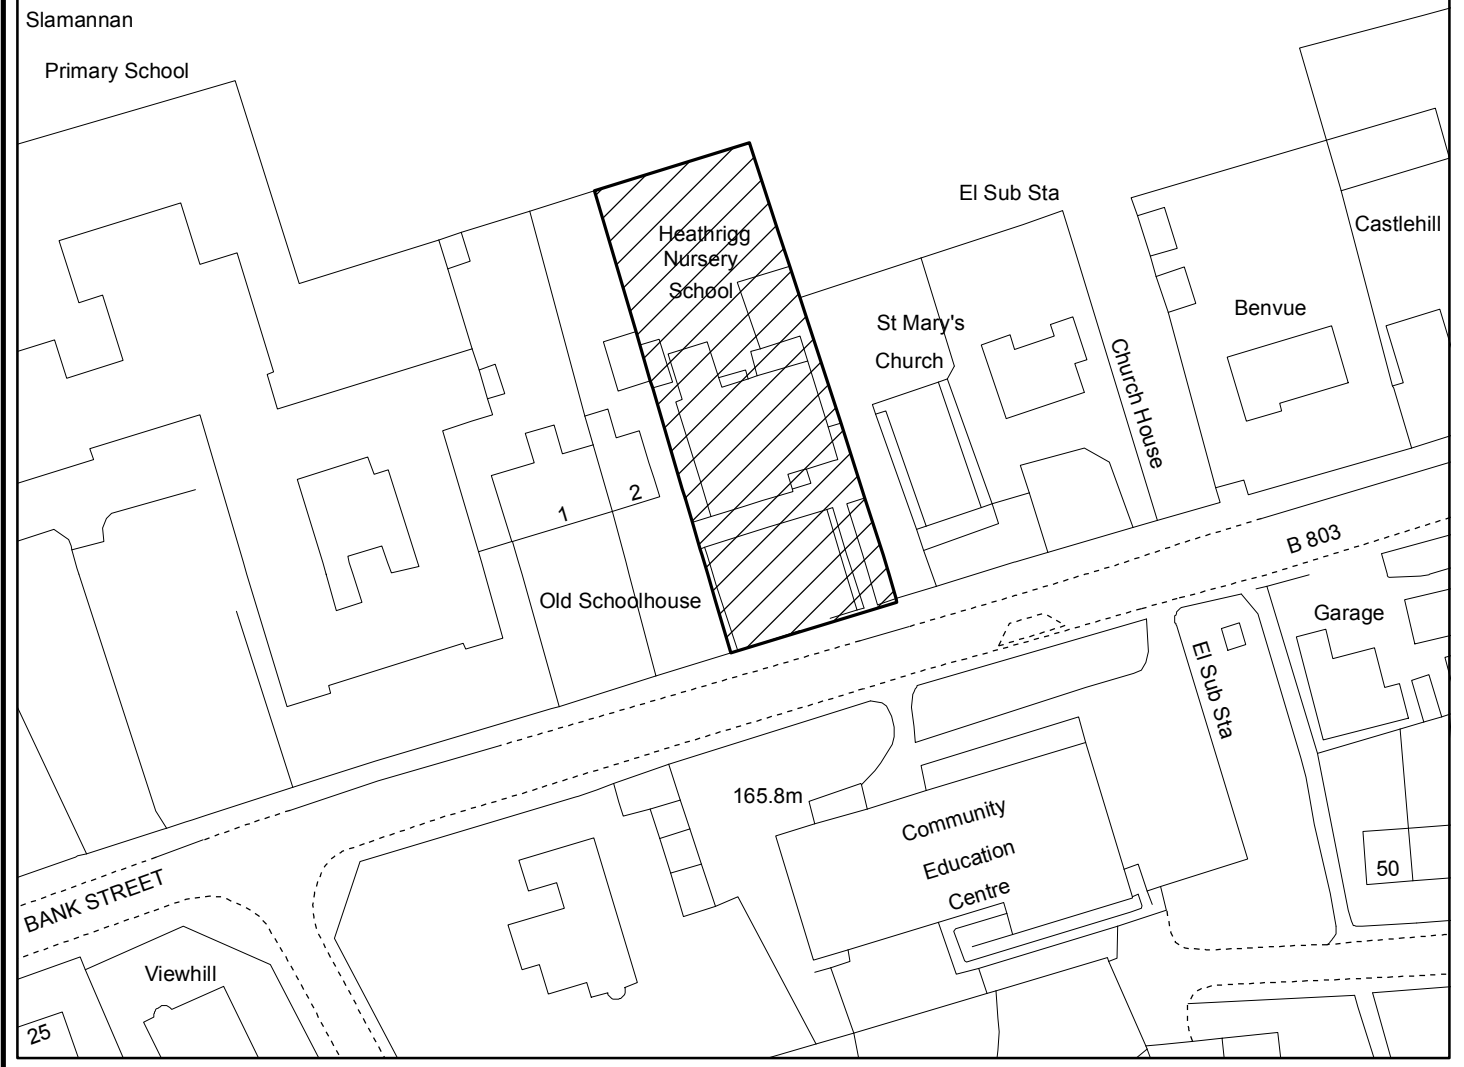

Location Plan

Scale: 1:12,500

 1424 sqm (0.35 acre)

Falkirk Council

Development Services
Abbotsford House, Davids Loan, Bainsford, Falkirk, FK2 7YZ
Telephone: 01324 504950 Fax: 01324 504709

Scale: 1:1,000

Date: 9.11.2017

Subject

Heathrigg Nursery School,
Bank Street, Slamannan

Reproduced by permission of Ordnance Survey on behalf of HMSO. © Crown copyright and database right 2017. All rights reserved.
Ordnance Survey Licence number 100023384