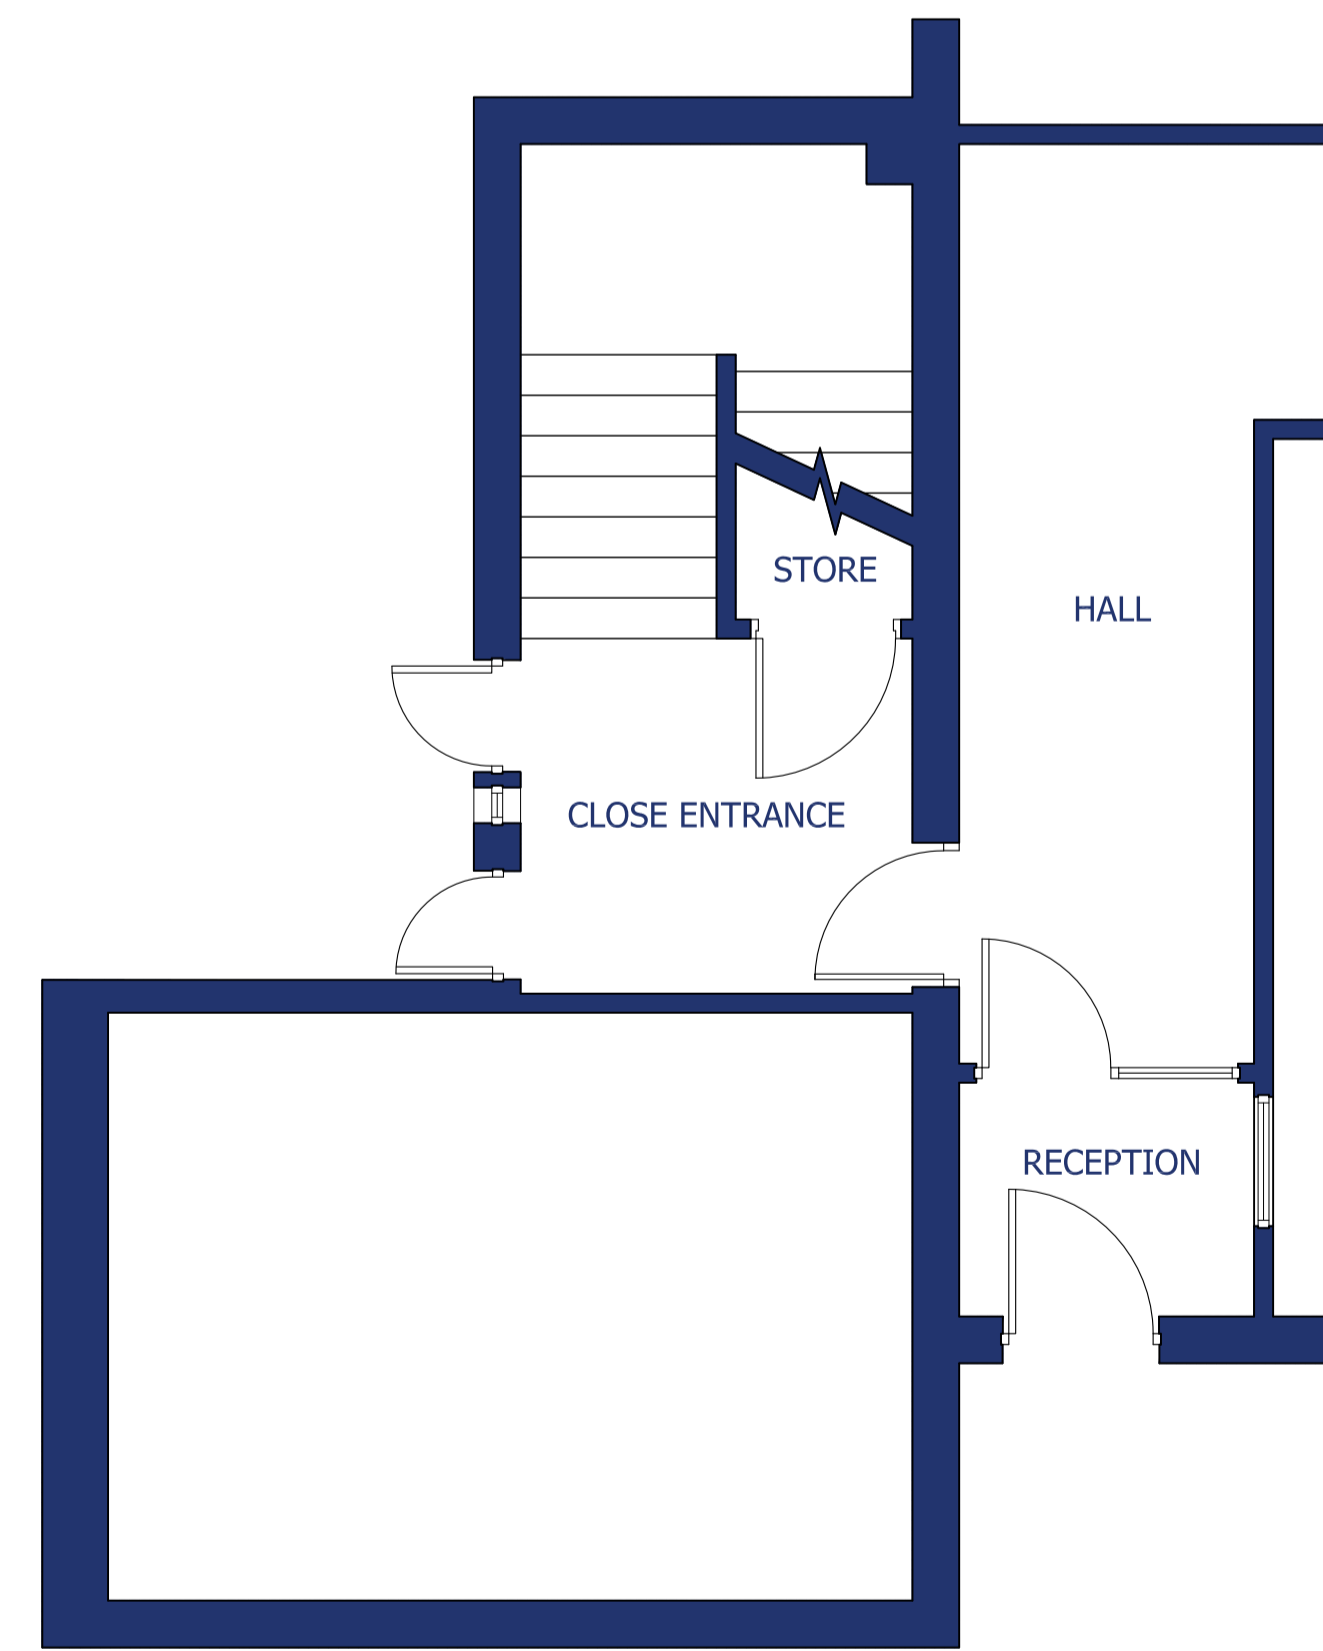

GROUND FLOOR PLAN

Location
5 Tarbet Street,
Gourock

Area	Scale	Size	Date
214 sqm	1:50	A1	27-09-23