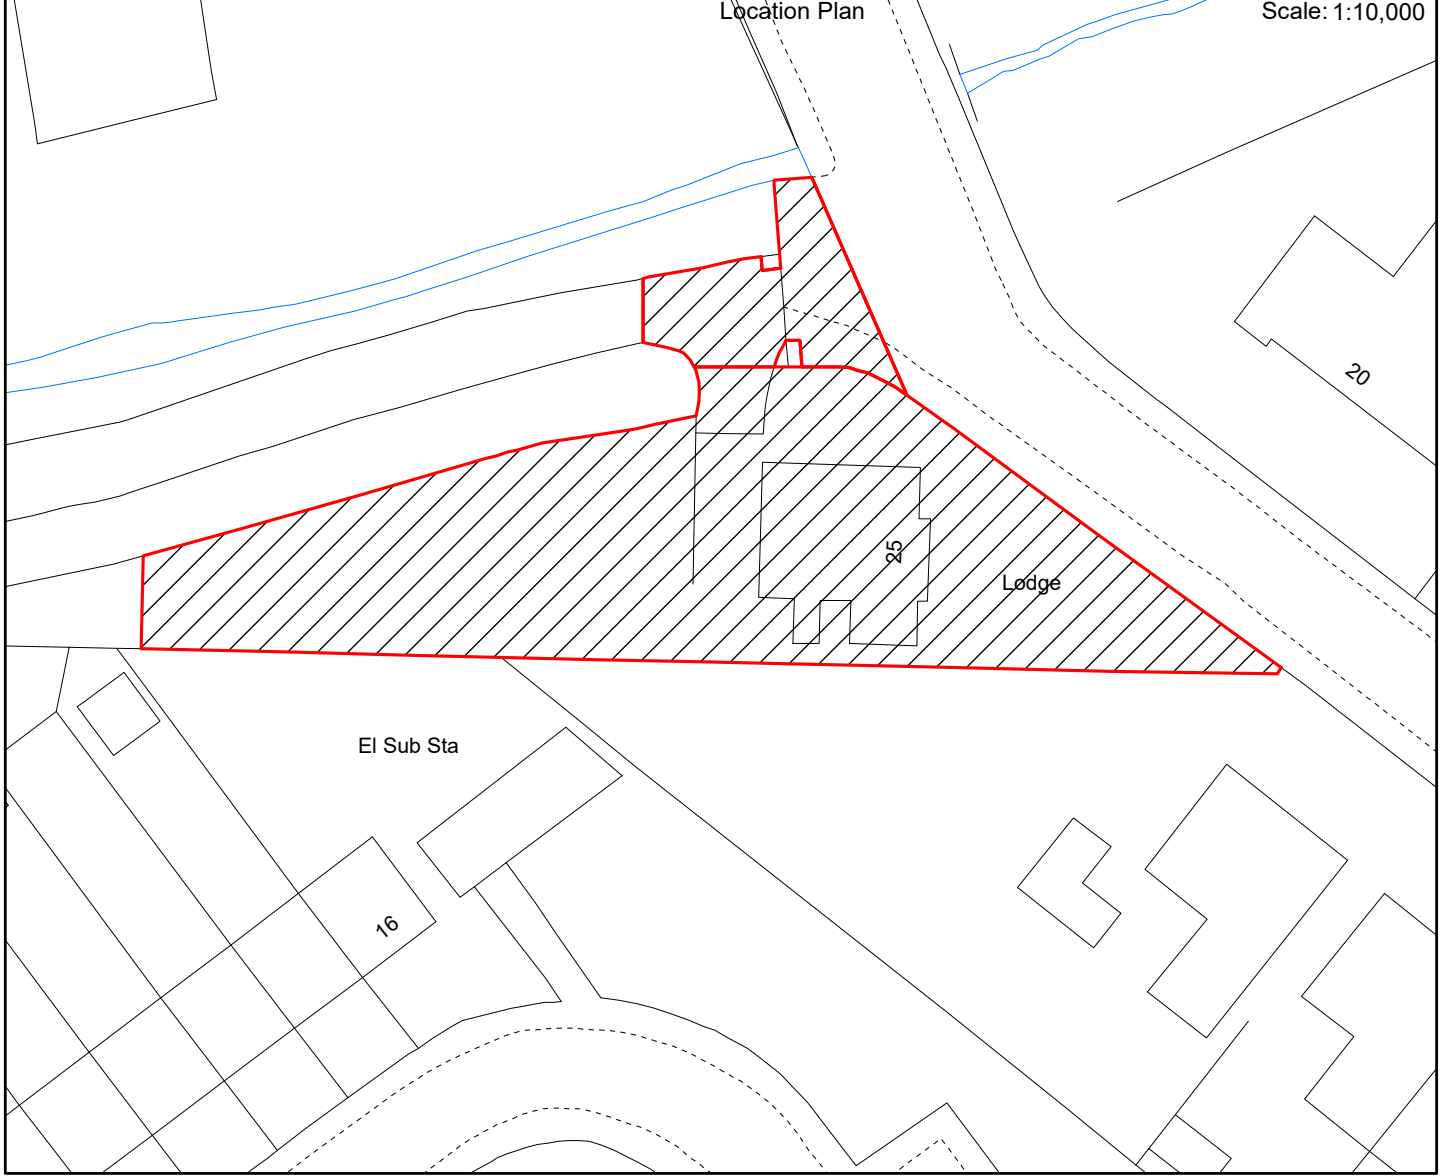

Location Plan

Scale: 1:10,000

 922.54 sqm (0.23 acre) or thereby

Falkirk Council

Place Services  
Falkirk Stadium, 4 Stadium Way, Falkirk, FK2 9EE

Scale: 1:500

Date: 21.9.2023

Subject

Larbert Cemetery Lodge, 25 Muirhead Road, Larbert

© Crown copyright and database rights 2023 Ordnance Survey 0000851917. You are permitted to use this data solely to enable you to respond to, or interact with, the organisation that provided you with the data. You are not permitted to copy, sub-licence, distribute or sell any of this data to third parties in any form.