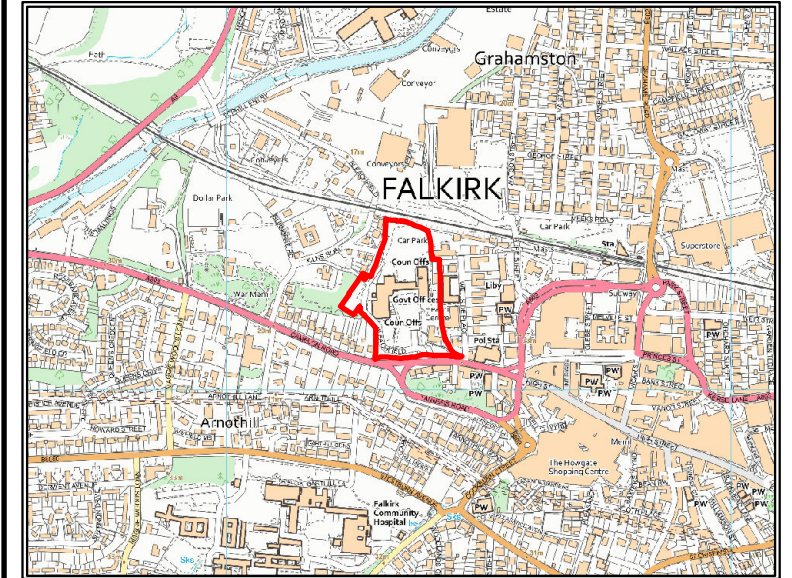

# Falkirk Council

LOCATION PLAN

scale: 1:15,000

Subject:

**Municipal Buildings, West Bridge Street, Falkirk**

Area: 36,552 sqm (9 acres) or thereby.

Scale:  
1:1,250

Plan No:  
3161