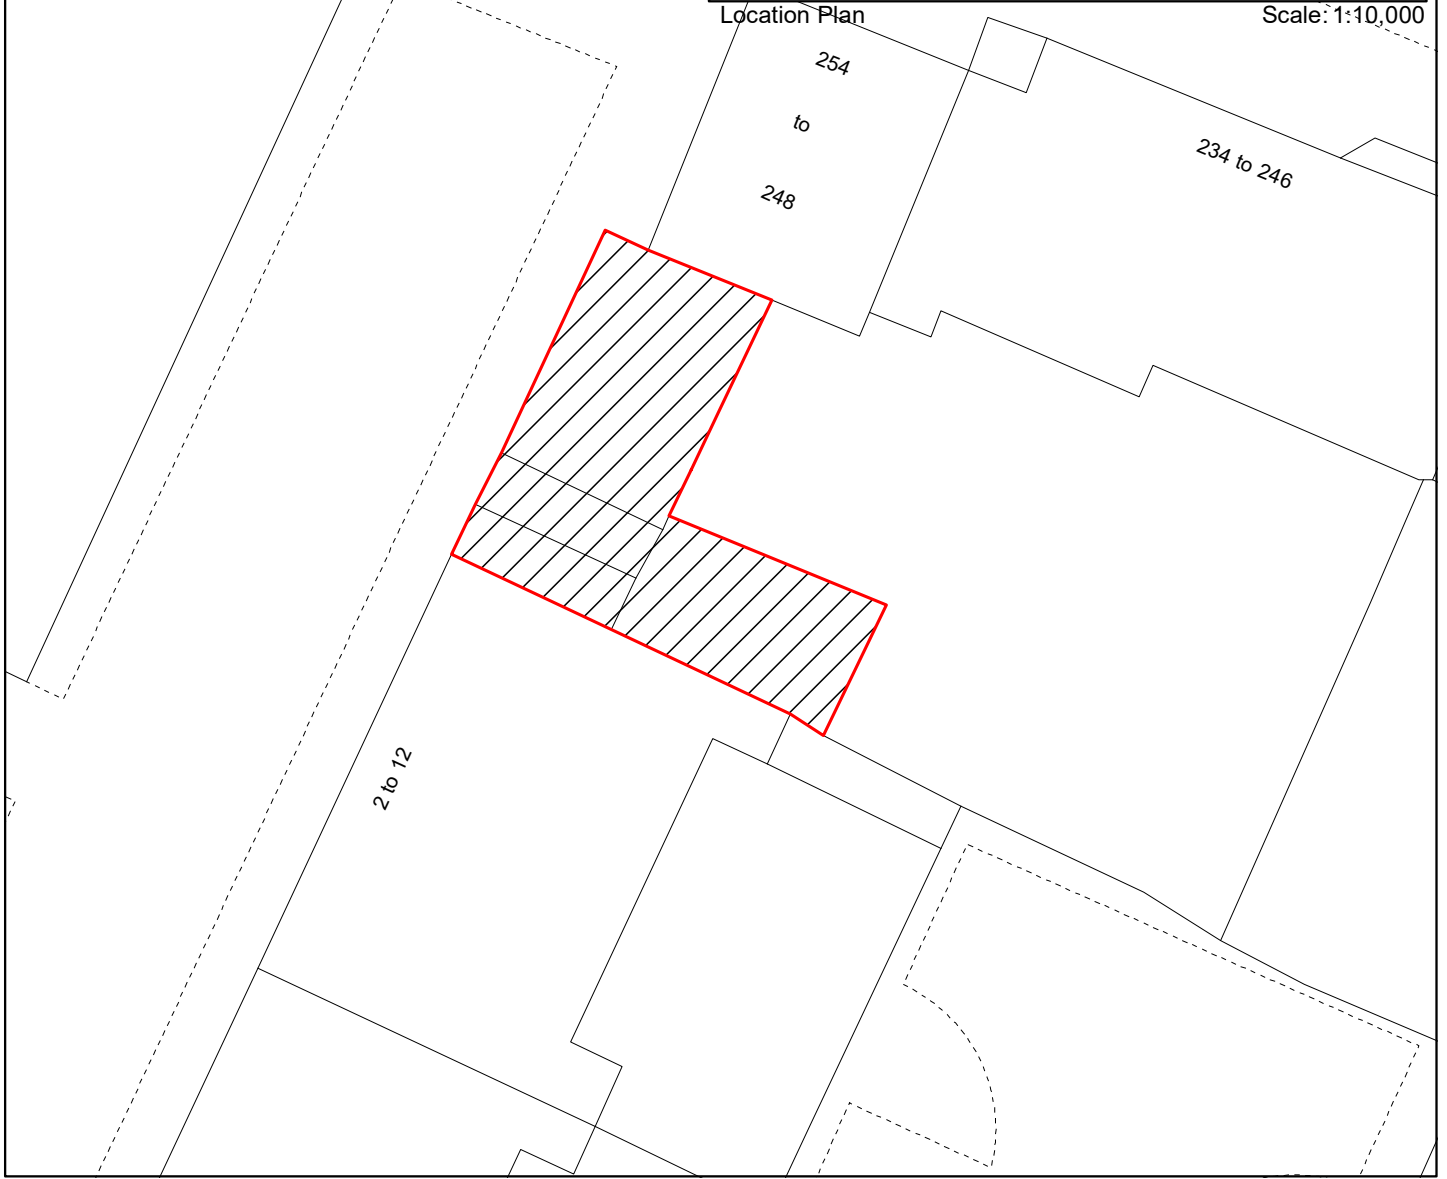

Location Plan

Scale: 1:10,000

 105.28 sqm or thereby

Falkirk Council

Place Services
Falkirk Stadium, 4 Stadium Way, Falkirk, FK2 9EE

Scale: 1:250

Date: 12.1.2024

Subject

Store, The Hedges, Camelon

© Crown copyright and database rights 2024 Ordnance Survey 0000851917. You are permitted to use this data solely to enable you to respond to, or interact with, the organisation that provided you with the data. You are not permitted to copy, sub-licence, distribute or sell any of this data to third parties in any form.