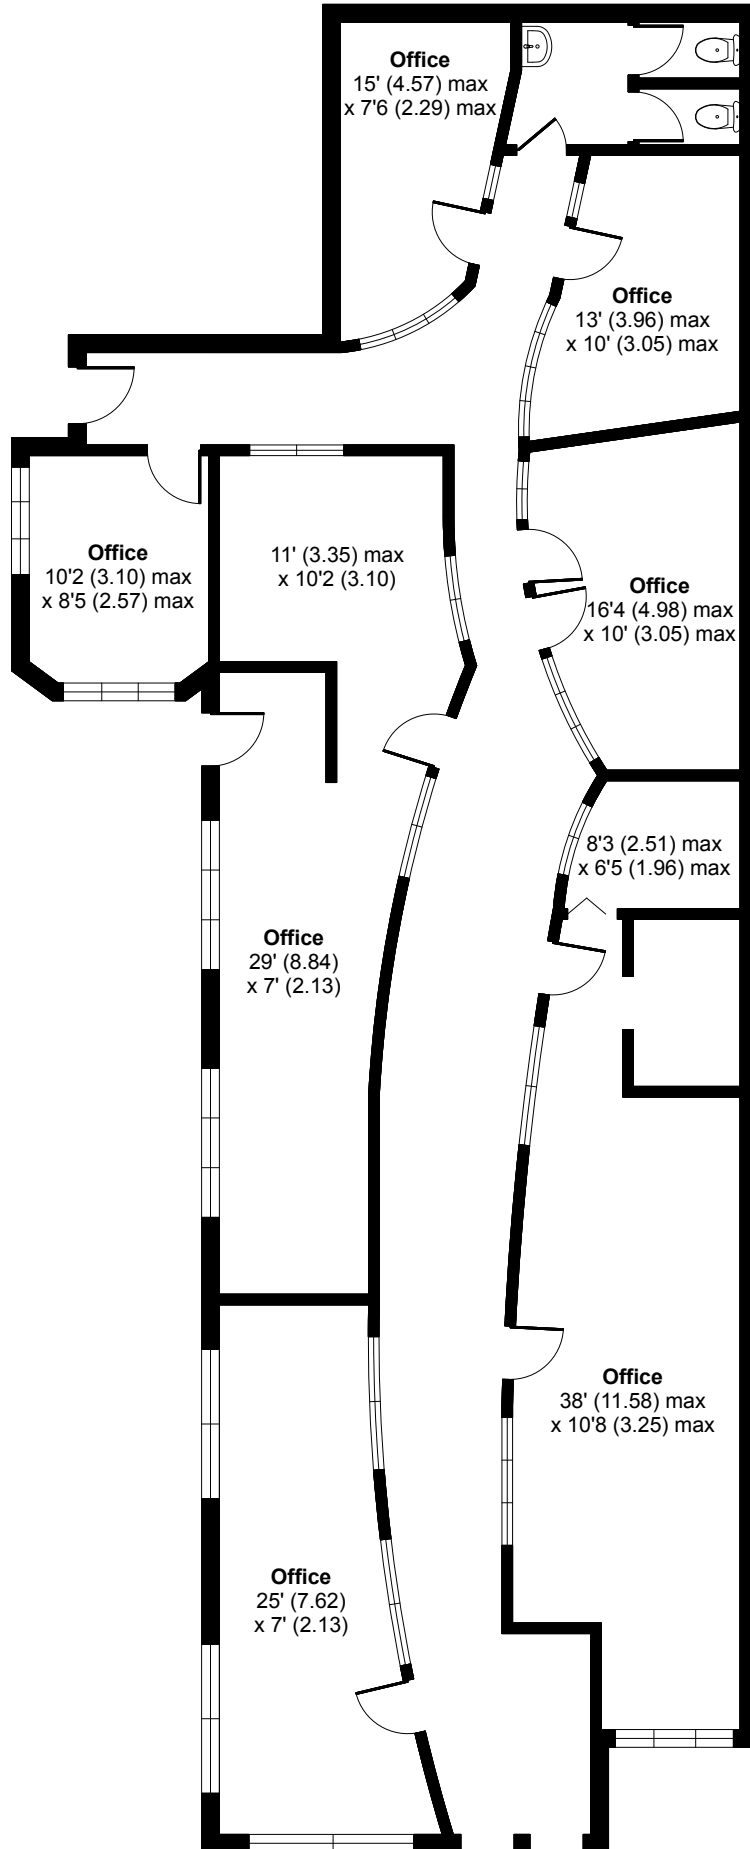

Uxbridge Road, Hatch End, HA5

Approximate Area = 2077 sq ft / 193 sq m

For identification only - Not to scale

GROUND FLOOR