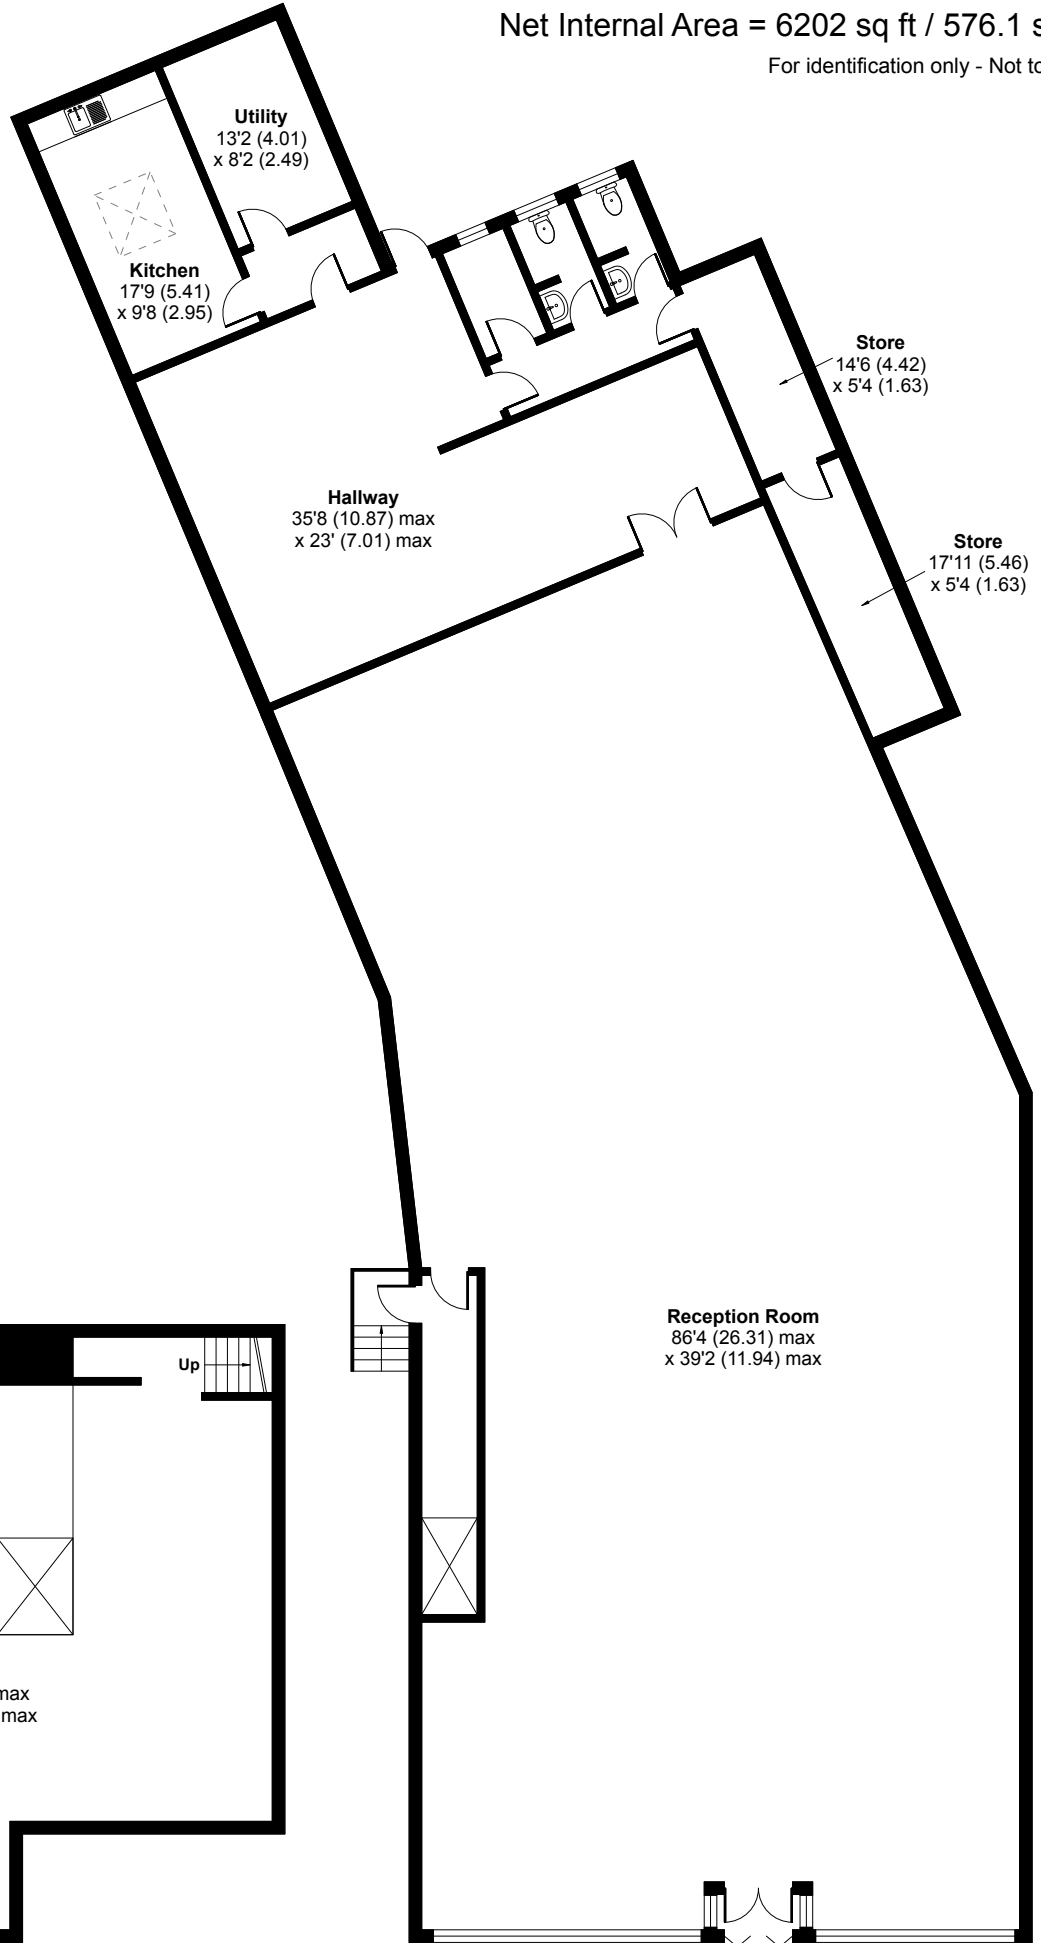

# The Parade, High Street, Watford, WD17

Net Internal Area = 6202 sq ft / 576.1 sq m

For identification only - Not to scale

**BASEMENT**

**GROUND FLOOR**