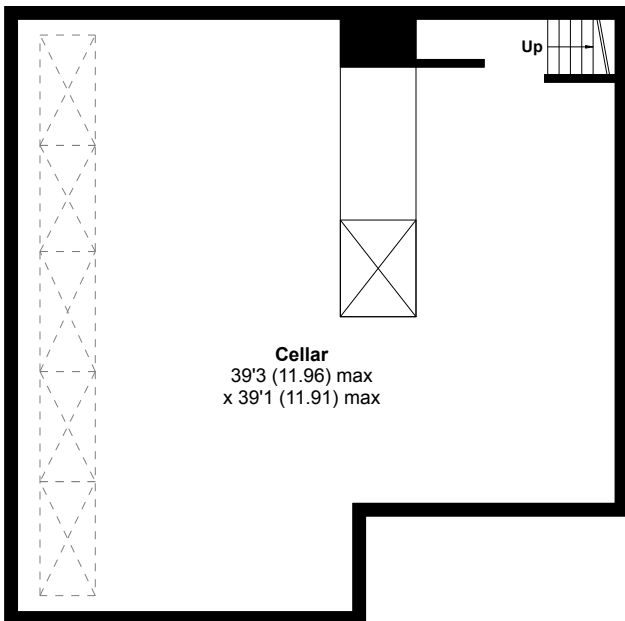

# The Parade, High Street, Watford, WD17

Net Internal Area = 6202 sq ft / 576.1 sq m

For identification only - Not to scale

**BASEMENT**

**GROUND FLOOR**