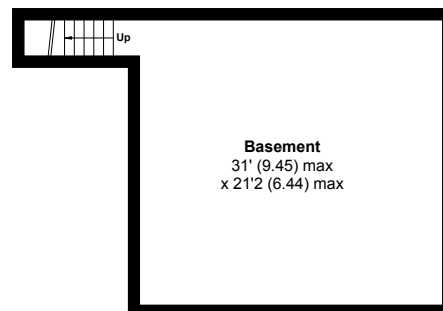

# Uxbridge Road, Hayes, UB4

Net Internal Area = 4755 sq ft / 441.7 sq m

For identification only - Not to scale

**BASEMENT**