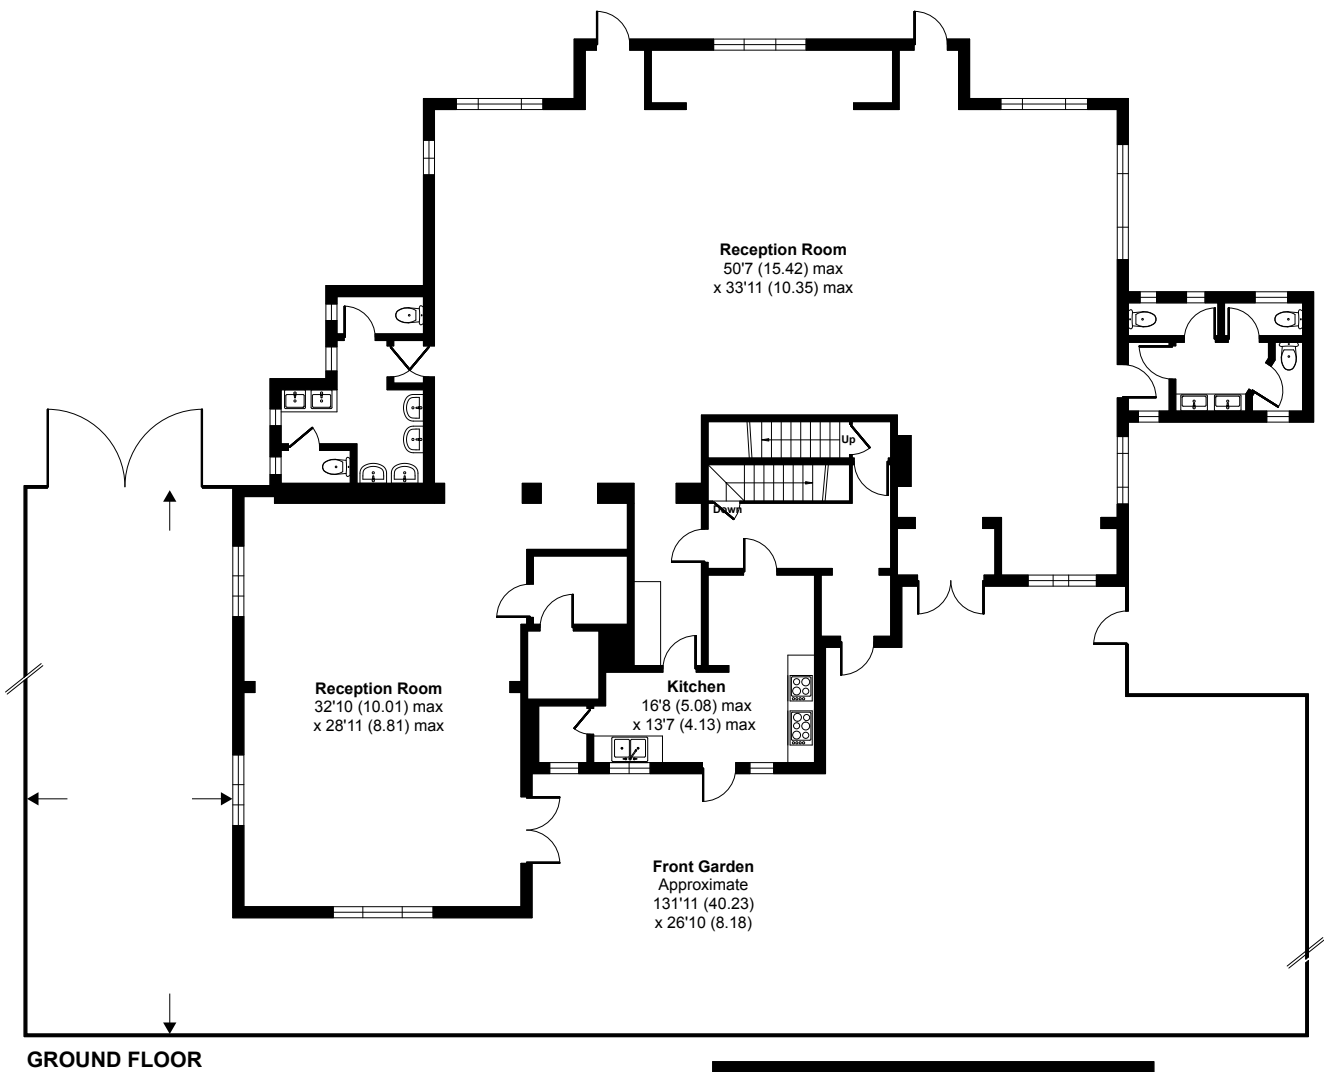

# Uxbridge Road, Hayes, UB4

Net Internal Area = 4755 sq ft / 441.7 sq m

For identification only - Not to scale

**BASEMENT**