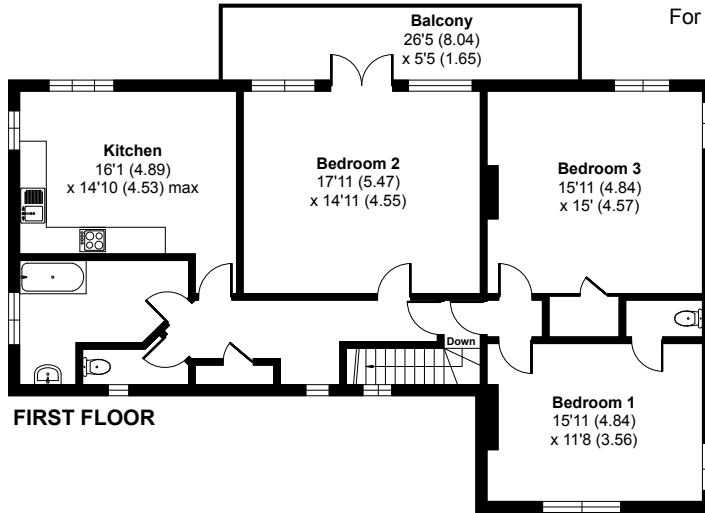

# Uxbridge Road, Hayes, UB4

Net Internal Area = 4755 sq ft / 441.7 sq m

For identification only - Not to scale

**BASEMENT**