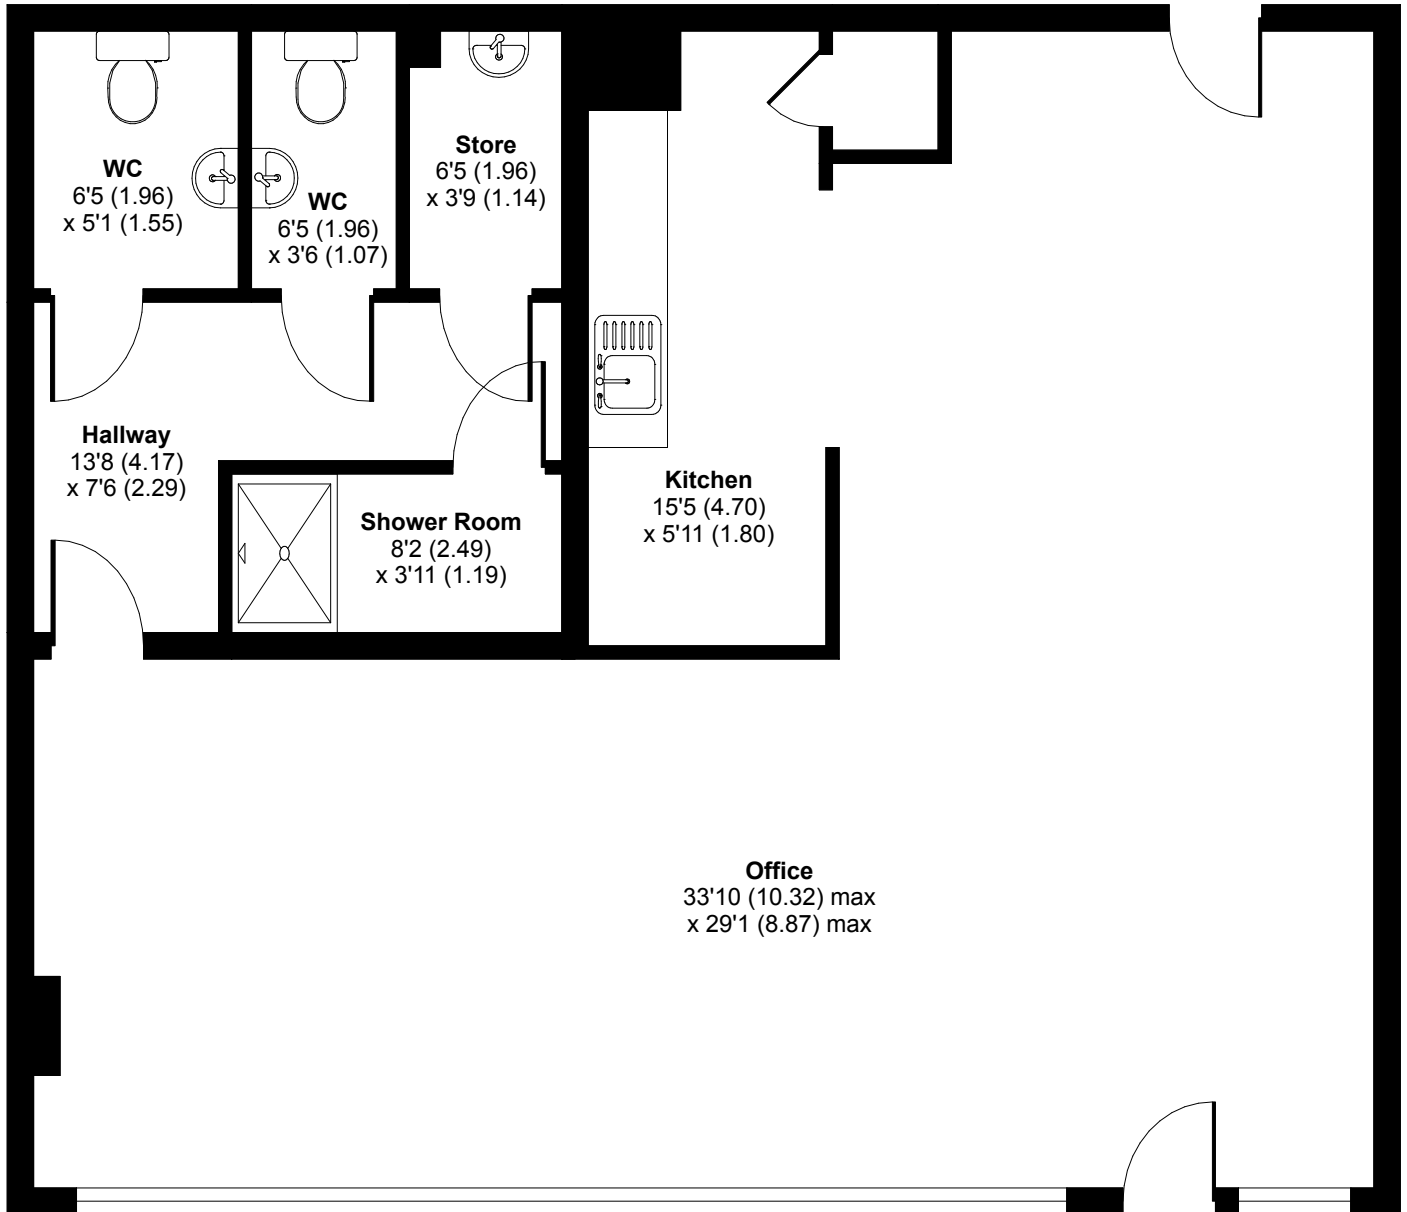

Heritage Lane, NW6

Gross Internal Area = 987 sq ft / 91.7 sq m

For identification only - Not to scale

GROUND FLOOR