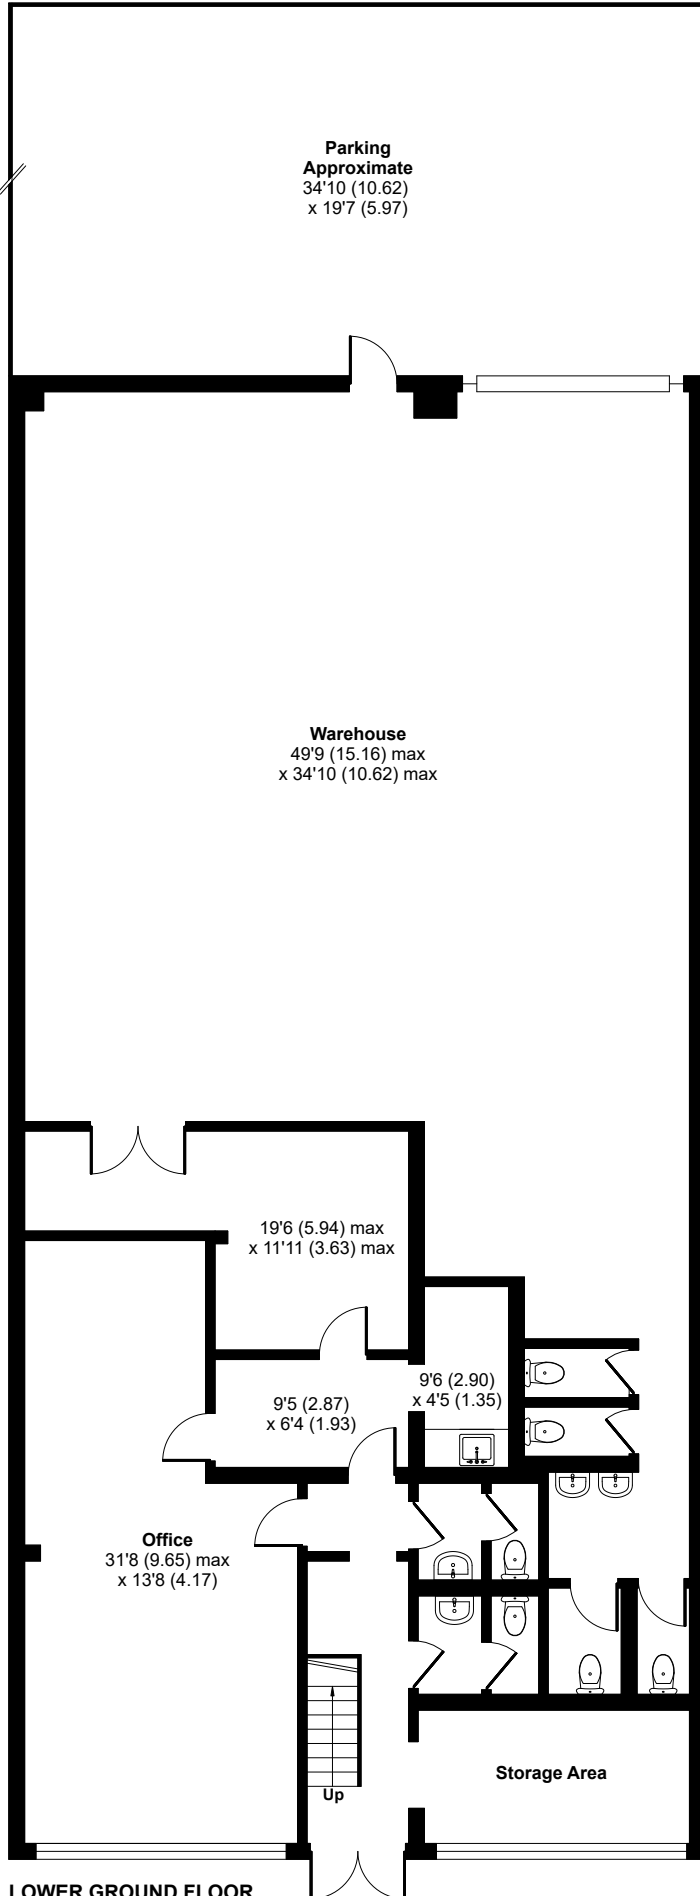

The Hawthorn Centre, Elmgrove Road, Harrow, HA1

Approximate Area = 5237 sq ft / 486.5 sq m (excludes void)

For identification only - Not to scale

LOWER GROUND FLOOR

GROUND FLOOR