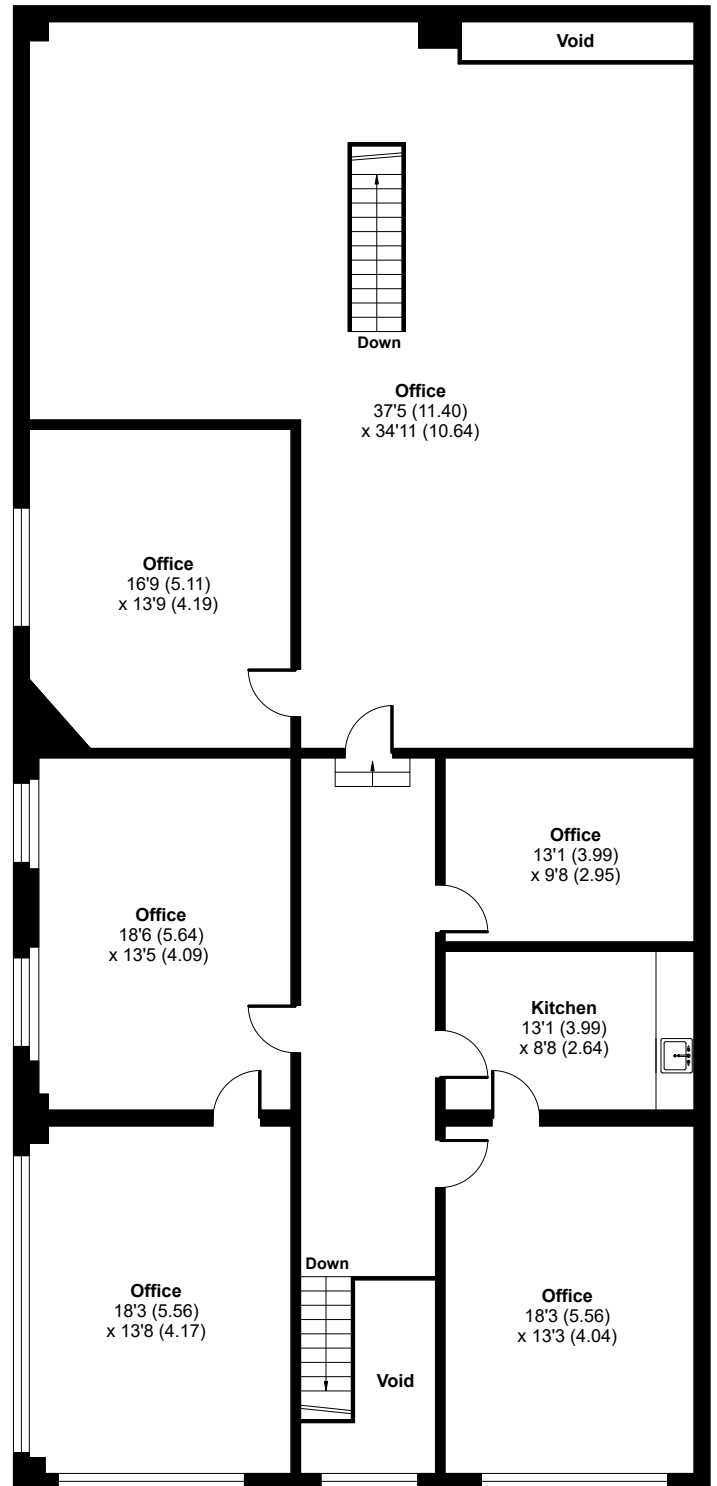

The Hawthorn Centre, Elmgrove Road, Harrow, HA1

Approximate Area = 5237 sq ft / 486.5 sq m (excludes void)

For identification only - Not to scale

LOWER GROUND FLOOR

GROUND FLOOR