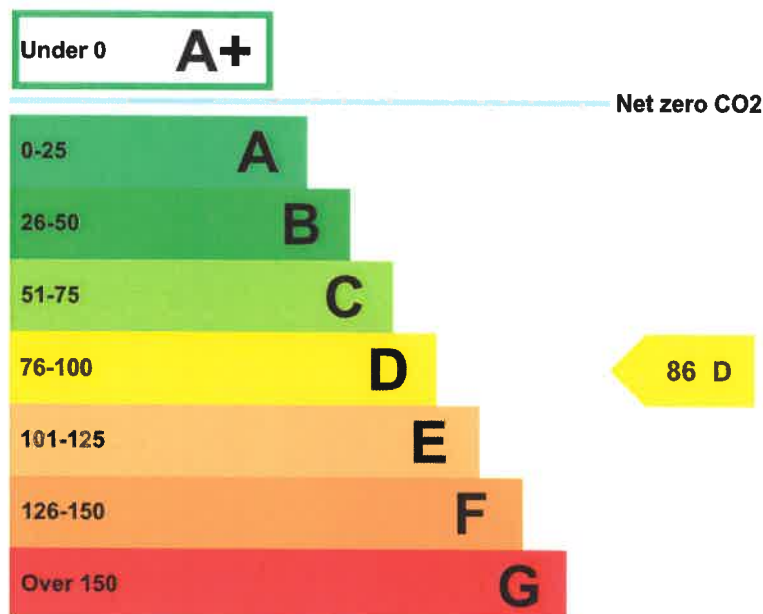

Energy rating and score

This property's energy rating is E.

Properties get a rating from A+ (best) to G (worst) and a score.

The better the rating and score, the lower your property's carbon emissions are likely to be.

How this property compares to others

Properties similar to this one could have ratings:

Energy performance certificate (EPC)

Unit 8 Jenton Road LEAMINGTON SPA CV31 1XS	Energy rating D	Valid until: 25 August 2024
		Certificate number: 0070-0834-5889-4728-3006
Property type	B1 Offices and Workshop businesses	
Total floor area	424 square metres	

Energy rating and score

This property's energy rating is D.

Properties get a rating from A+ (best) to G (worst) and a score.

The better the rating and score, the lower your property's carbon emissions are likely to be.