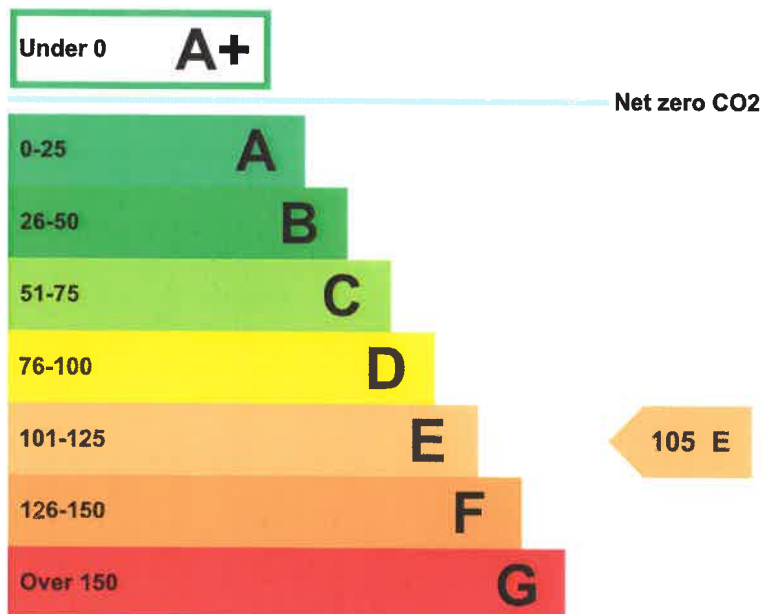

Energy performance certificate (EPC)

Unit 7e Jenton Road LEAMINGTON SPA CV31 1XS	Energy rating E	Valid until: 25 August 2024
		Certificate number: 0280-4932-0374-4060-1074

Property type	B2 to B7 General Industrial and Special Industrial Groups
Total floor area	369 square metres

Rules on letting this property

Properties can be let if they have an energy rating from A+ to E.

You can read [guidance for landlords on the regulations and exemptions \(https://www.gov.uk/government/publications/non-domestic-private-rented-property-minimum-energy-efficiency-standard-landlord-guidance\)](https://www.gov.uk/government/publications/non-domestic-private-rented-property-minimum-energy-efficiency-standard-landlord-guidance).

Energy rating and score

This property's energy rating is E.

Properties get a rating from A+ (best) to G (worst) and a score.

The better the rating and score, the lower your property's carbon emissions are likely to be.

Energy rating and score

This property's energy rating is D.

Properties get a rating from A+ (best) to G (worst) and a score.

The better the rating and score, the lower your property's carbon emissions are likely to be.