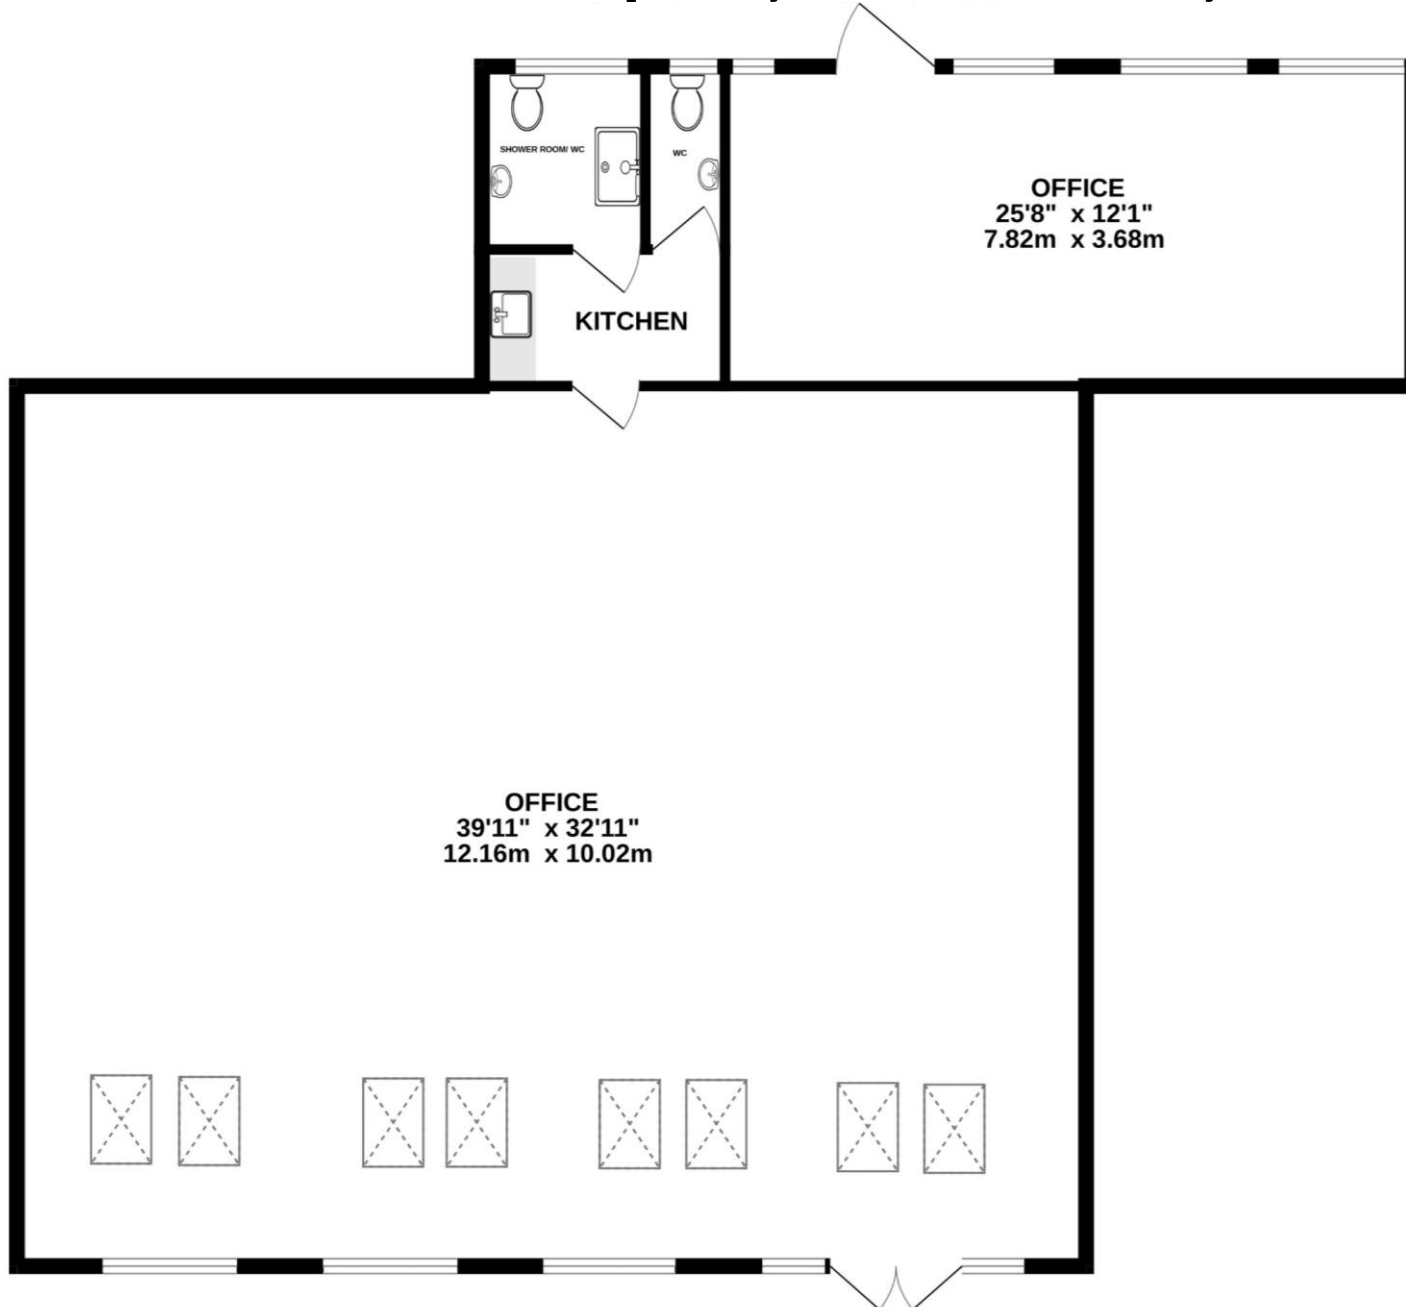

2 The Bullpens, Manor Court, Herriard, RG25 2PH