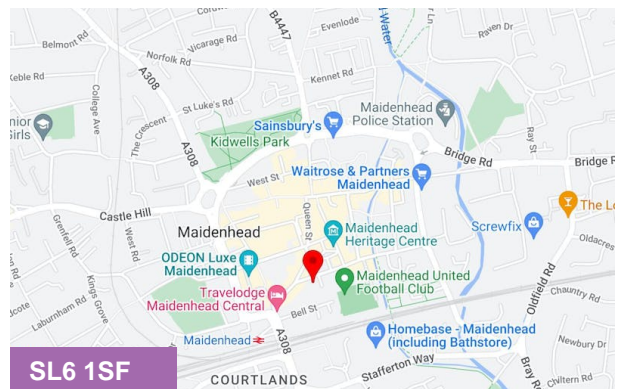

MyWorkSpot, York House, 18 York Road, Maidenhead, SL6 1SF

Summary

Available Size	50 to 4,500 sq ft
Business Rates	N/A
Service Charge	N/A
VAT	Applicable
Estate Charge	N/A
EPC Rating	Upon enquiry

Description

Whether you need drop-in space, hybrid working options for your team or a permanent private office space for your business to thrive and grow, MyWorkSpot at York House Maidenhead with three floors of options could be the workspace for you. Their second location in town centre Maidenhead, MyWorkSpot at York House offers c11,000 sq ft of inspiring Grade A workspace incl. private office, co-working, meeting and event options across three floors.

Location

MyWorkSpot, York House, is located in the heart of Maidenhead town centre surrounded by amenities. Maidenhead Train Station (Crossrail) is a couple of minutes' walk and provides fast rail links to London Paddington & Reading. Crossrail will further improve the connectivity across the City Centre. Junction 8/9 of the M4 is approximately 1.5 miles drive and provides access to the wider motorway network and Heathrow Airport which is approximately 15 miles drive.

Viewings

Please contact us for viewing arrangements.

Terms

The licence will be direct with the landlord, MyWorkSpot.

VAT

All figures quoted are exclusive of VAT which we understand will be chargeable.

Viewing & Further Information

01628439006 | 07763 565056
sophie@pagehardyharris.co.uk

01628 367439 | 07598450586
mark@pagehardyharris.co.uk

01628439006 | 07806487124
j.emes@pagehardyharris.co.uk

More properties @ [pagehardyharris.co.uk](https://www.pagehardyharris.co.uk)