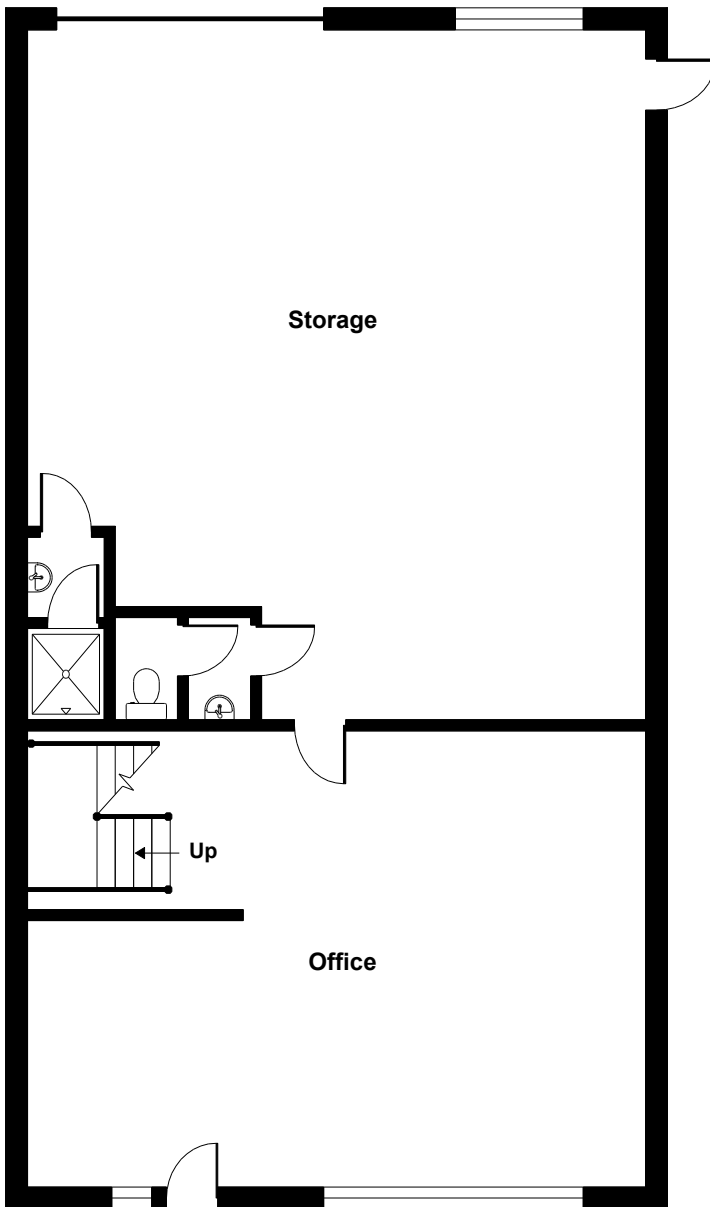

Metro Centre, Toutley Road, Wokingham, RG41

Approximate Area = 2965 sq ft / 175.4 sq m

For identification only - Not to scale

GROUND FLOOR

FIRST FLOOR