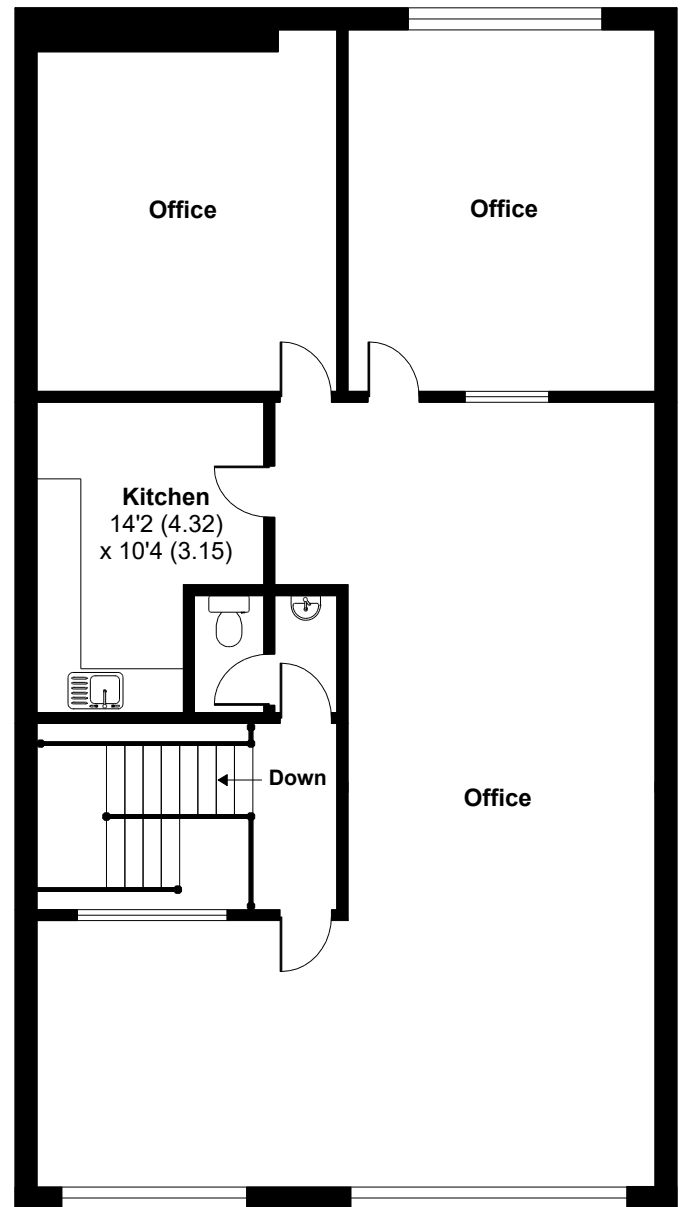

Metro Centre, Toutley Road, Wokingham, RG41

Approximate Area = 2965 sq ft / 175.4 sq m

For identification only - Not to scale

GROUND FLOOR

FIRST FLOOR