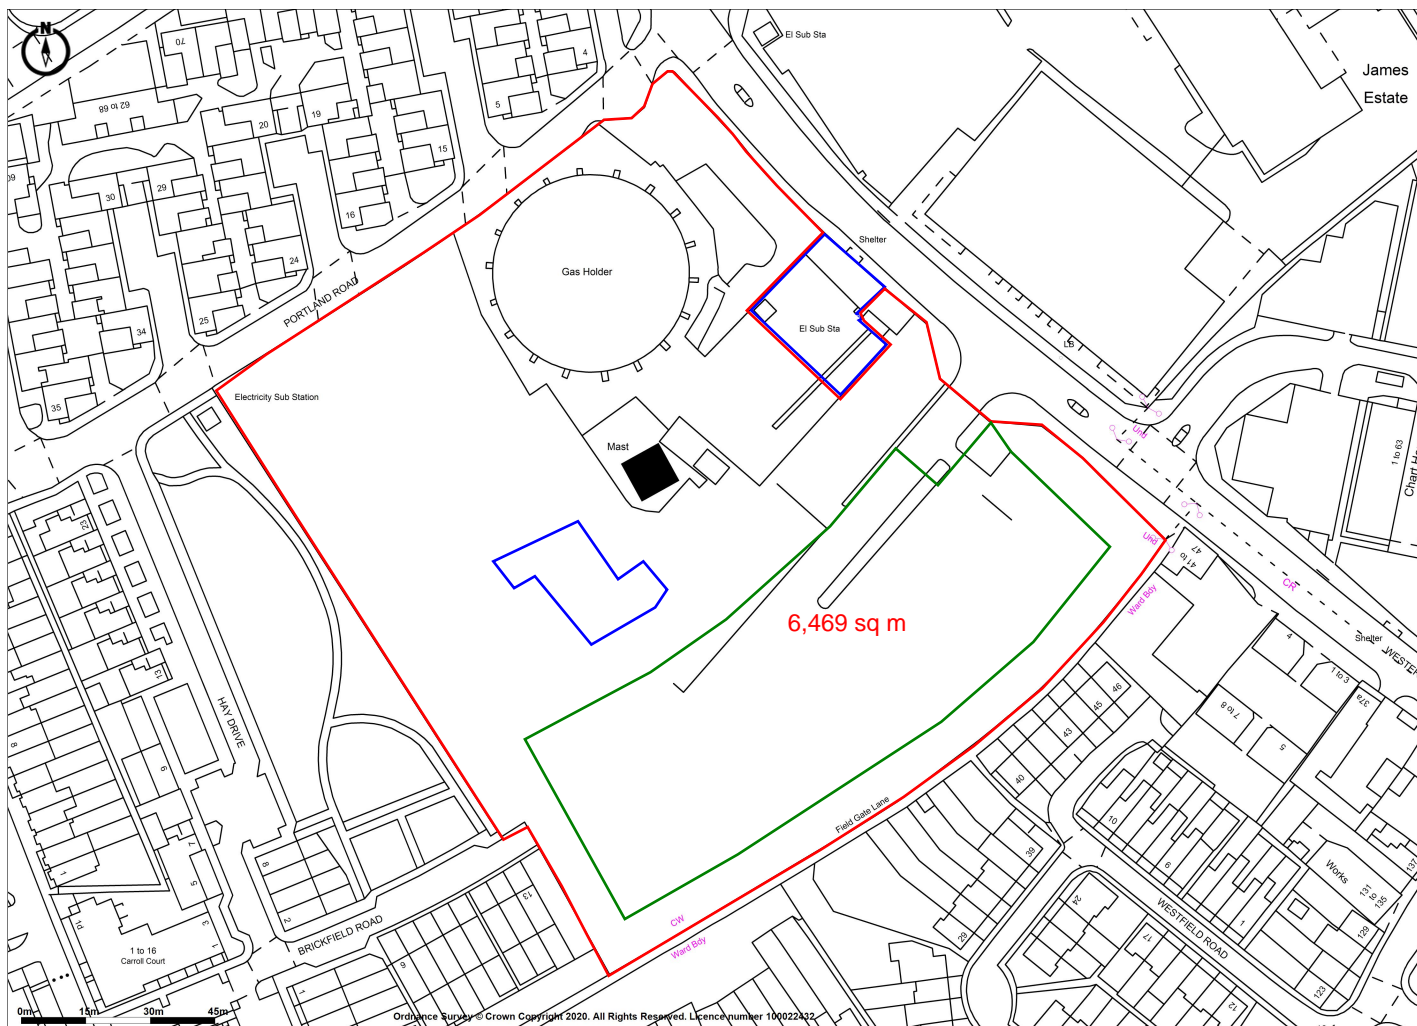

# Mitcham Gasworks, 49 Western Road, CR4 3ED

**Promap**v2  
LANDMARK INFORMATION

Ordnance Survey © Crown Copyright 2020. All Rights Reserved.  
Licence number 100022432  
Plotted Scale - 1:1750. Paper Size - A4

- St William Homes (5.67 acres)
- SGN Land
- Land available to let