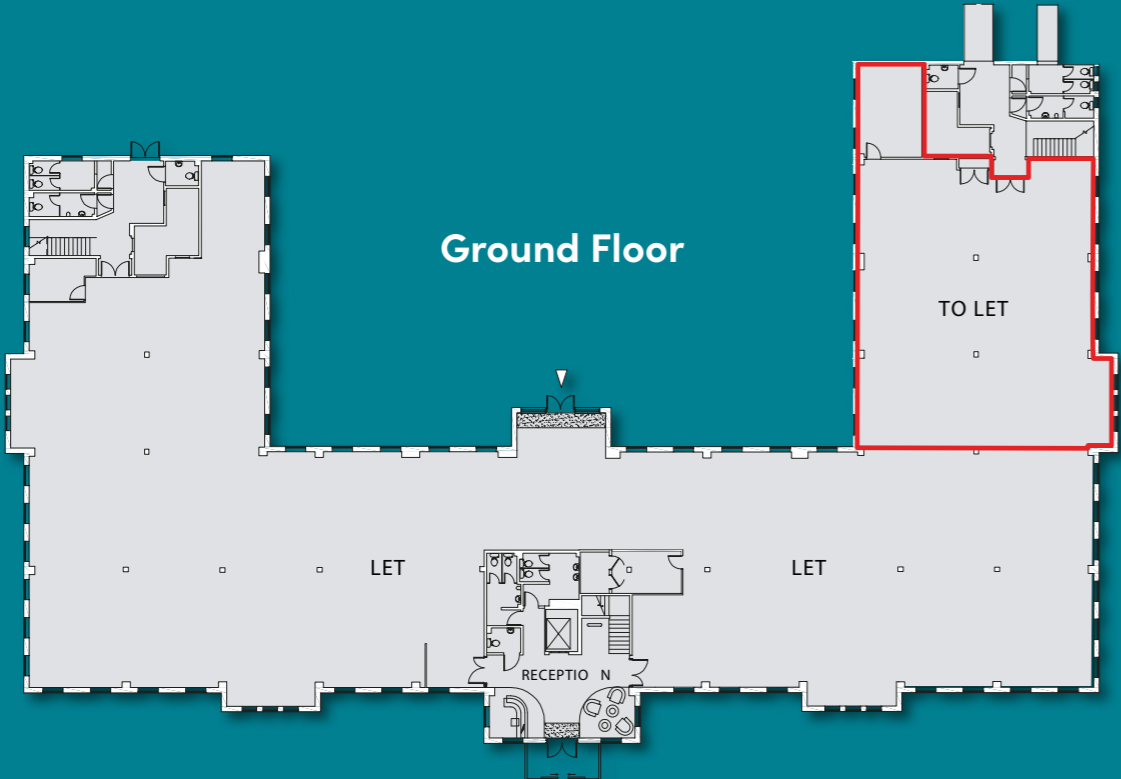

Chelford House

Rudheath Way, Gadbrook Park, Cheshire, CW9 7LN

FLOOR PLANS

FLOOR PLANS