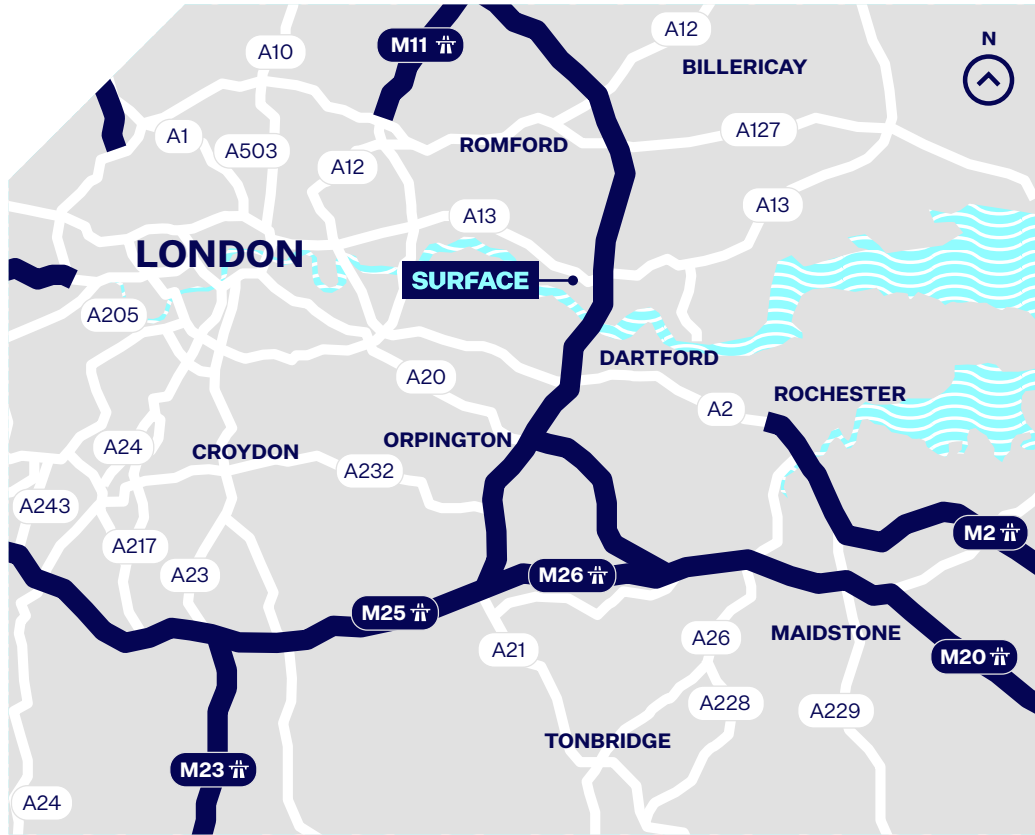

**Mains water supply**

  
**PURFLEET**  
0.7 miles\* 

\*Distance is approximate. Source: Google maps.

3 miles  
M25

Dartford Bridge

A1090

Tank Hill Road

# SURFACE PURFLEET

By Road	Distance*
A13 dual carriageway	1 mile
A1090	1.8 miles
M25 motorway	3 miles
M11 motorway	8.5 miles
M20 motorway	10 miles
M1 motorway	41 miles

By Rail	Distance*
Purfleet Station	0.7 miles

Airports	Distance*
London City Airport	11.7 miles
Stansted Airport	37.2 miles
Gatwick Airport	38.3 miles
Heathrow Airport	59.6 miles

\*Distances are approximate. Source: Google maps.