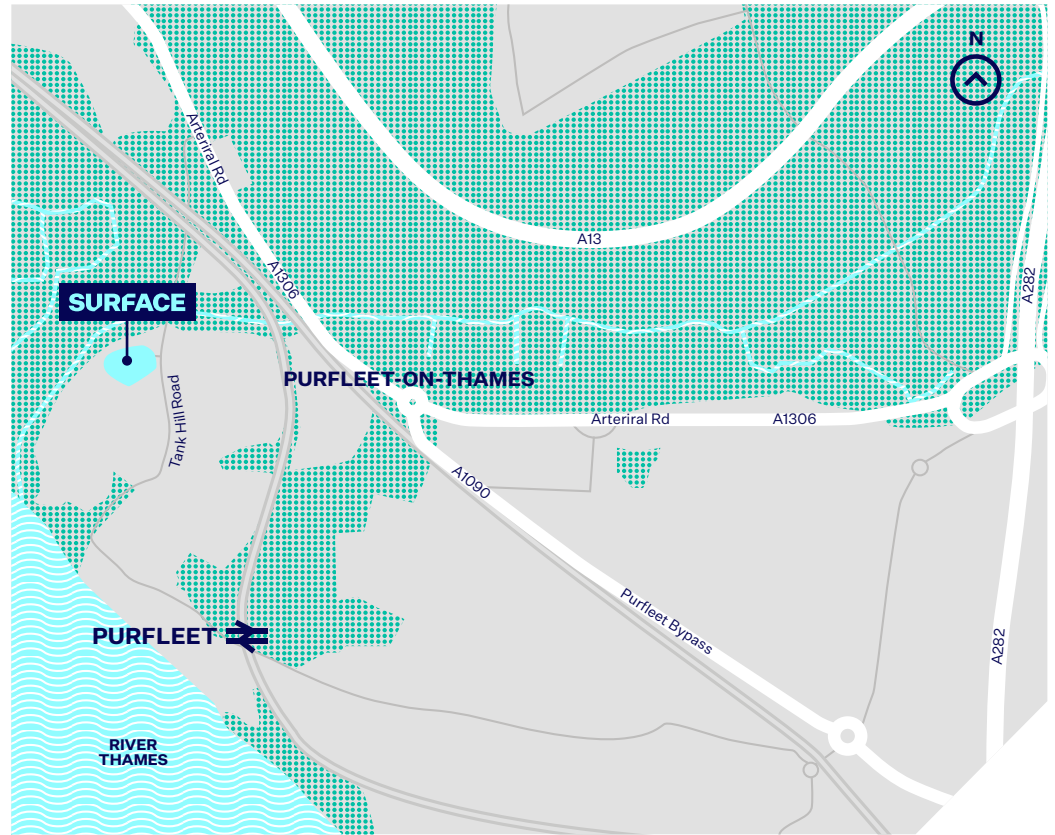

**Mains water supply**

  
**PURFLEET**  
0.7 miles\* 

\*Distance is approximate. Source: Google maps.

3 miles  
M25

Dartford Bridge

A1090

Tank Hill Road

# SURFACE PURFLEET

By Road	Distance*
A13 dual carriageway	1 mile
A1090	1.8 miles
M25 motorway	3 miles
M11 motorway	8.5 miles
M20 motorway	10 miles
M1 motorway	41 miles

By Rail	Distance*
Purfleet Station	0.7 miles

Airports	Distance*
London City Airport	11.7 miles
Stansted Airport	37.2 miles
Gatwick Airport	38.3 miles
Heathrow Airport	59.6 miles

\*Distances are approximate. Source: Google maps.