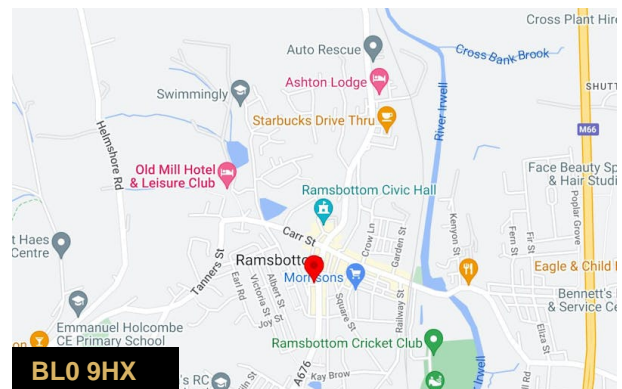

WALK THROUGH VIDEO AVAILABLE

Iconic Commercial Unit in the Heart of Ramsbottom. Suitable for a Variety of Purposes

44-48 Bolton Street

Ramsbottom, Bury, BL0 9HX

High Street Retail

TO LET

4,500 sq ft

(418.06 sq m)

Location

Thriving Ramsbottom is located 1.5 miles from Junction 1 M66 and the Manchester motorway network. Manchester City Centre is approximately 14 miles away connecting Ramsbottom to the wider northwest. Manchester is the commercial, financial, educational and cultural capital of the north and is home to the UK's strongest economic centre outside London and the Southeast.