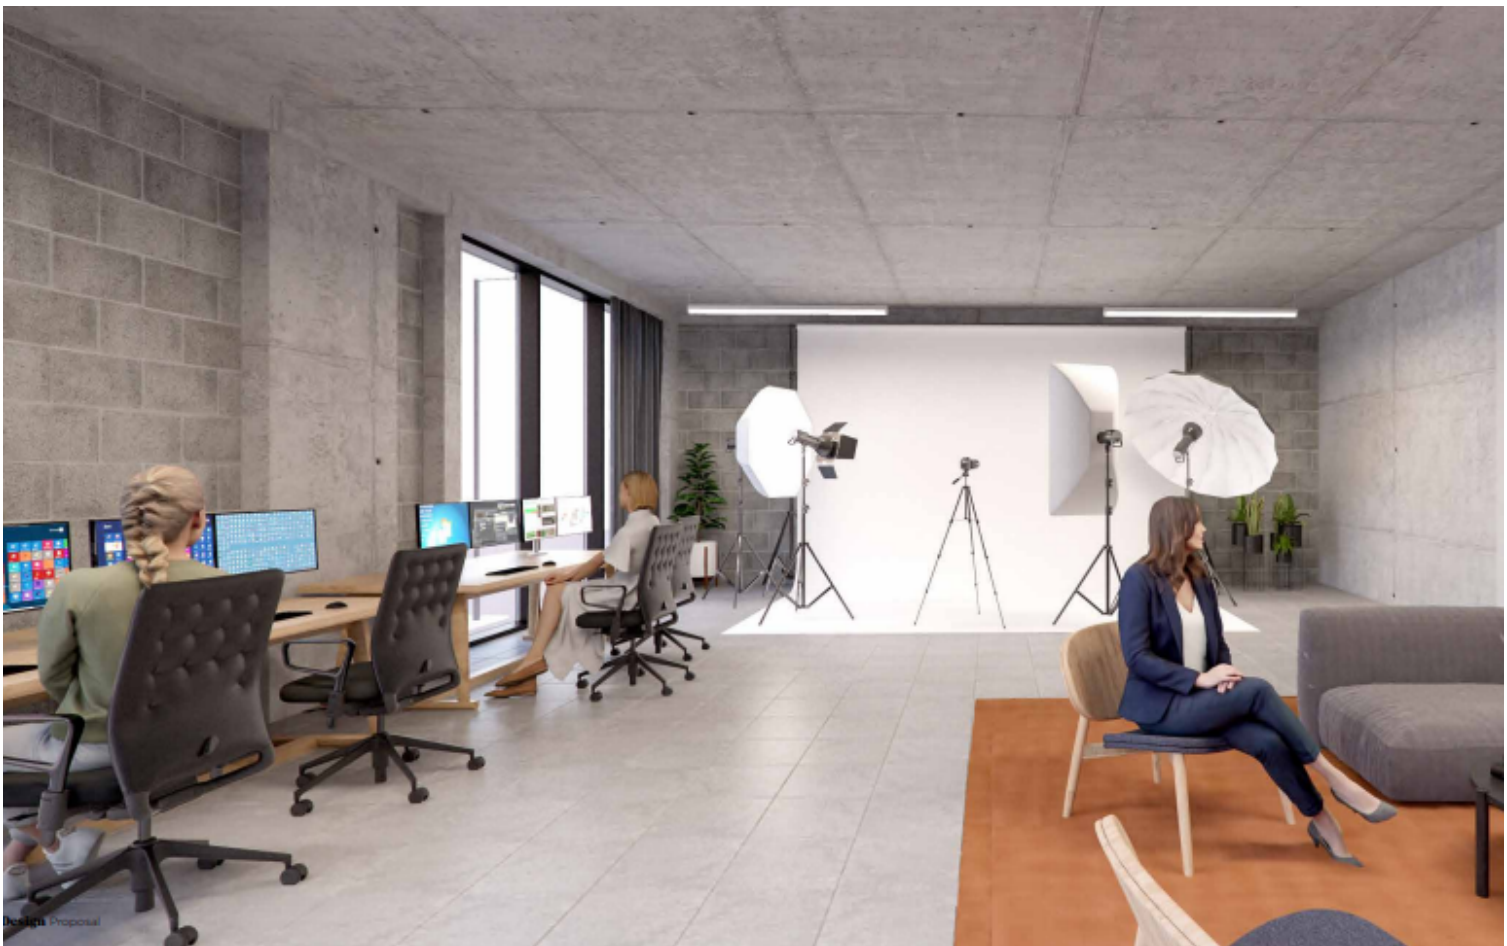

Applicable to the building and all the studios:

- Natural light – Floor to ceiling glazing
- Free Super-Fast WIFI
- Nearest stations: Hackney Wick and Stratford
- White walls / Grey floors
- Individual studios
- Own pin code/access
- Lockable doors
- Lift access
- Disabled access
- 24/7 access